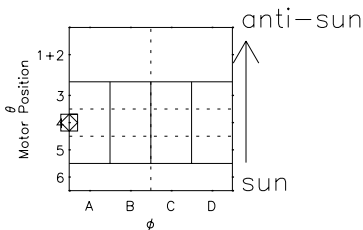

Galileo EPD Real Time R6 Ions Spectra 99352

Software Version: RTSPEC_R6 V 1.20
 Data Production: 10-03-01
 Plot Production: Mon Sep 17 03:41:31 2001
 Color File: wondr3
 Geofactor File: 1.1

- ◇ = Jupiter look direction
- = Corotation look direction