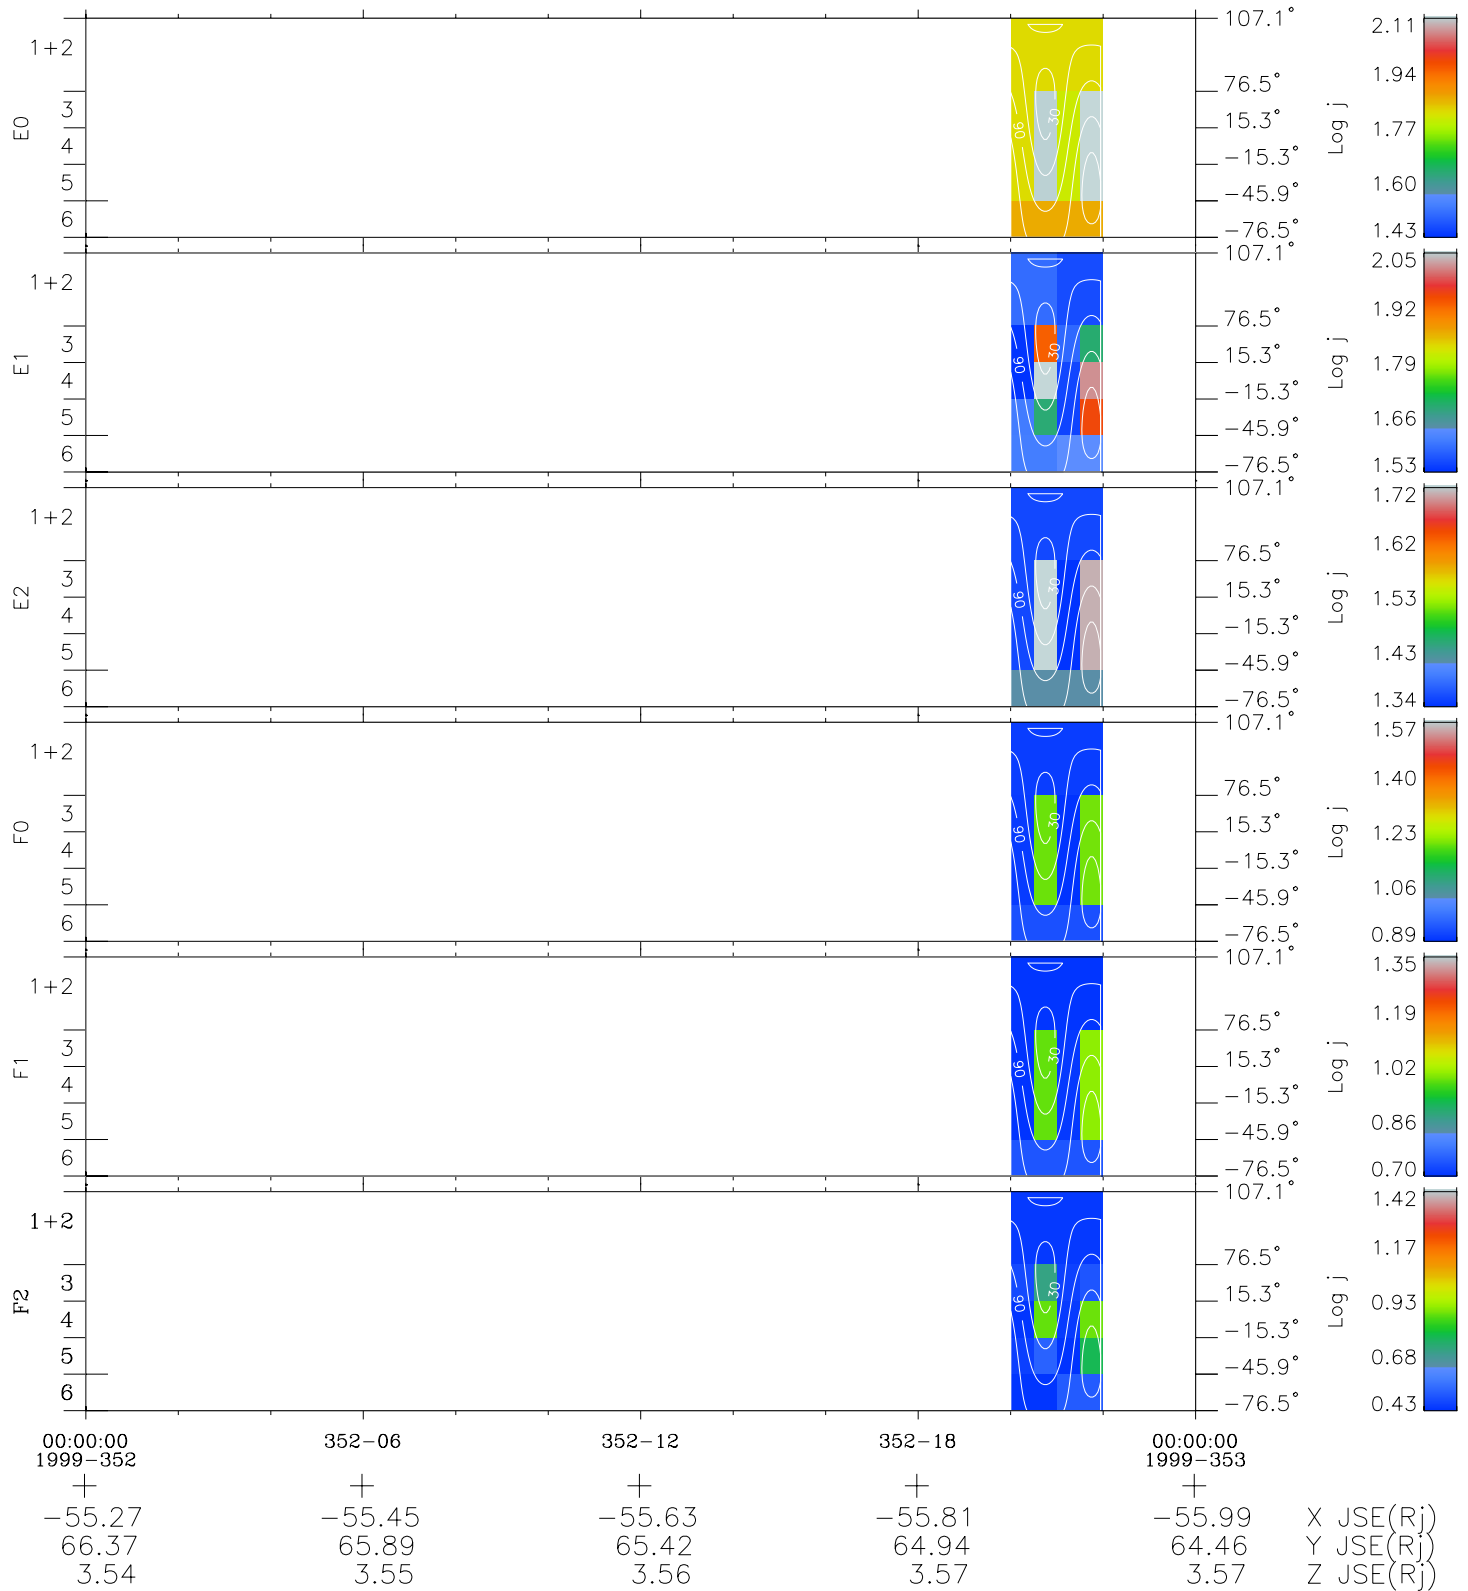

Galileo EPD Real Time All-Sky Anisotropies 99352

Software Version: RTSKY_FLUX V 1.20
 Data Production: 10-03-01
 Plot Production: Mon Sep 17 03:41:43 2001
 Color File: wondr3
 Geofactor File: 1.1

- ◇ = Jupiter look direction
- = Corotation look direction