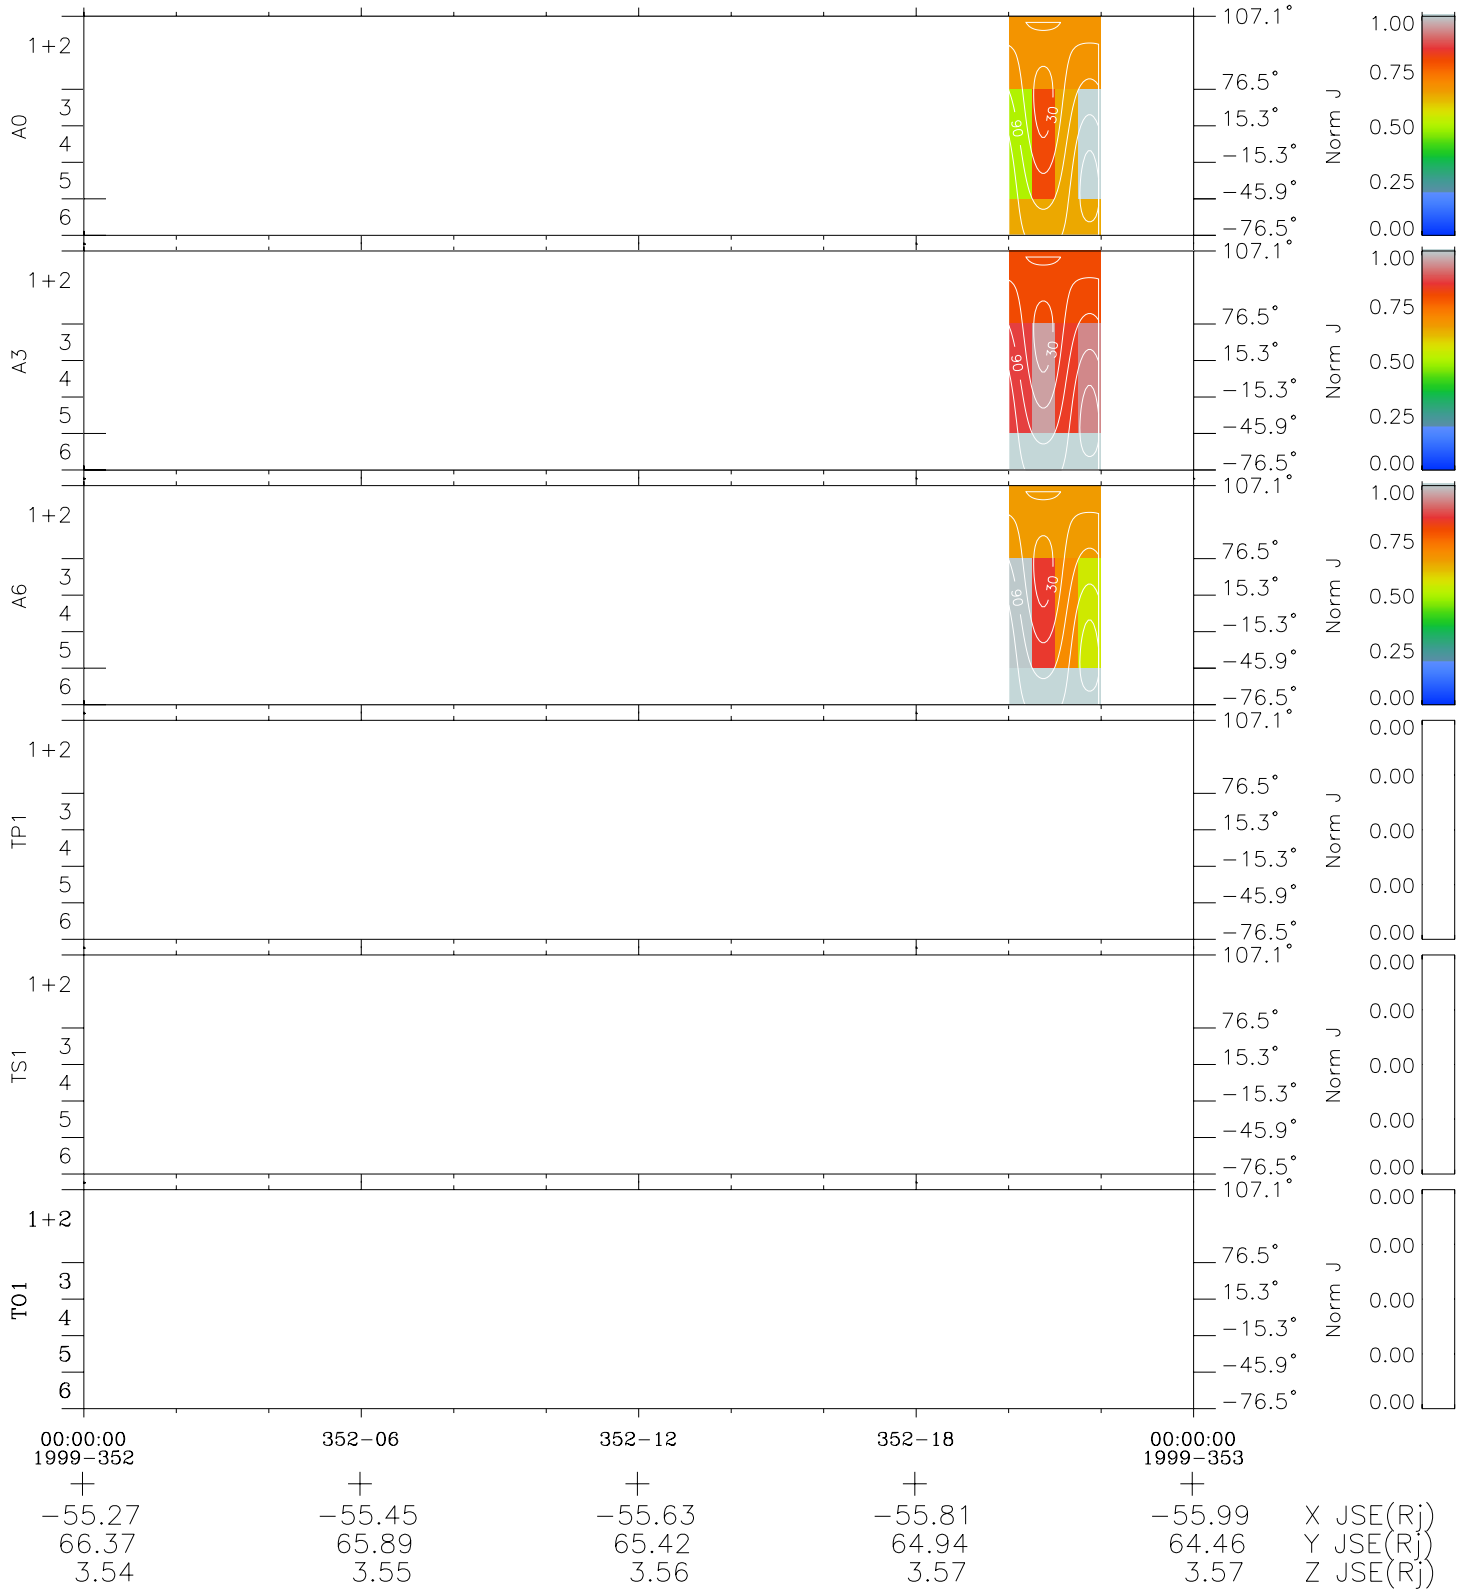

Galileo EPD Real Time All-Sky Anisotropies 99352

Software Version: RTSKY_NORM V 1.20
 Data Production: 10-03-01
 Plot Production: Mon Sep 17 03:41:45 2001
 Color File: wondr3
 Geofactor File: 1.1

- ◇ = Jupiter look direction
- = Corotation look direction