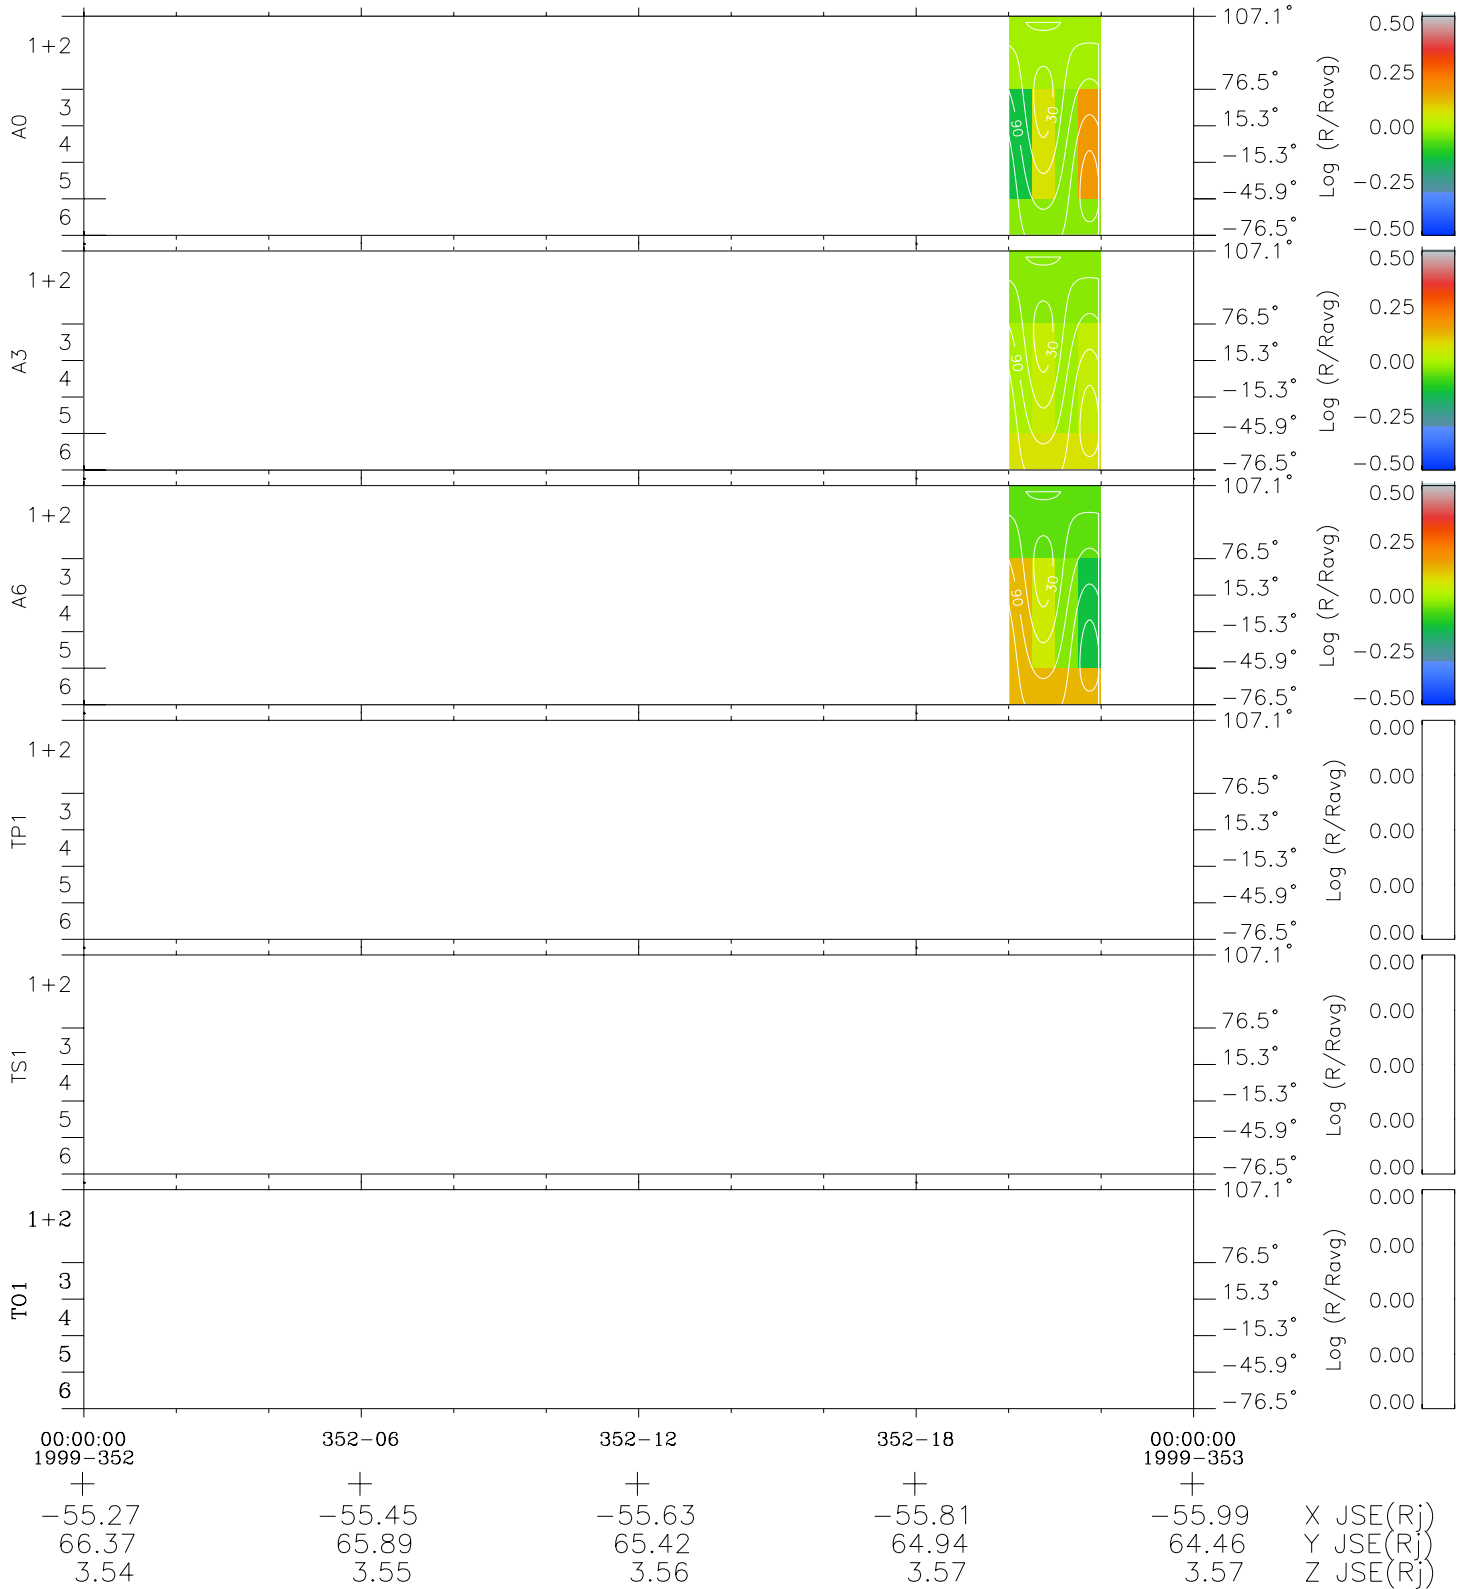

# Galileo EPD Real Time All-Sky Anisotropies 99352

Software Version: RTSKY\_MEAN V 1.20  
 Data Production: 10-03-01  
 Plot Production: Mon Sep 17 03:41:38 2001  
 Color File: wondr3  
 Geofactor File: 1.1

- ◇ = Jupiter look direction
- = Corotation look direction