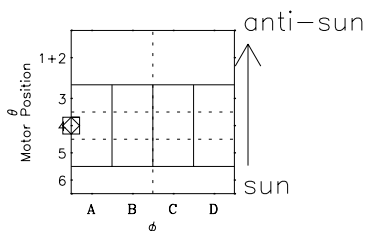

Galileo EPD Real-Time Six-Sector 99352

Software Version: RTLINE_R6 V 1.20
Data Production: 10-03-01
Plot Production: Mon Sep 17 03:42:12 2001

◇ = Jupiter look direction
□ = Corotation look direction