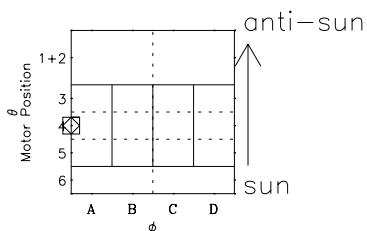

# Galileo EPD Real-Time Six-Sector 99352

Software Version: RTLINE\_R6 V 1.20  
Data Production: 10-03-01  
Plot Production: Mon Sep 17 03:42:12 2001

◇ = Jupiter look direction  
□ = Corotation look direction