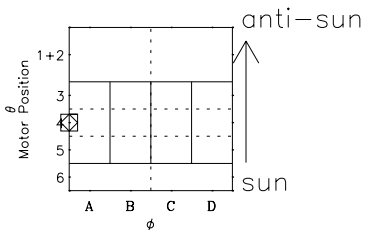

# Galileo EPD Real-Time Six-Sector 99352

Software Version: RTLINE\_R6 V 1.20  
Data Production: 10-03-01  
Plot Production: Mon Sep 17 03:42:11 2001

- ◇ = Jupiter look direction
- = Corotation look direction