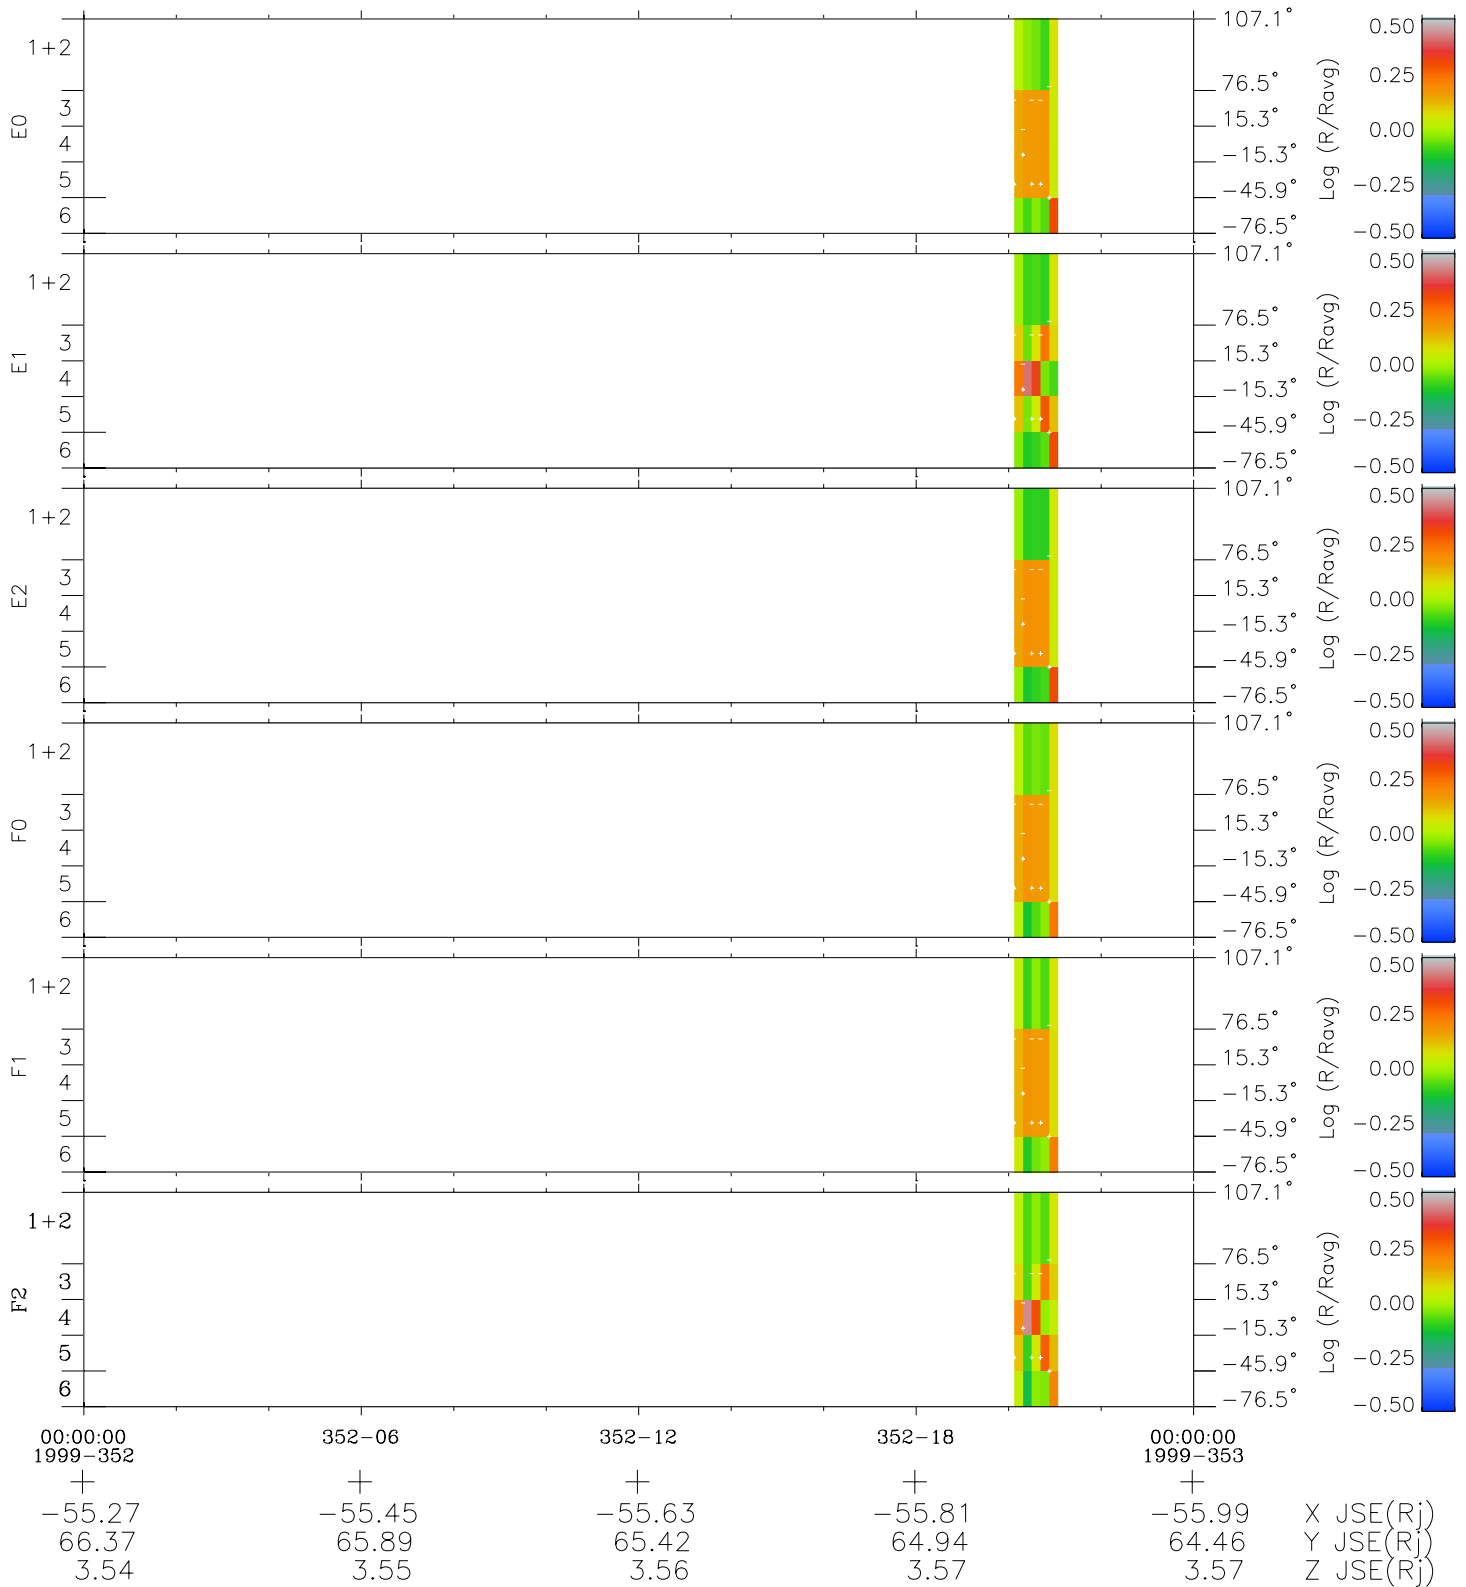

Galileo EPD Real Elevation Anisotropies 99352

Software Version: RTELEV_MEAN V 1.20
Data Production: 10-03-01
Plot Production: Mon Sep 17 03:41:50 2001
Color File: wondr3
Geofactor File: 1.1

- ◇ = Jupiter look direction
- = Corotation look direction