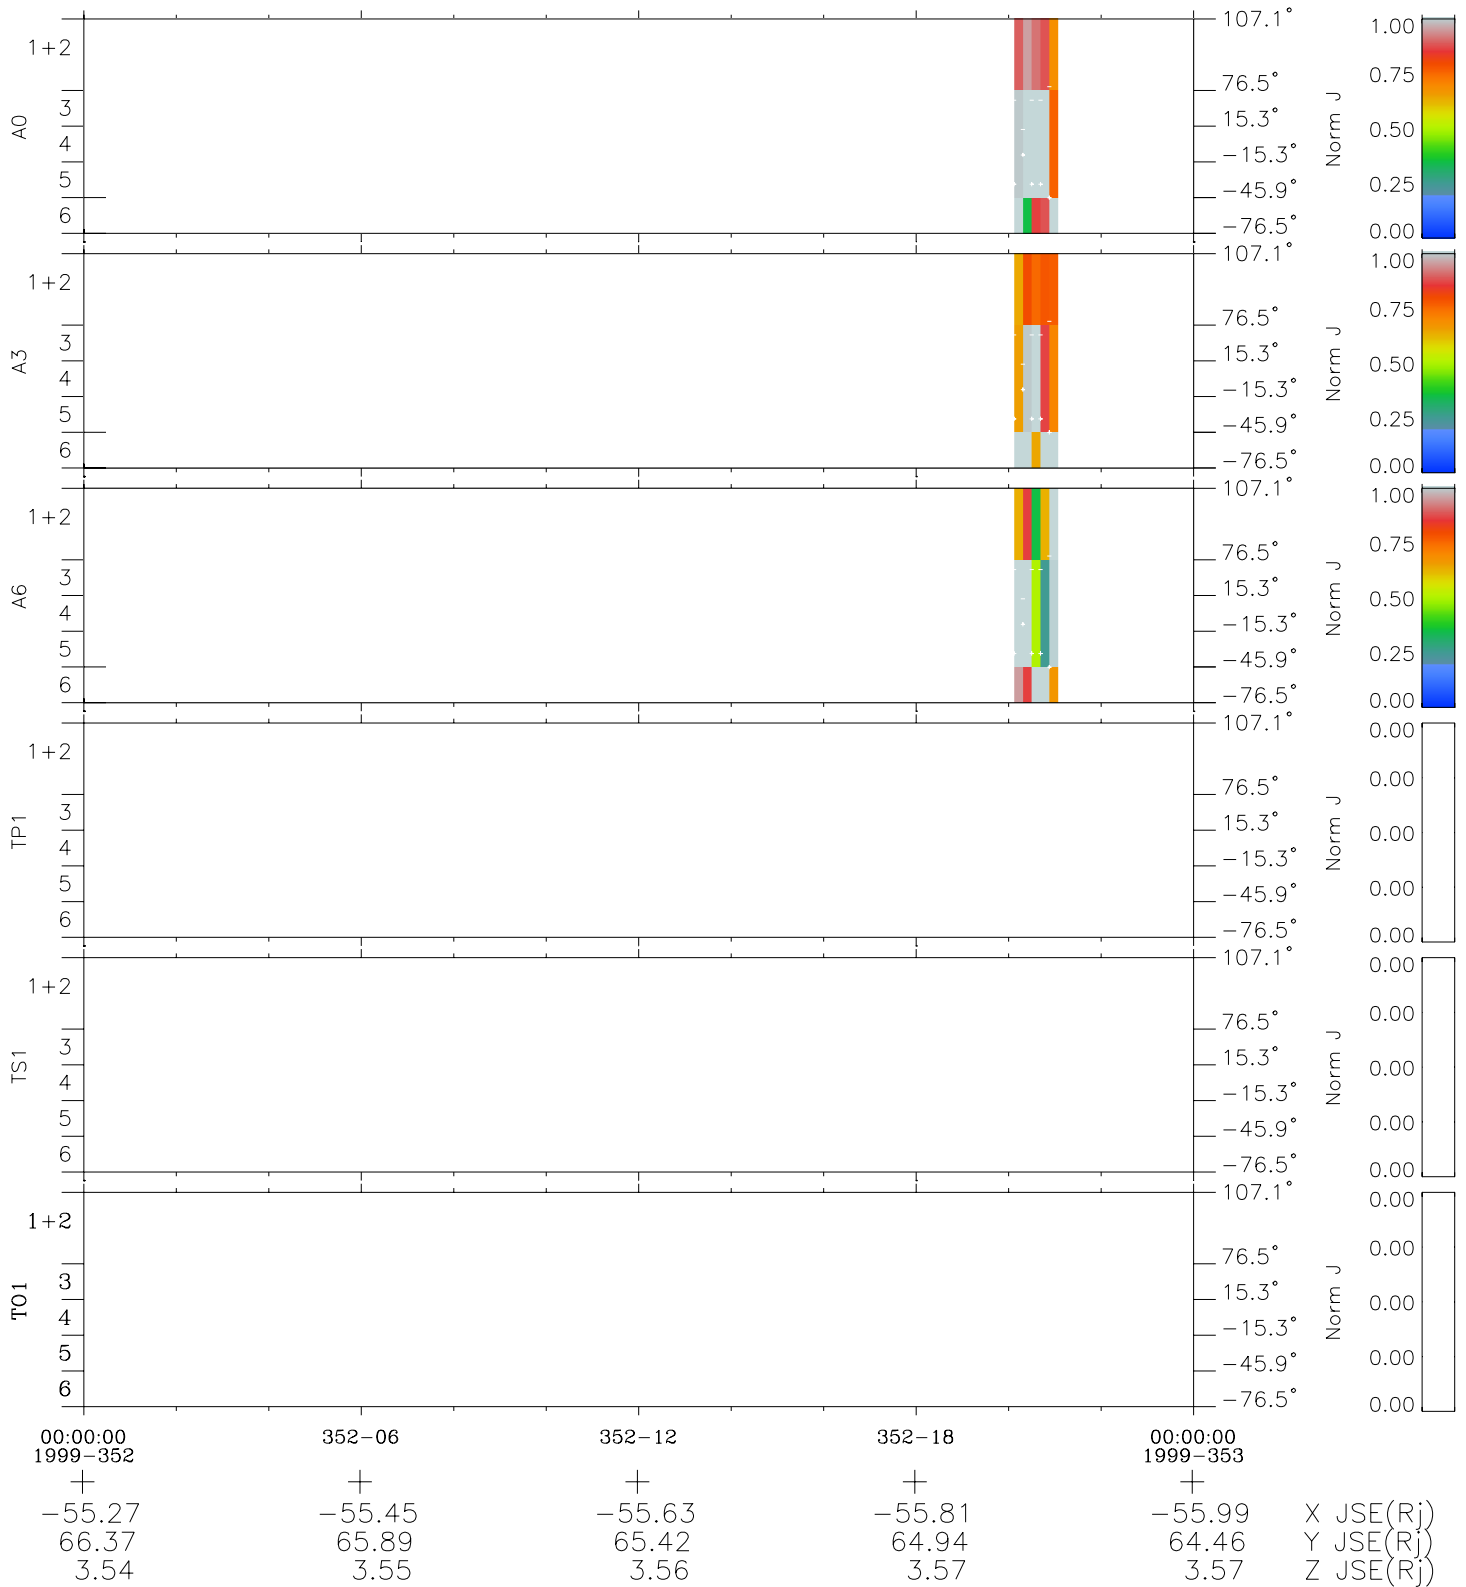

Galileo EPD Real Elevation Anisotropies 99352

Software Version: RTELEV_NORM V 1.20
Data Production: 10-03-01
Plot Production: Mon Sep 17 03:41:55 2001
Color File: wondr3
Geofactor File: 1.1

- ◇ = Jupiter look direction
- = Corotation look direction