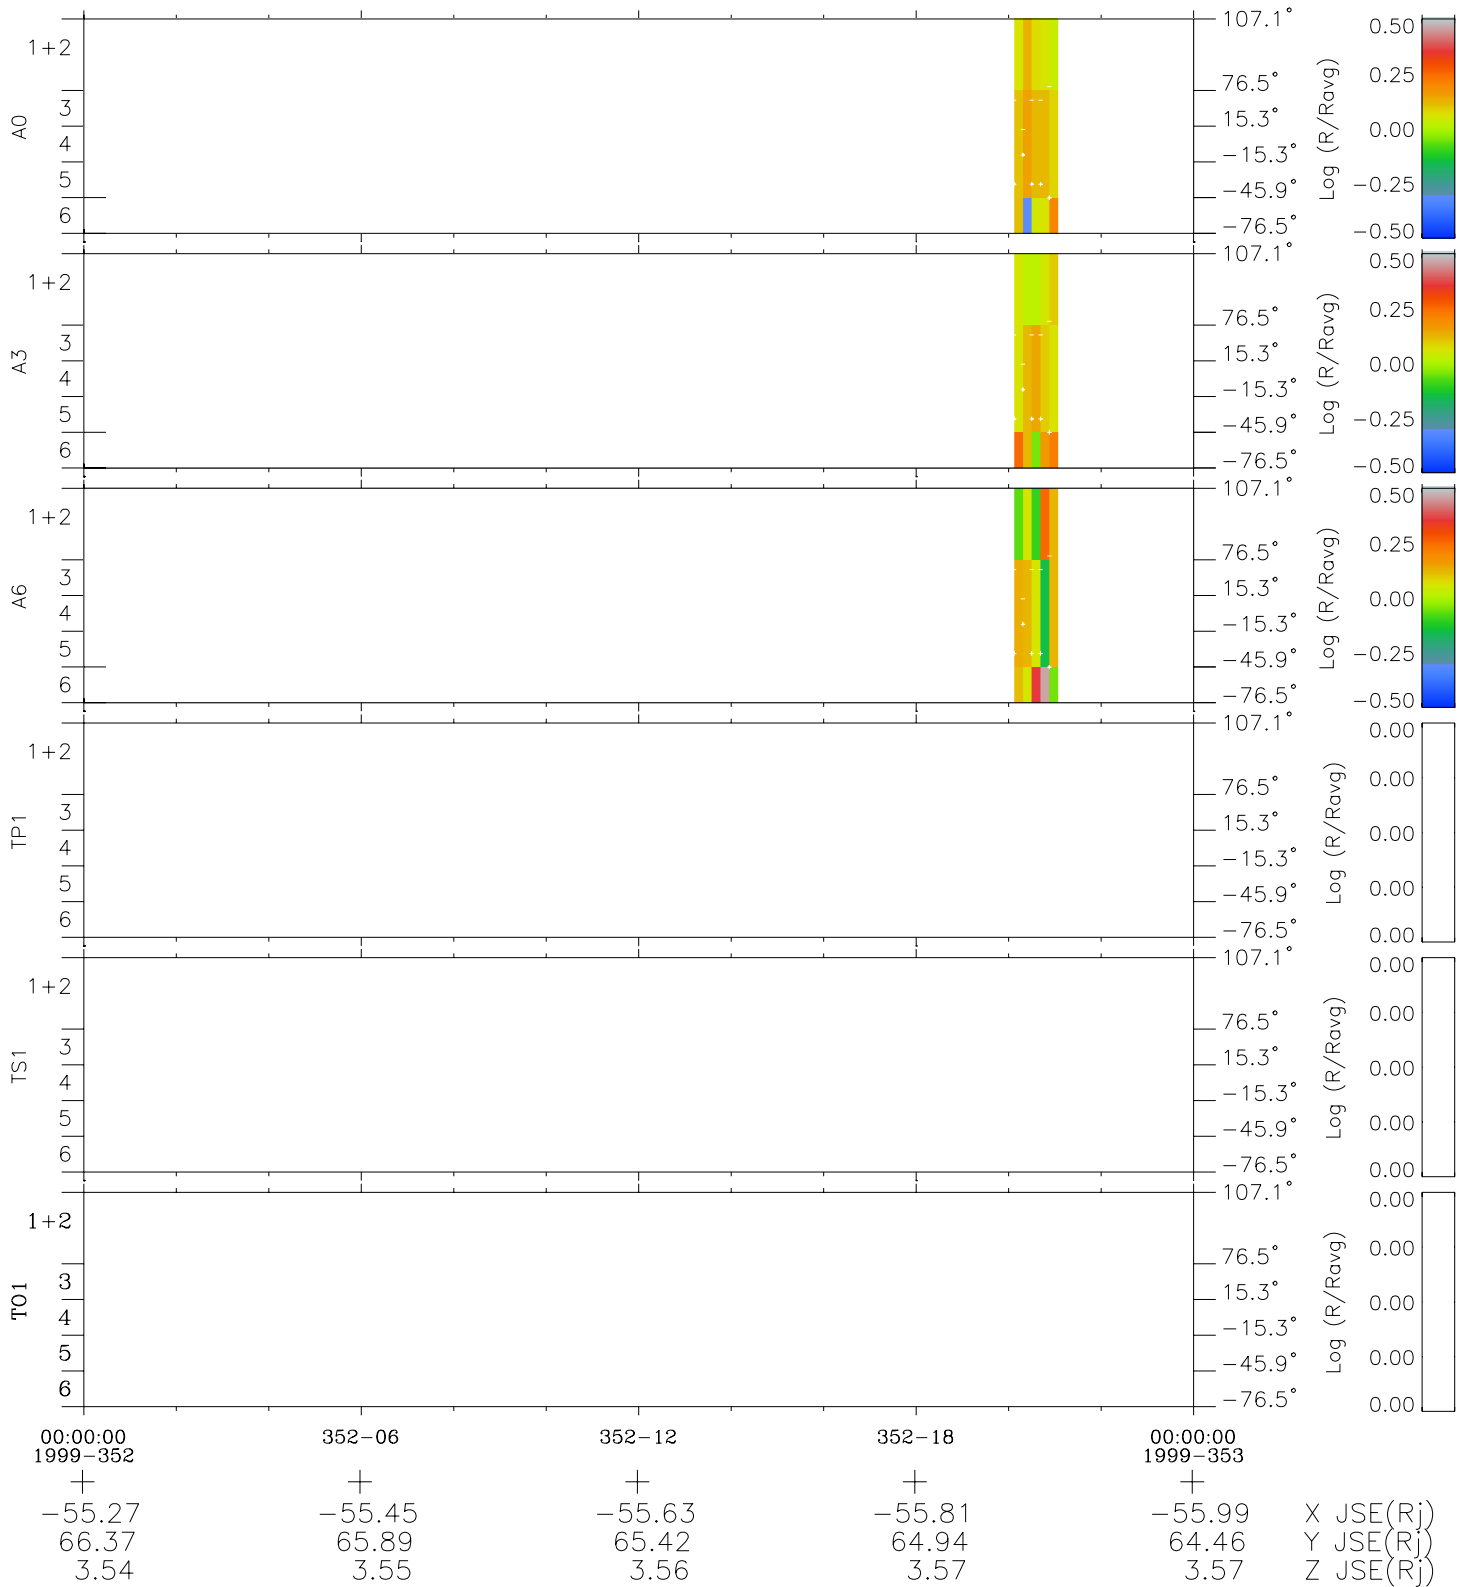

# Galileo EPD Real Elevation Anisotropies 99352

Software Version: RTELEV\_MEAN V 1.20  
 Data Production: 10-03-01  
 Plot Production: Mon Sep 17 03:41:48 2001  
 Color File: wondr3  
 Geofactor File: 1.1

- ◇ = Jupiter look direction
- = Corotation look direction