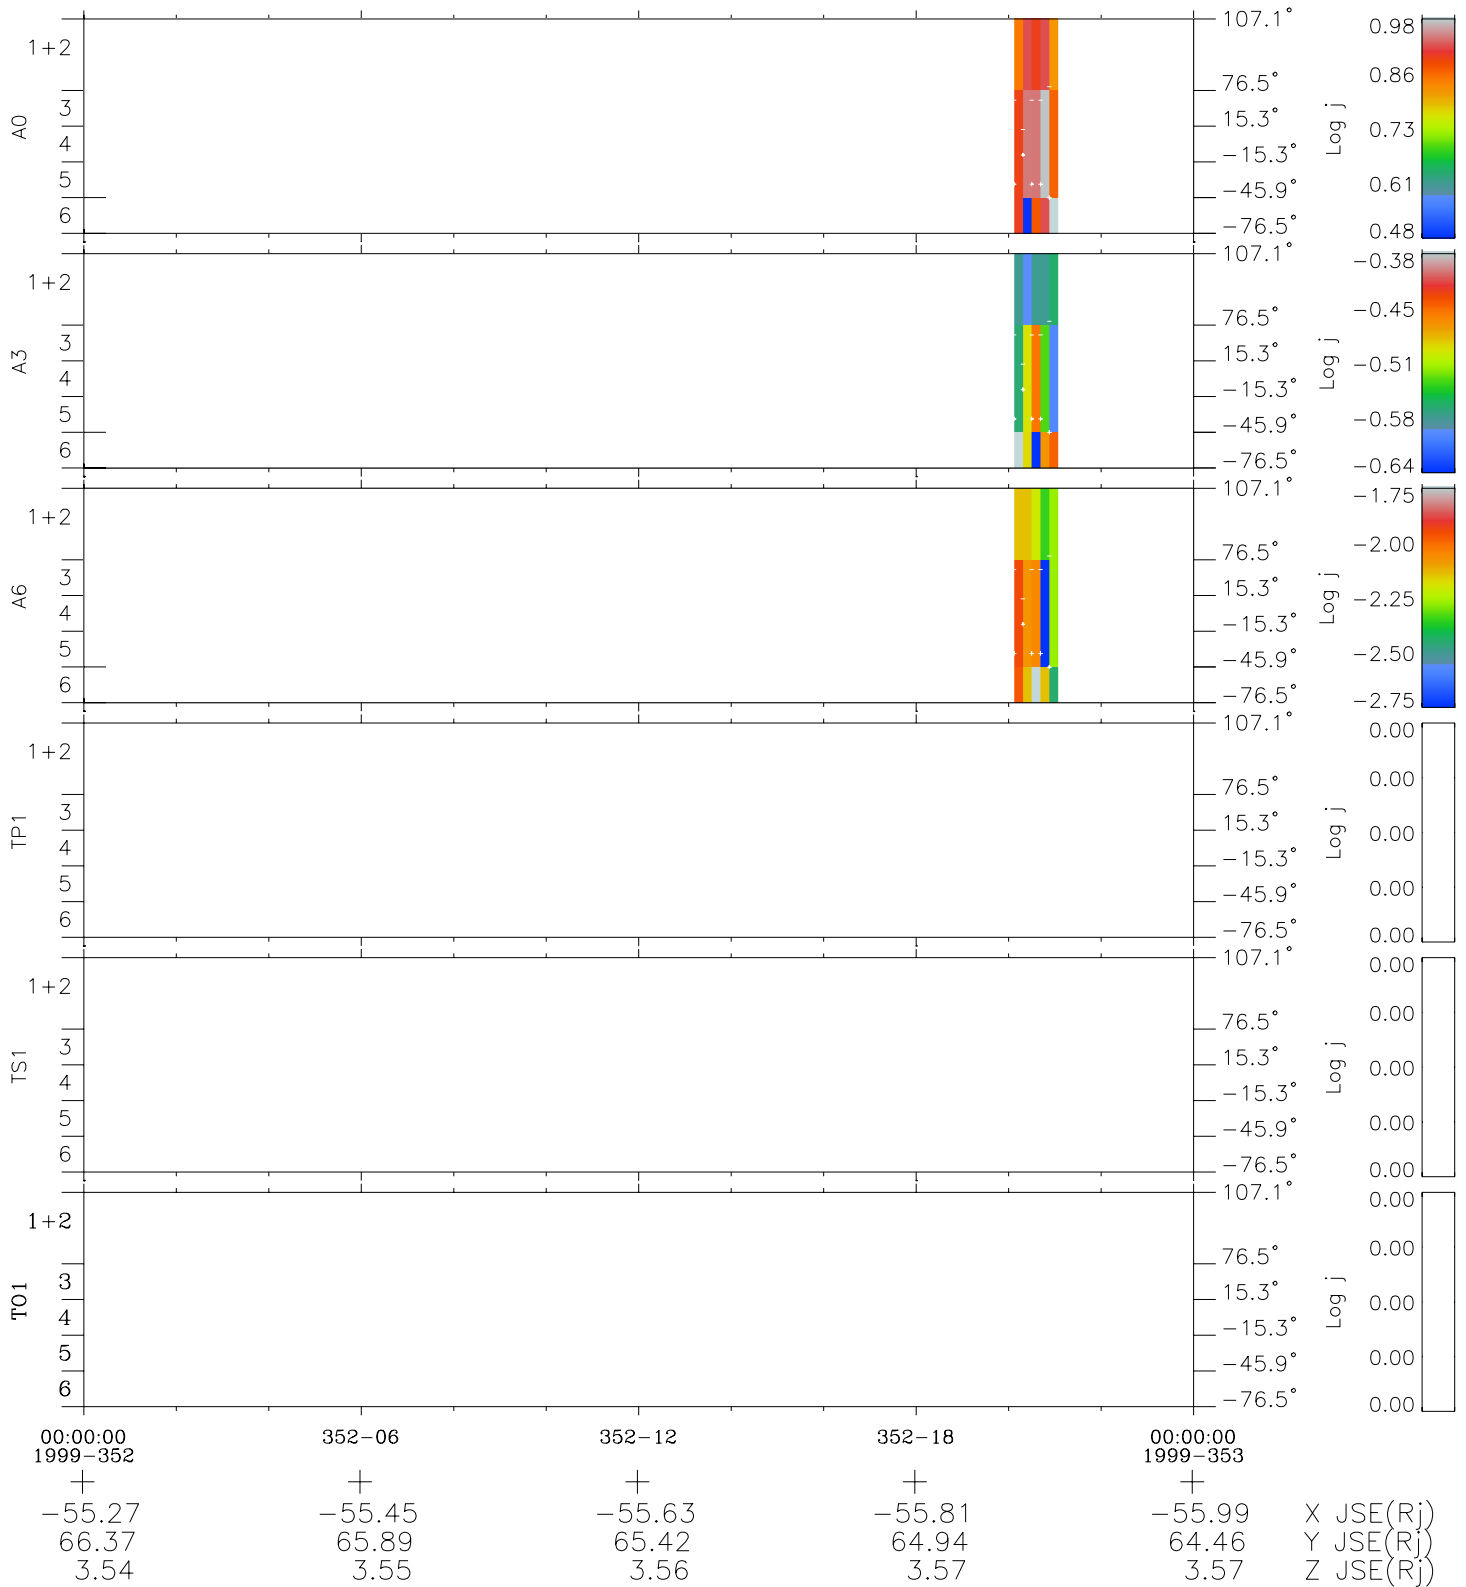

Galileo EPD Real Elevation Anisotropies 99352

Software Version: RTELEV_FLUX V 1.20
Data Production: 10-03-01
Plot Production: Mon Sep 17 03:41:51 2001
Color File: wondr3
Geofactor File: 1.1

- ◇ = Jupiter look direction
- = Corotation look direction