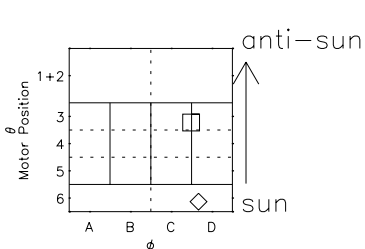

Galileo EPD Real Time All-Sky Anisotropies 99329

Software Version: RTSKY_FLUX V 1.20
 Data Production: 10-03-01
 Plot Production: Mon Sep 17 03:34:21 2001
 Color File: wondr3
 Geofactor File: 1.1

- ◇ = Jupiter look direction
- = Corotation look direction