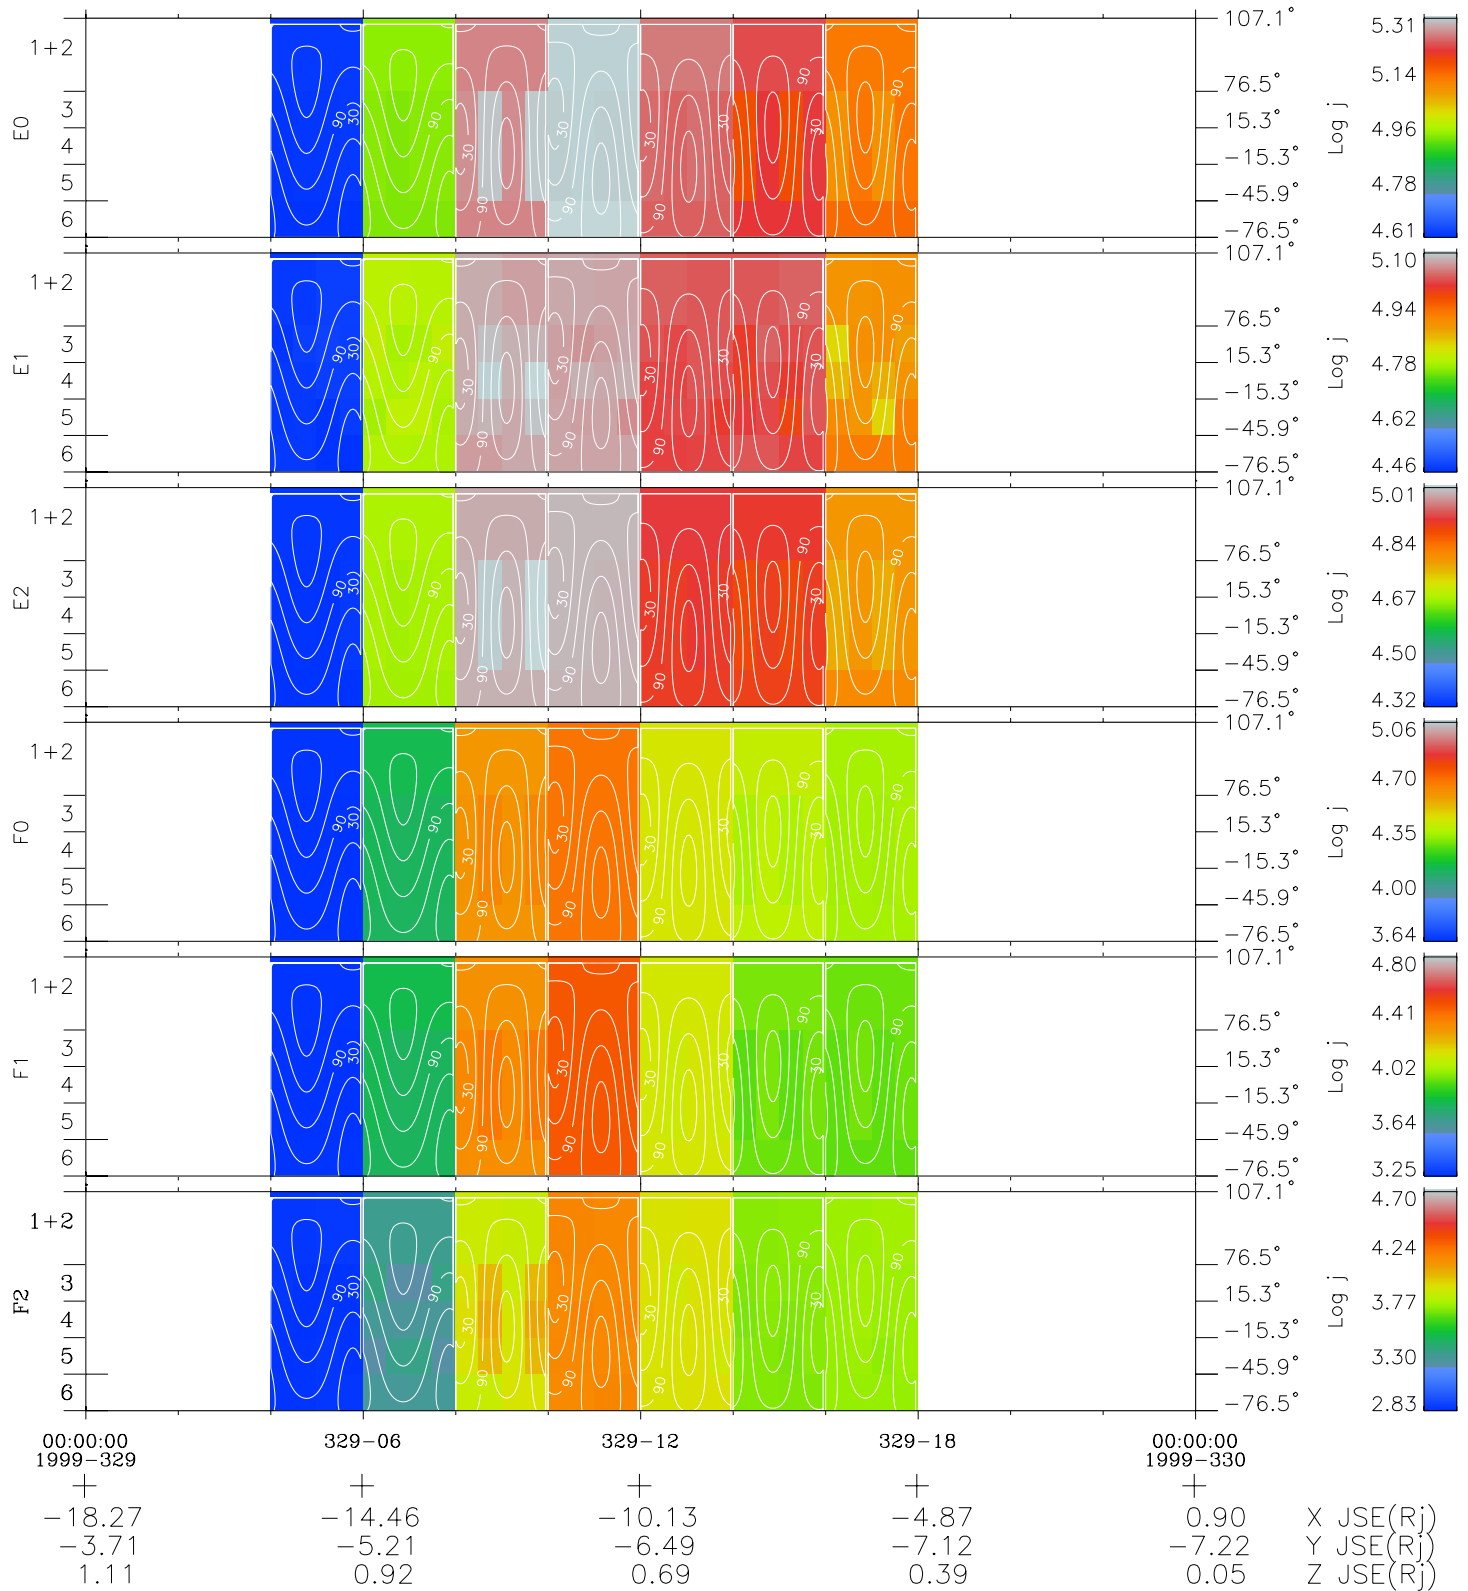

Galileo EPD Real Time All-Sky Anisotropies 99329

Software Version: RTSKY_FLUX V 1.20
 Data Production: 10-03-01
 Plot Production: Mon Sep 17 03:34:21 2001
 Color File: wondr3
 Geofactor File: 1.1

- ◇ = Jupiter look direction
- = Corotation look direction