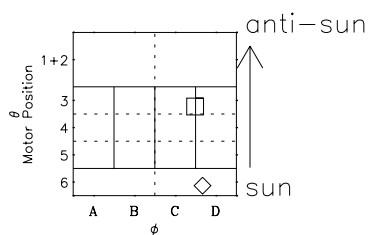

Galileo EPD Real-Time Omni 99329

Software Version: RTLINE_OMNI V 1.20
Data Production: 10-03-01
Plot Production: Mon Sep 17 03:35:51 2001

- ◇ = Jupiter look direction
- = Corotation look direction