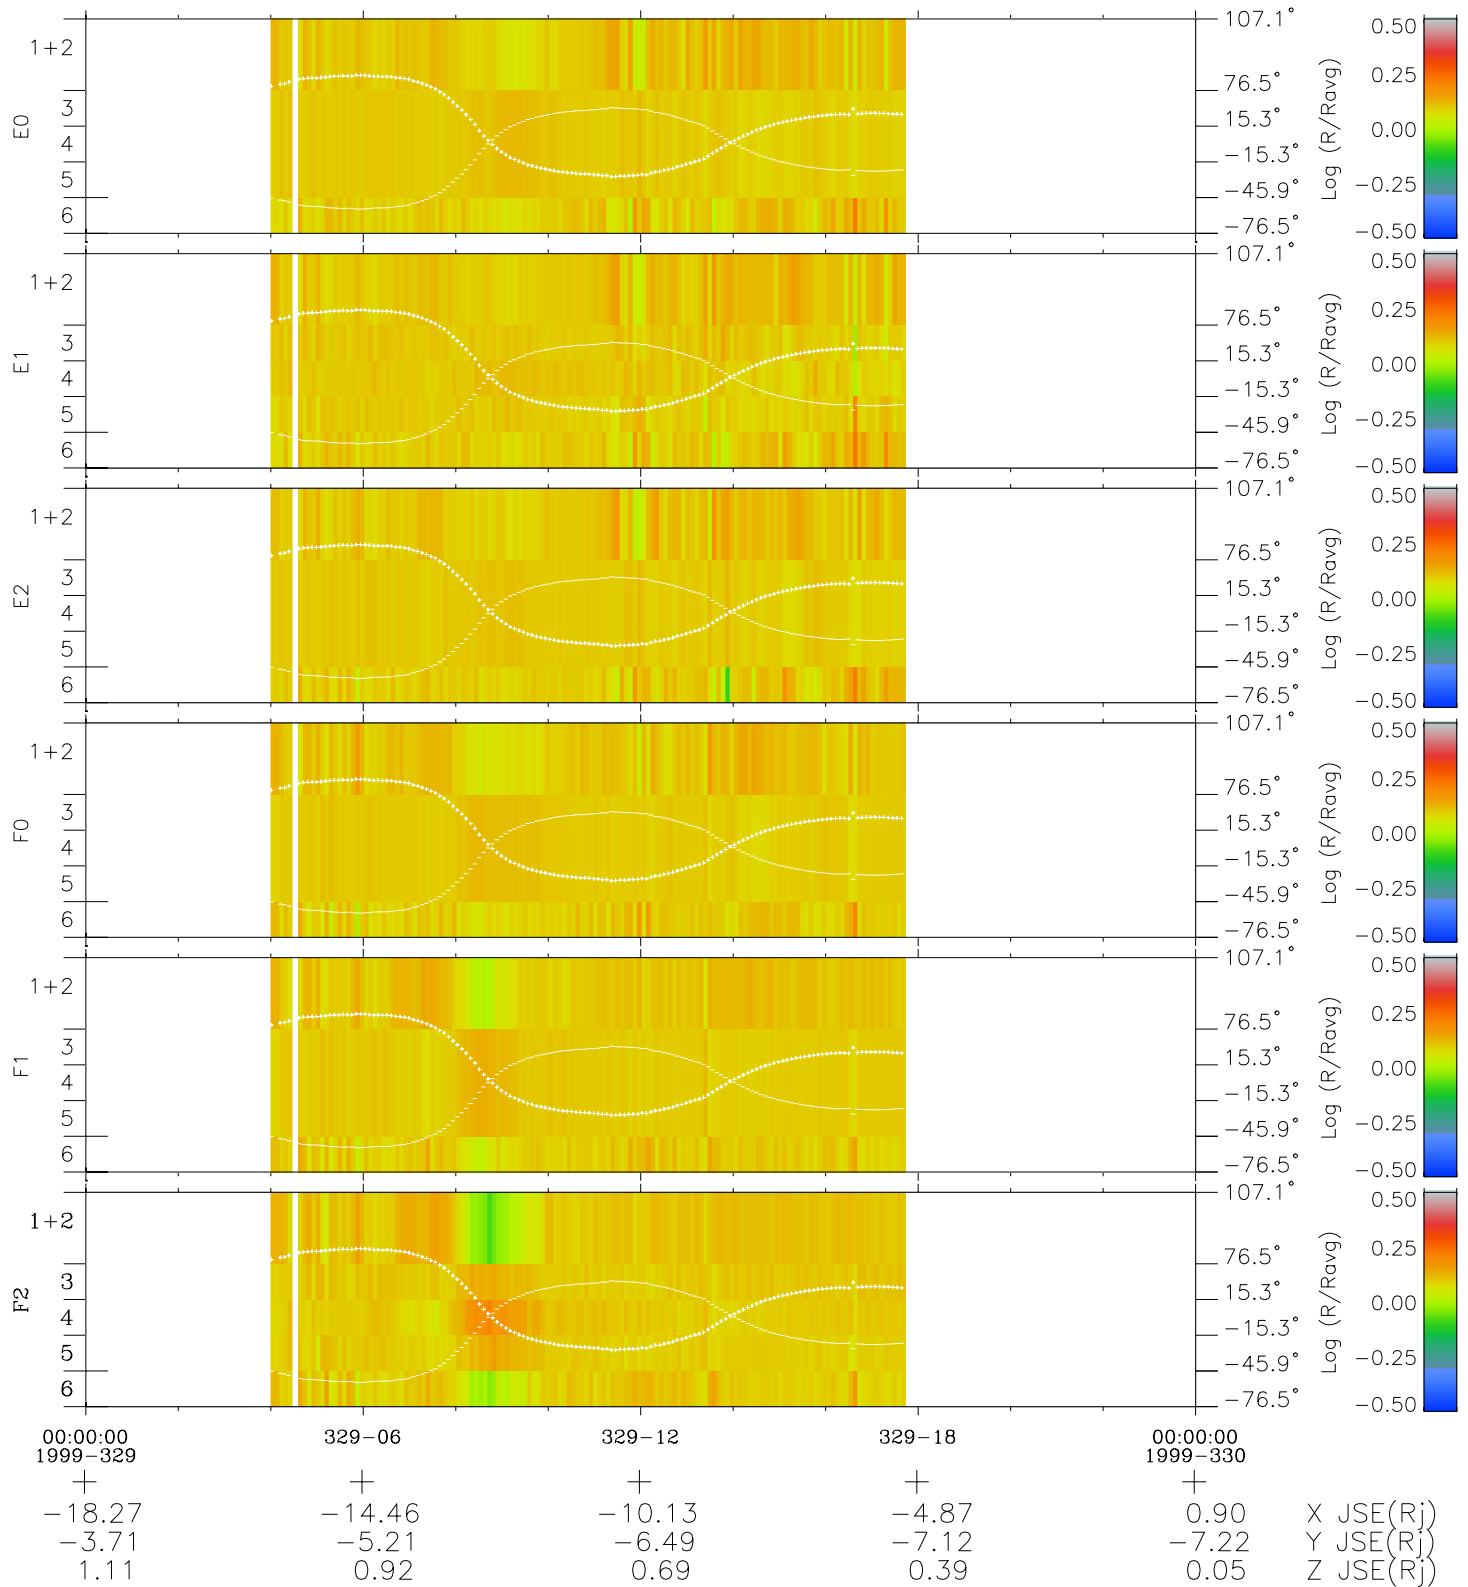

Galileo EPD Real Elevation Anisotropies 99329

Software Version: RTELEV_MEAN V 1.20
 Data Production: 10-03-01
 Plot Production: Mon Sep 17 03:34:47 2001
 Color File: wondr3
 Geofactor File: 1.1

- ◇ = Jupiter look direction
- = Corotation look direction