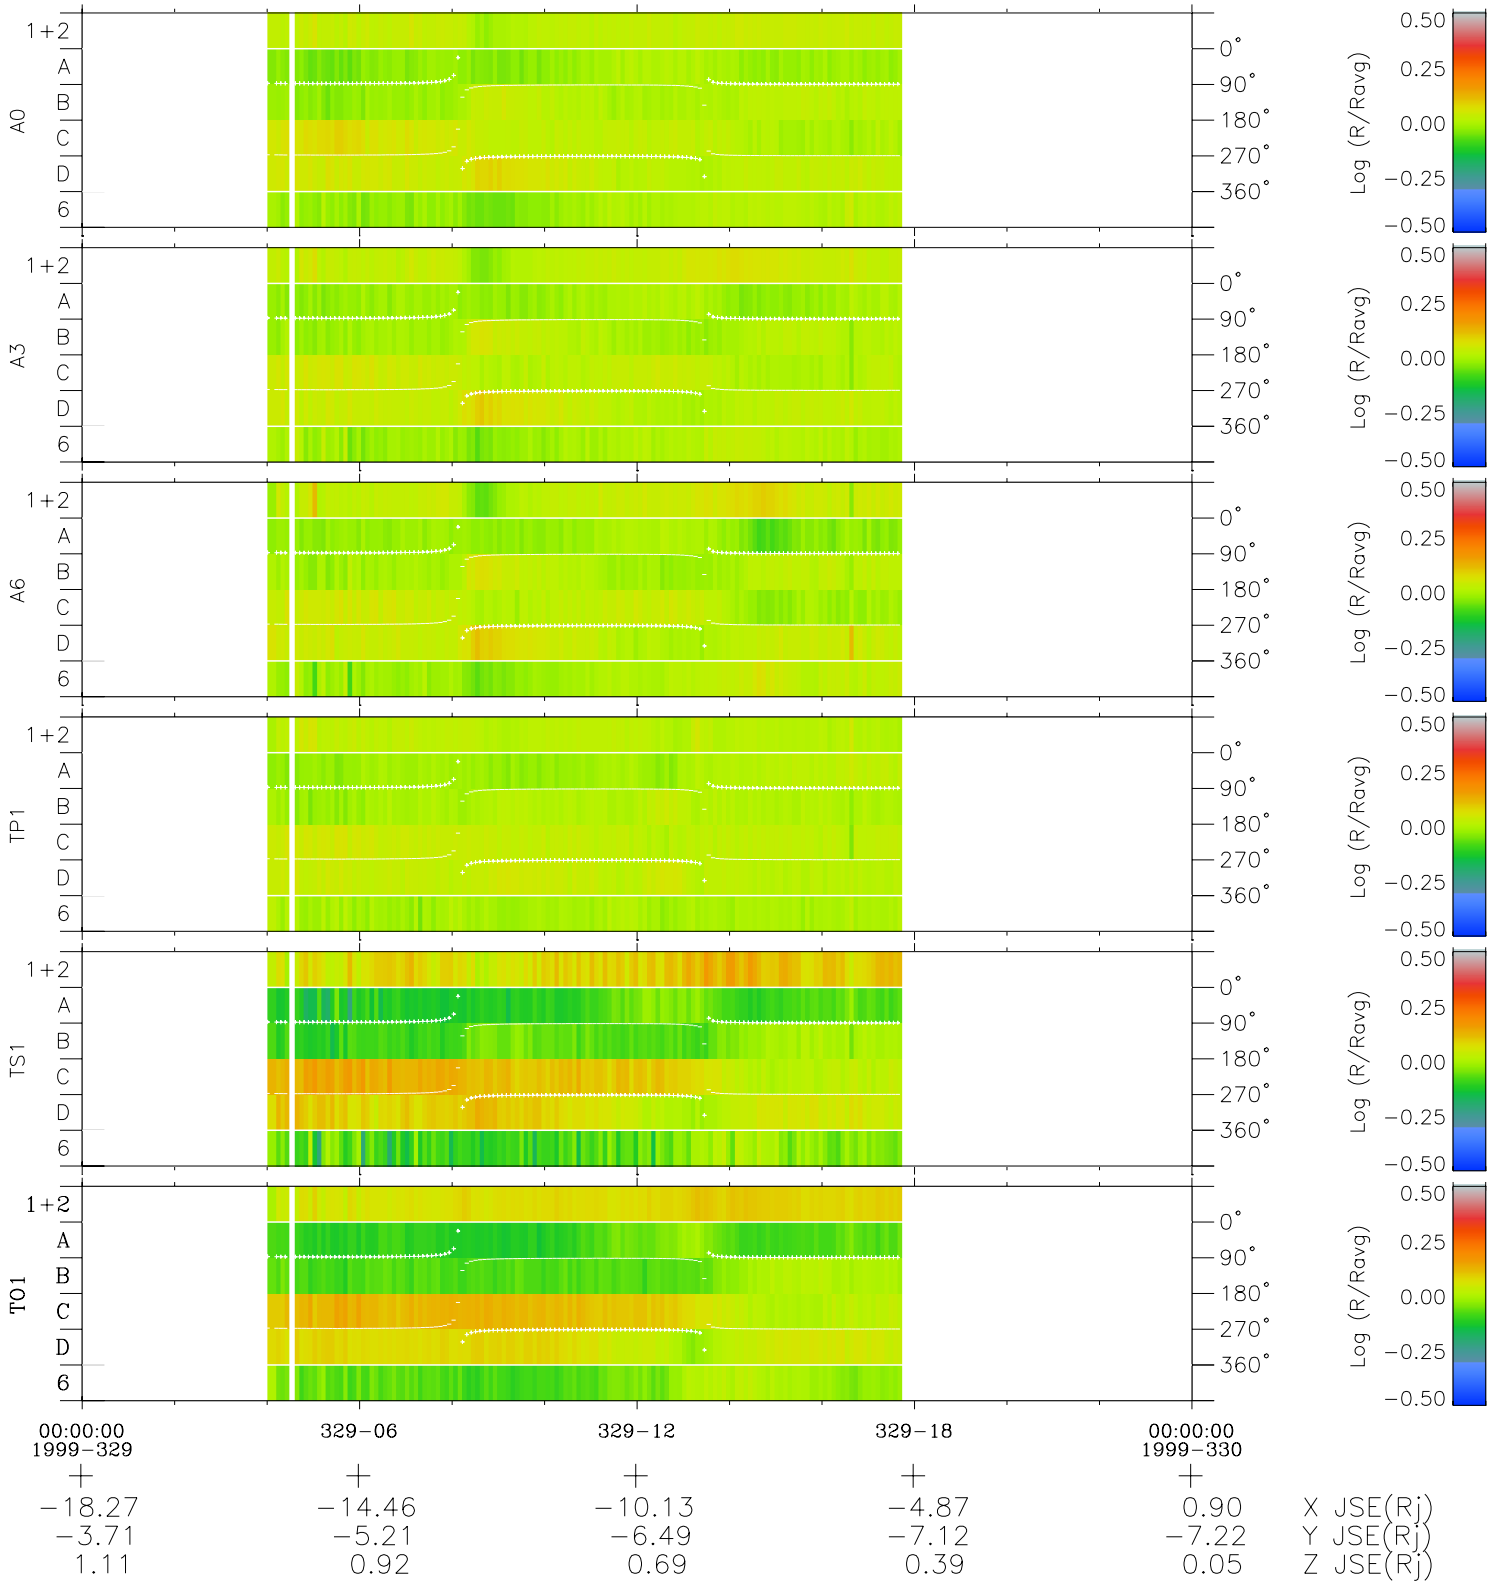

Galileo EPD Real Time Azimuth Anisotropies 99329

Software Version: RTAZIM_MEAN V 1.20
Data Production: 10-03-01
Plot Production: Mon Sep 17 03:35:17 2001
Color File: wondr3
Geofactor File: 1.1

◇ = Jupiter look direction
□ = Corotation look direction