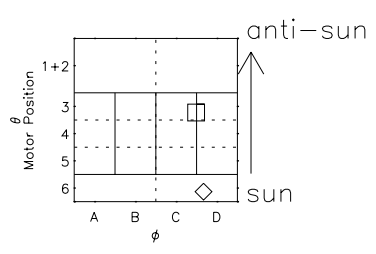

Galileo EPD Real Time Azimuth Anisotropies 99329

Software Version: RTAZIM_MEAN V 1.20
Data Production: 10-03-01
Plot Production: Mon Sep 17 03:35:17 2001
Color File: wondr3
Geofactor File: 1.1

◇ = Jupiter look direction
□ = Corotation look direction