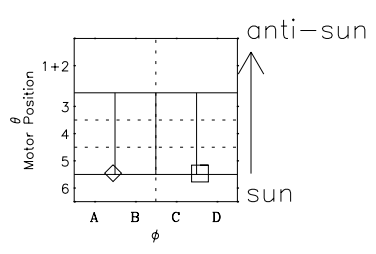

# Galileo EPD Real Time Omni Spectrum 99305

Software Version: RTSPEC\_OMNI V 1.20  
 Data Production: 06-10-00  
 Plot Production: Mon Sep 17 03:26:15 2001  
 Color File: wondr3  
 Geofactor File: 1.1

◇ = Jupiter look direction  
 □ = Corotation look direction