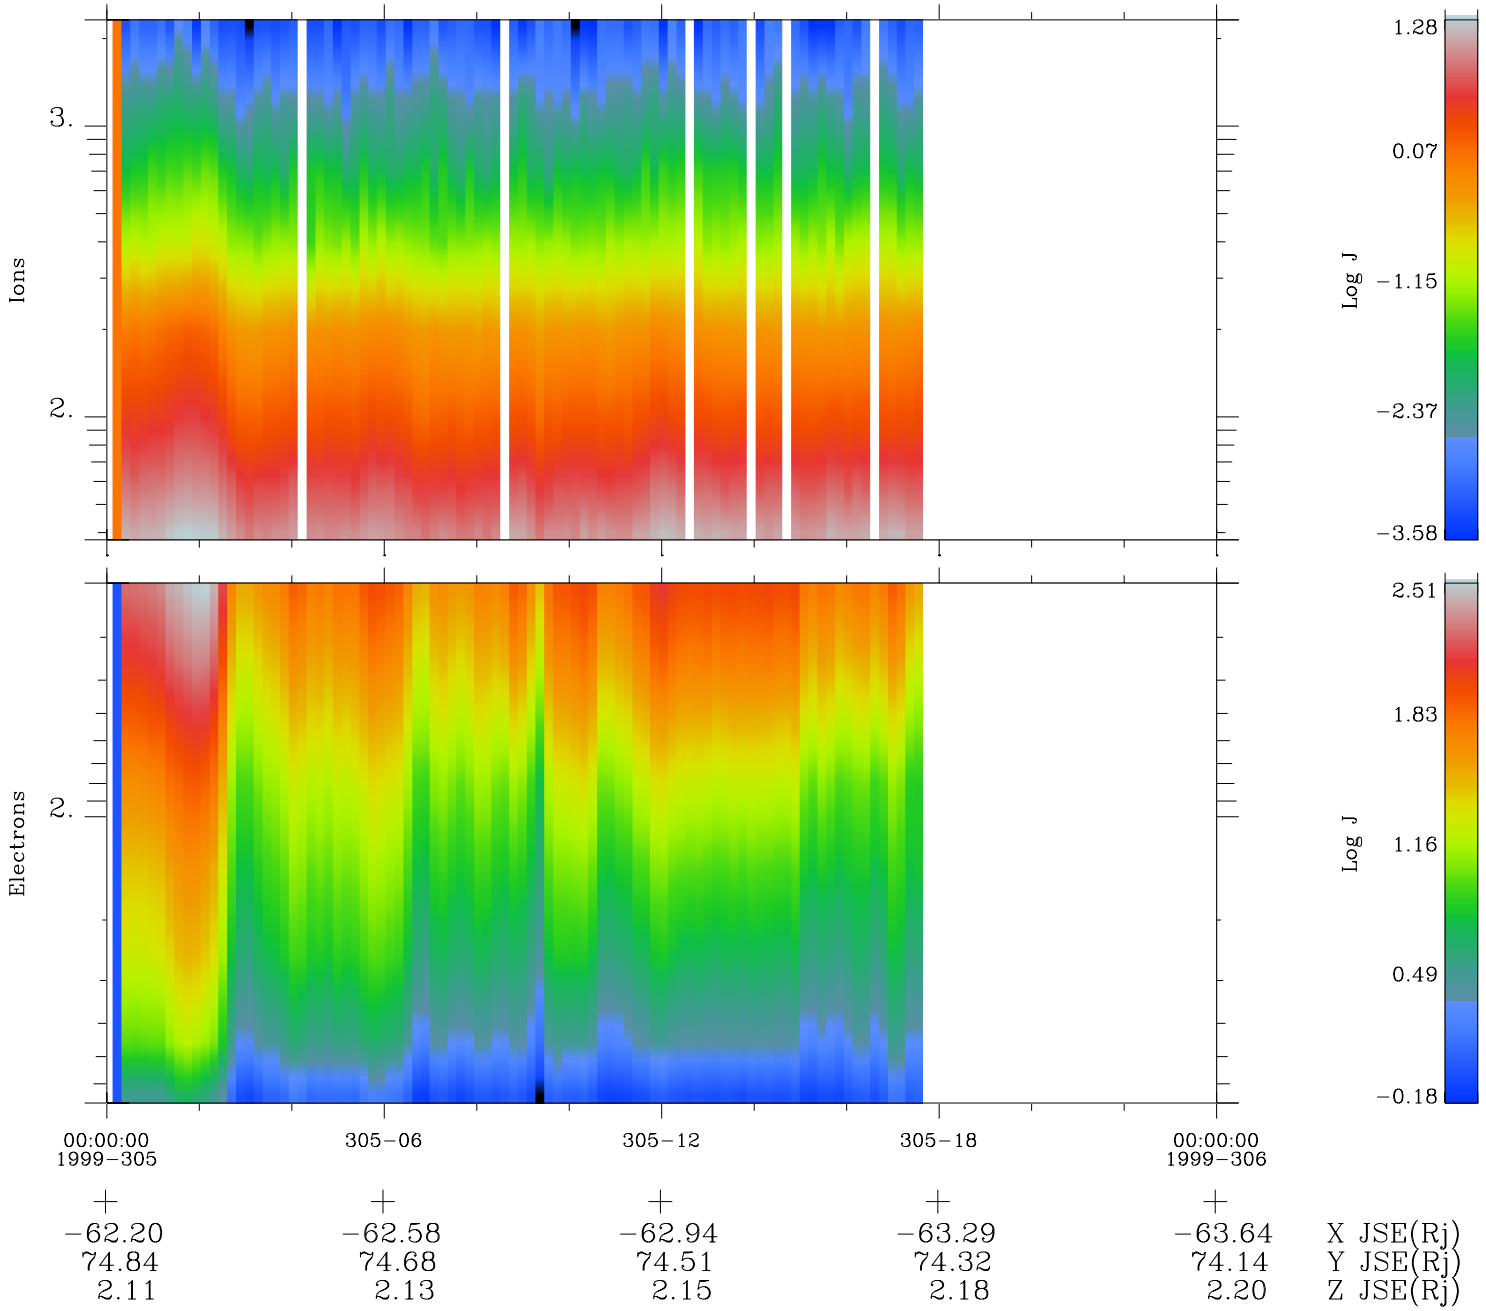

# Galileo EPD Real Time Omni Spectrum 99305

Software Version: RTSPEC\_OMNI V 1.20  
 Data Production: 06-10-00  
 Plot Production: Mon Sep 17 03:26:15 2001  
 Color File: wondr3  
 Geofactor File: 1.1

◇ = Jupiter look direction  
 □ = Corotation look direction