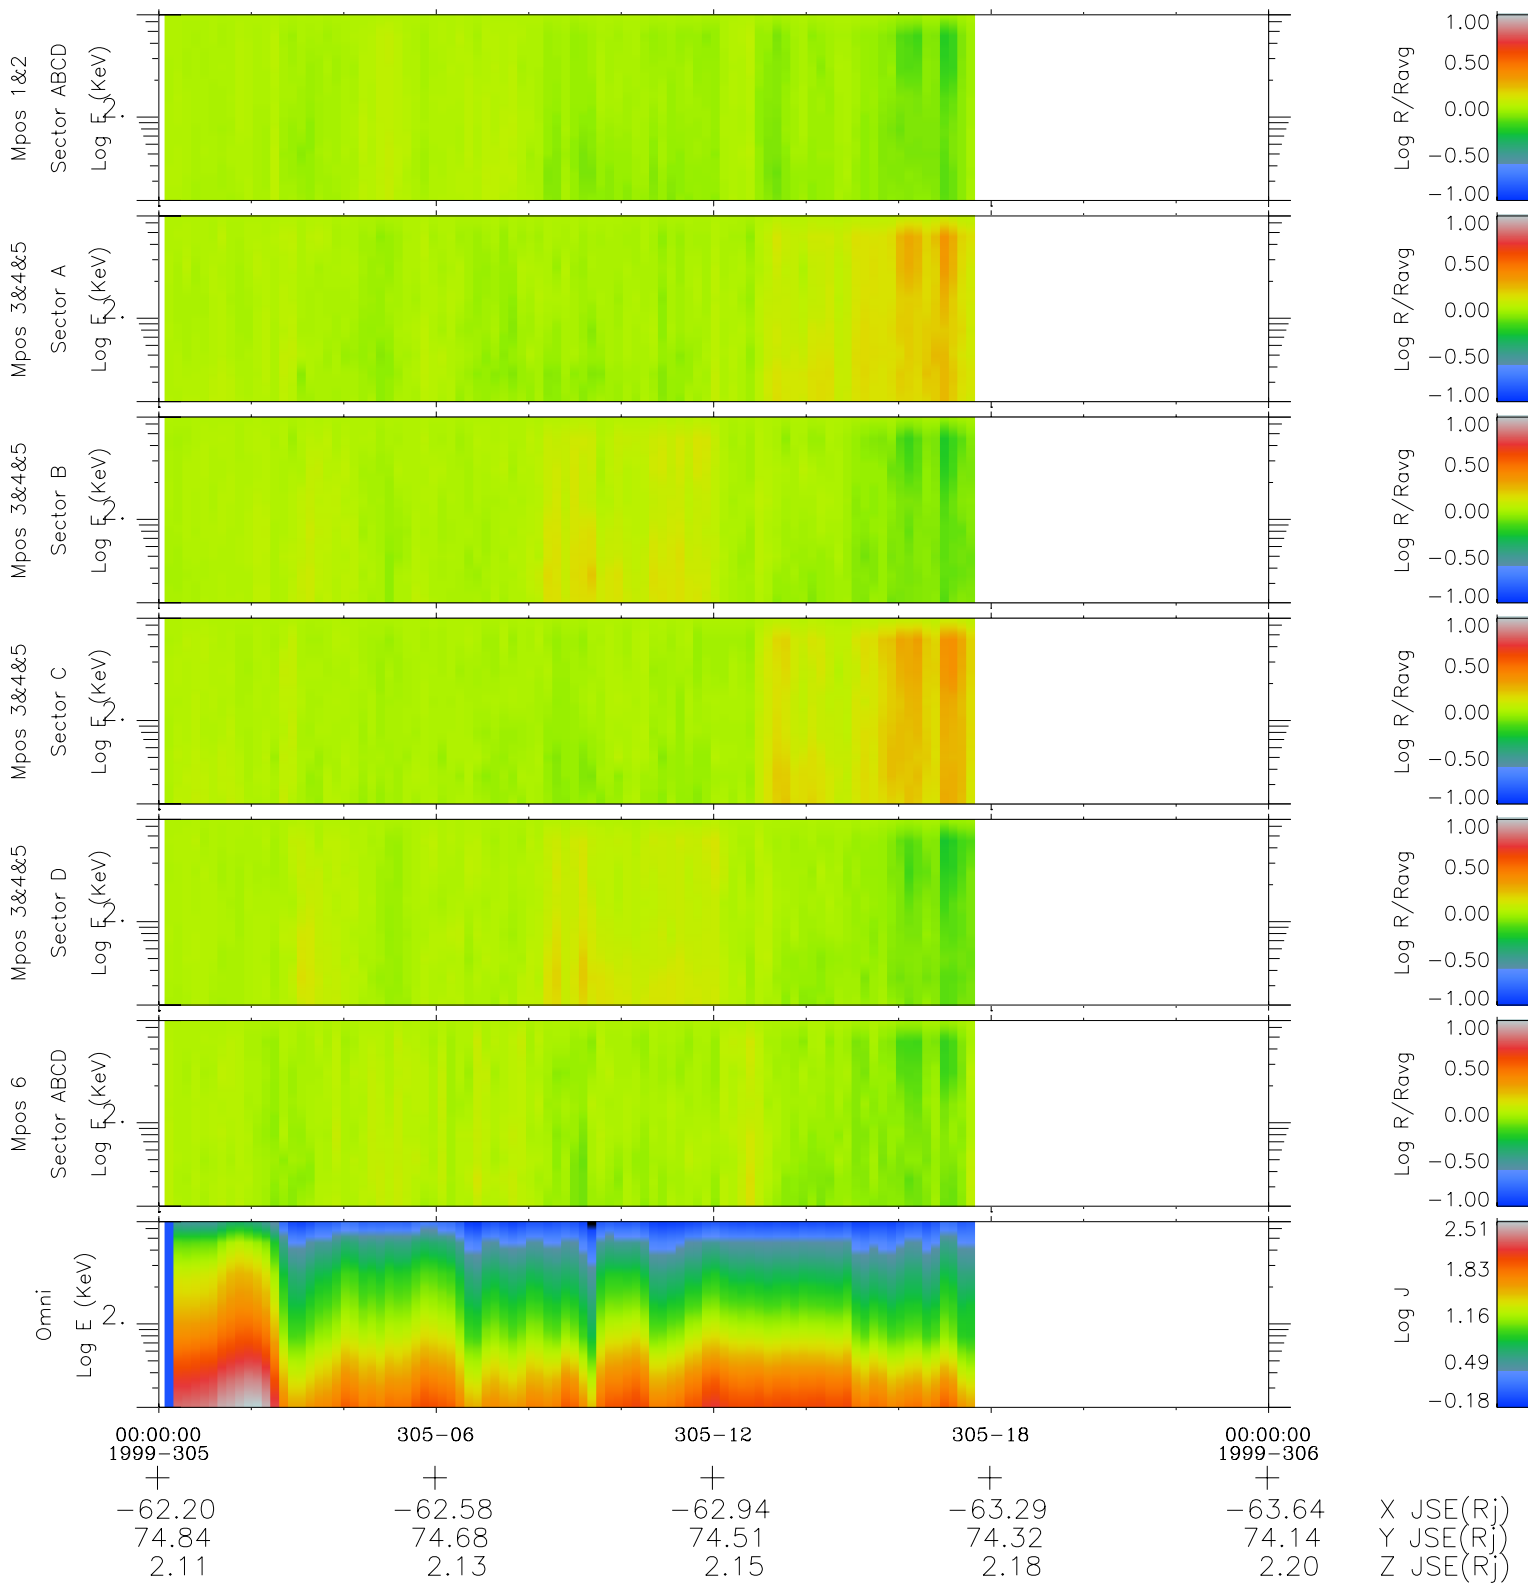

# Galileo EPD Real Time R6 Electrons Spectra 99305

Software Version: RTSPEC\_R6 V 1.20  
 Data Production: 06-10-00  
 Plot Production: Mon Sep 17 03:26:10 2001  
 Color File: wondr3  
 Geofactor File: 1.1

◇ = Jupiter look direction  
 □ = Corotation look direction