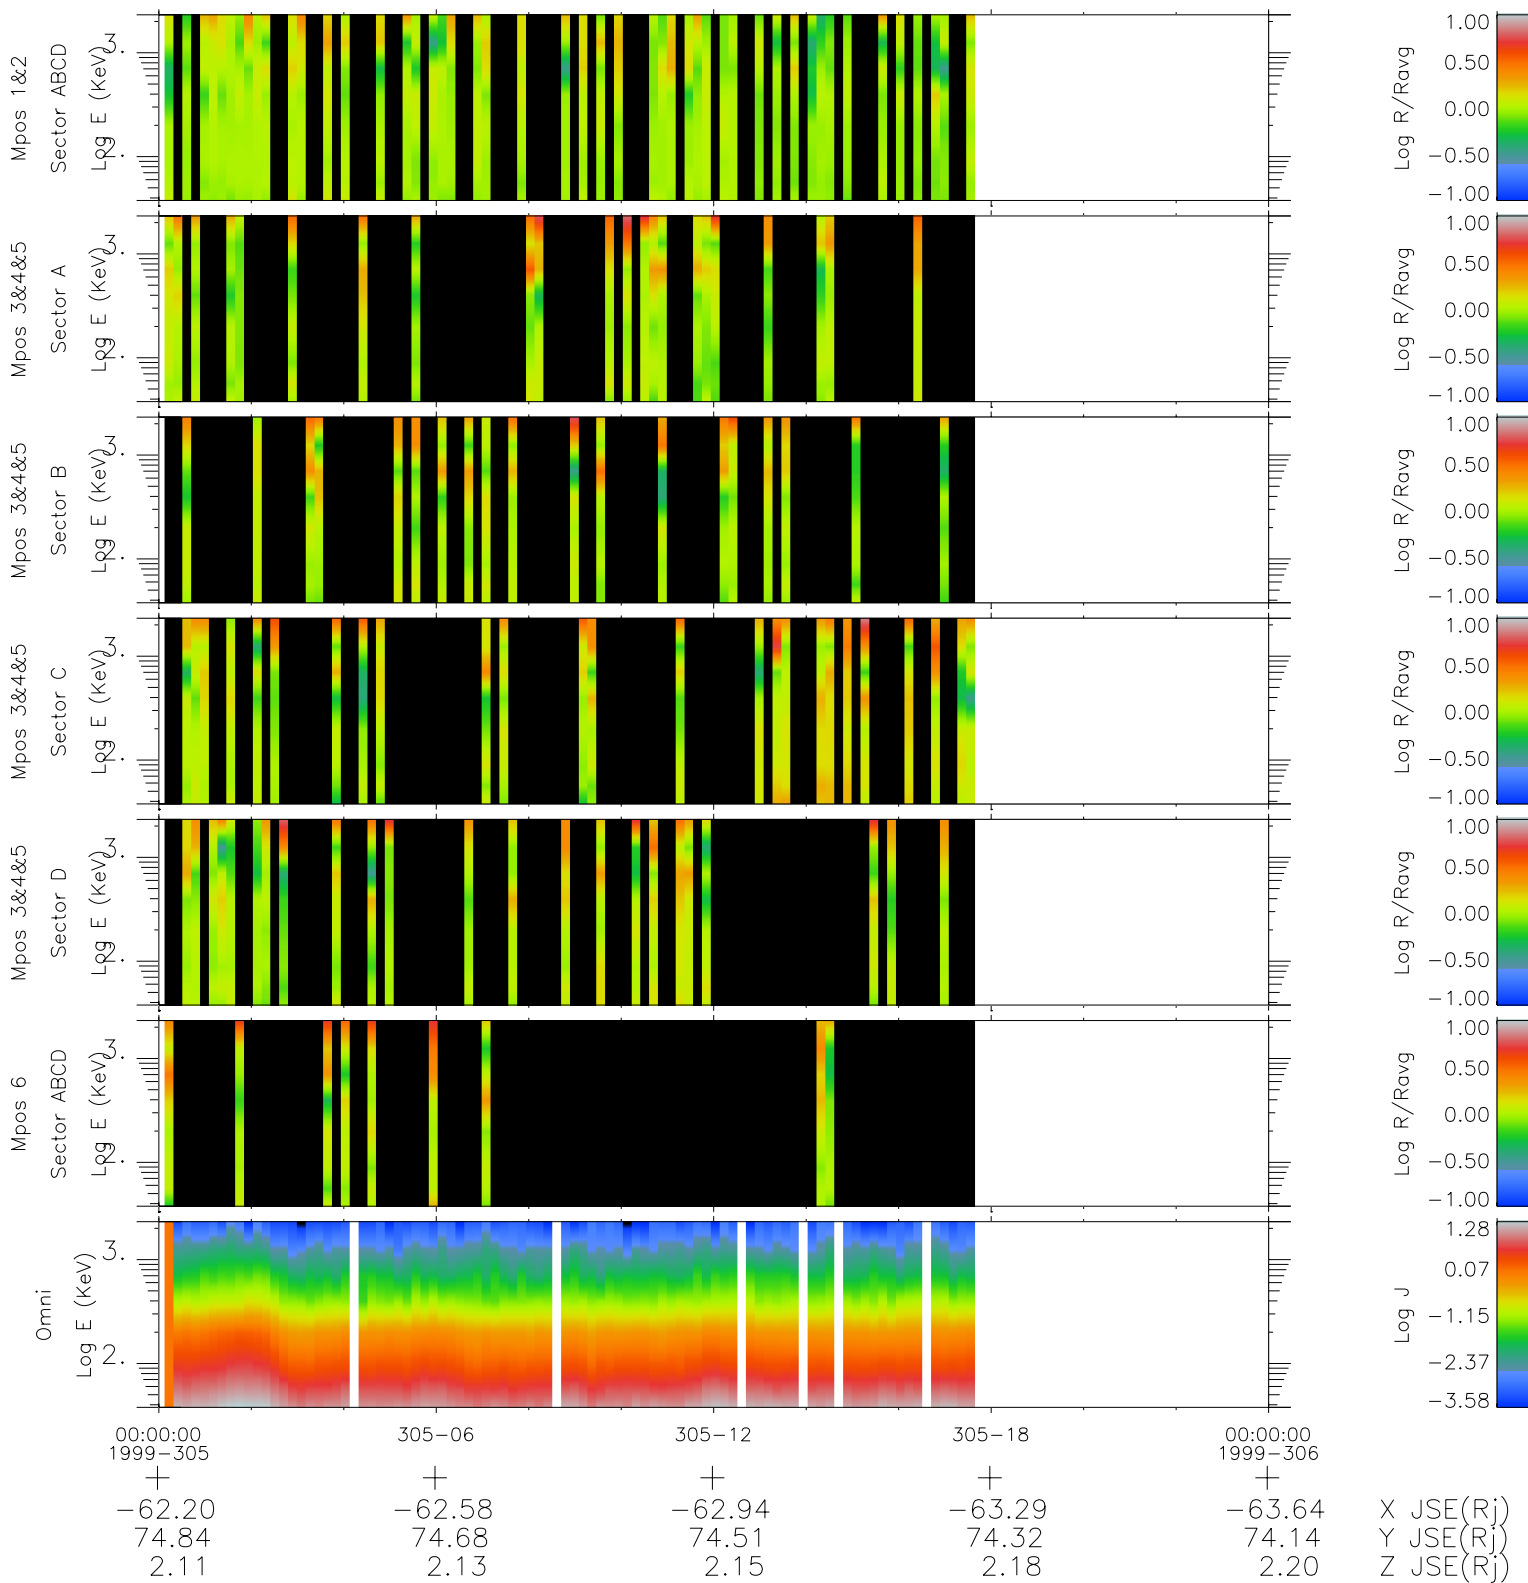

Galileo EPD Real Time R6 Ions Spectra 99305

Software Version: RTSPEC_R6 V 1.20
 Data Production: 06-10-00
 Plot Production: Mon Sep 17 03:26:05 2001
 Color File: wondr3
 Geofactor File: 1.1

- ◇ = Jupiter look direction
- = Corotation look direction