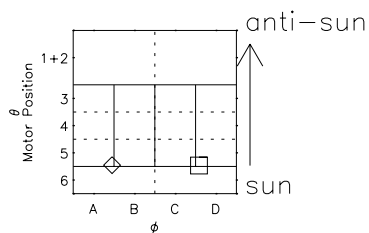

Galileo EPD Real Time R6 Ions Spectra 99305

Software Version: RTSPEC_R6 V 1.20
 Data Production: 06-10-00
 Plot Production: Mon Sep 17 03:26:05 2001
 Color File: wondr3
 Geofactor File: 1.1

- ◇ = Jupiter look direction
- = Corotation look direction