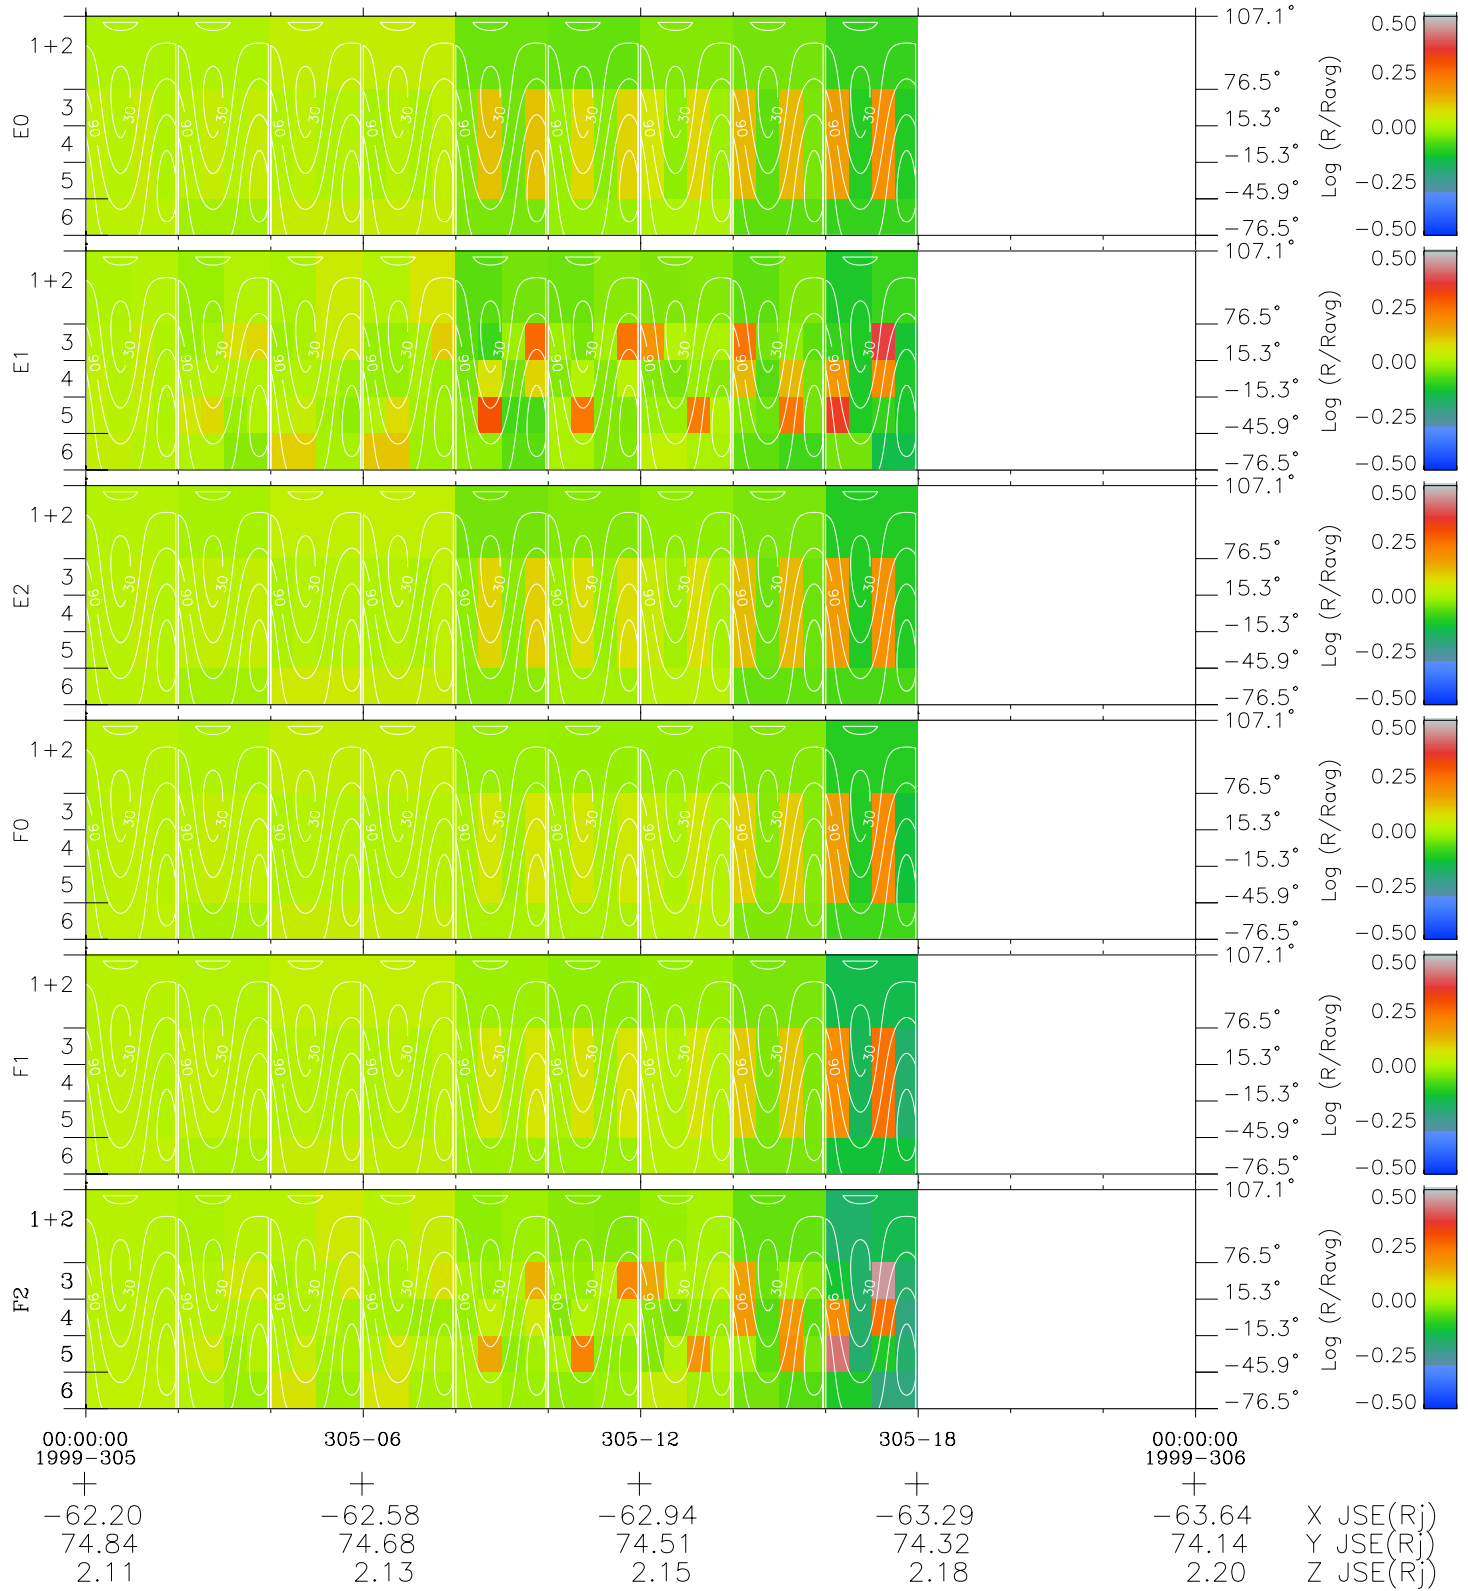

Galileo EPD Real Time All-Sky Anisotropies 99305

Software Version: RTSKY_MEAN V 1.20
 Data Production: 06-10-00
 Plot Production: Mon Sep 17 03:26:26 2001
 Color File: wondr3
 Geofactor File: 1.1

- ◇ = Jupiter look direction
- = Corotation look direction