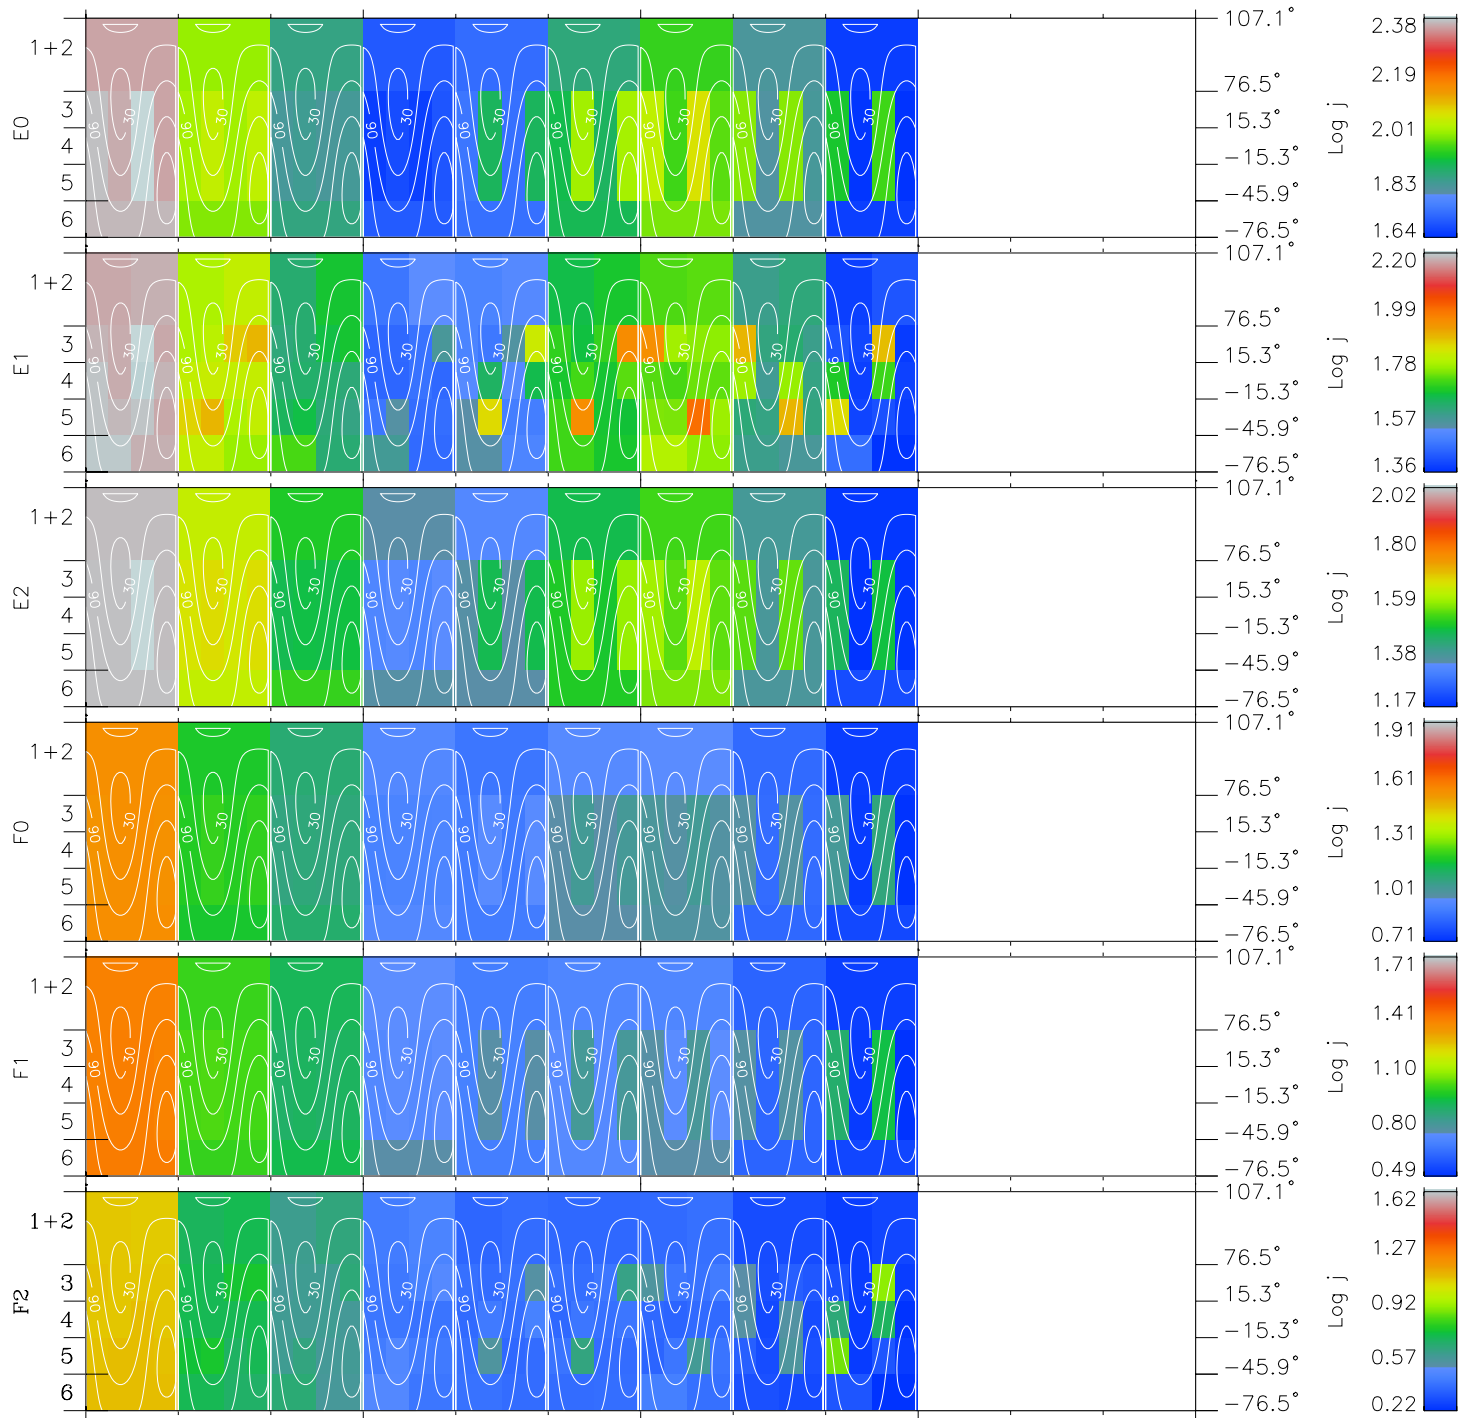

Galileo EPD Real Time All-Sky Anisotropies 99305

Software Version: RTSKY_FLUX V 1.20
 Data Production: 06-10-00
 Plot Production: Mon Sep 17 03:26:37 2001
 Color File: wondr3
 Geofactor File: 1.1

| 00:00:00 1999-305 | 305-06 | 305-12 | 305-18 | 00:00:00 1999-306 | X JSE(R _j) |
|----------------------|--------|--------|--------|----------------------|------------------------|
| + | + | + | + | + | Y JSE(R _j) |
| -62.20 | -62.58 | -62.94 | -63.29 | -63.64 | Z JSE(R _j) |
| 74.84 | 74.68 | 74.51 | 74.32 | 74.14 | |
| 2.11 | 2.13 | 2.15 | 2.18 | 2.20 | |

- ◇ = Jupiter look direction
- = Corotation look direction