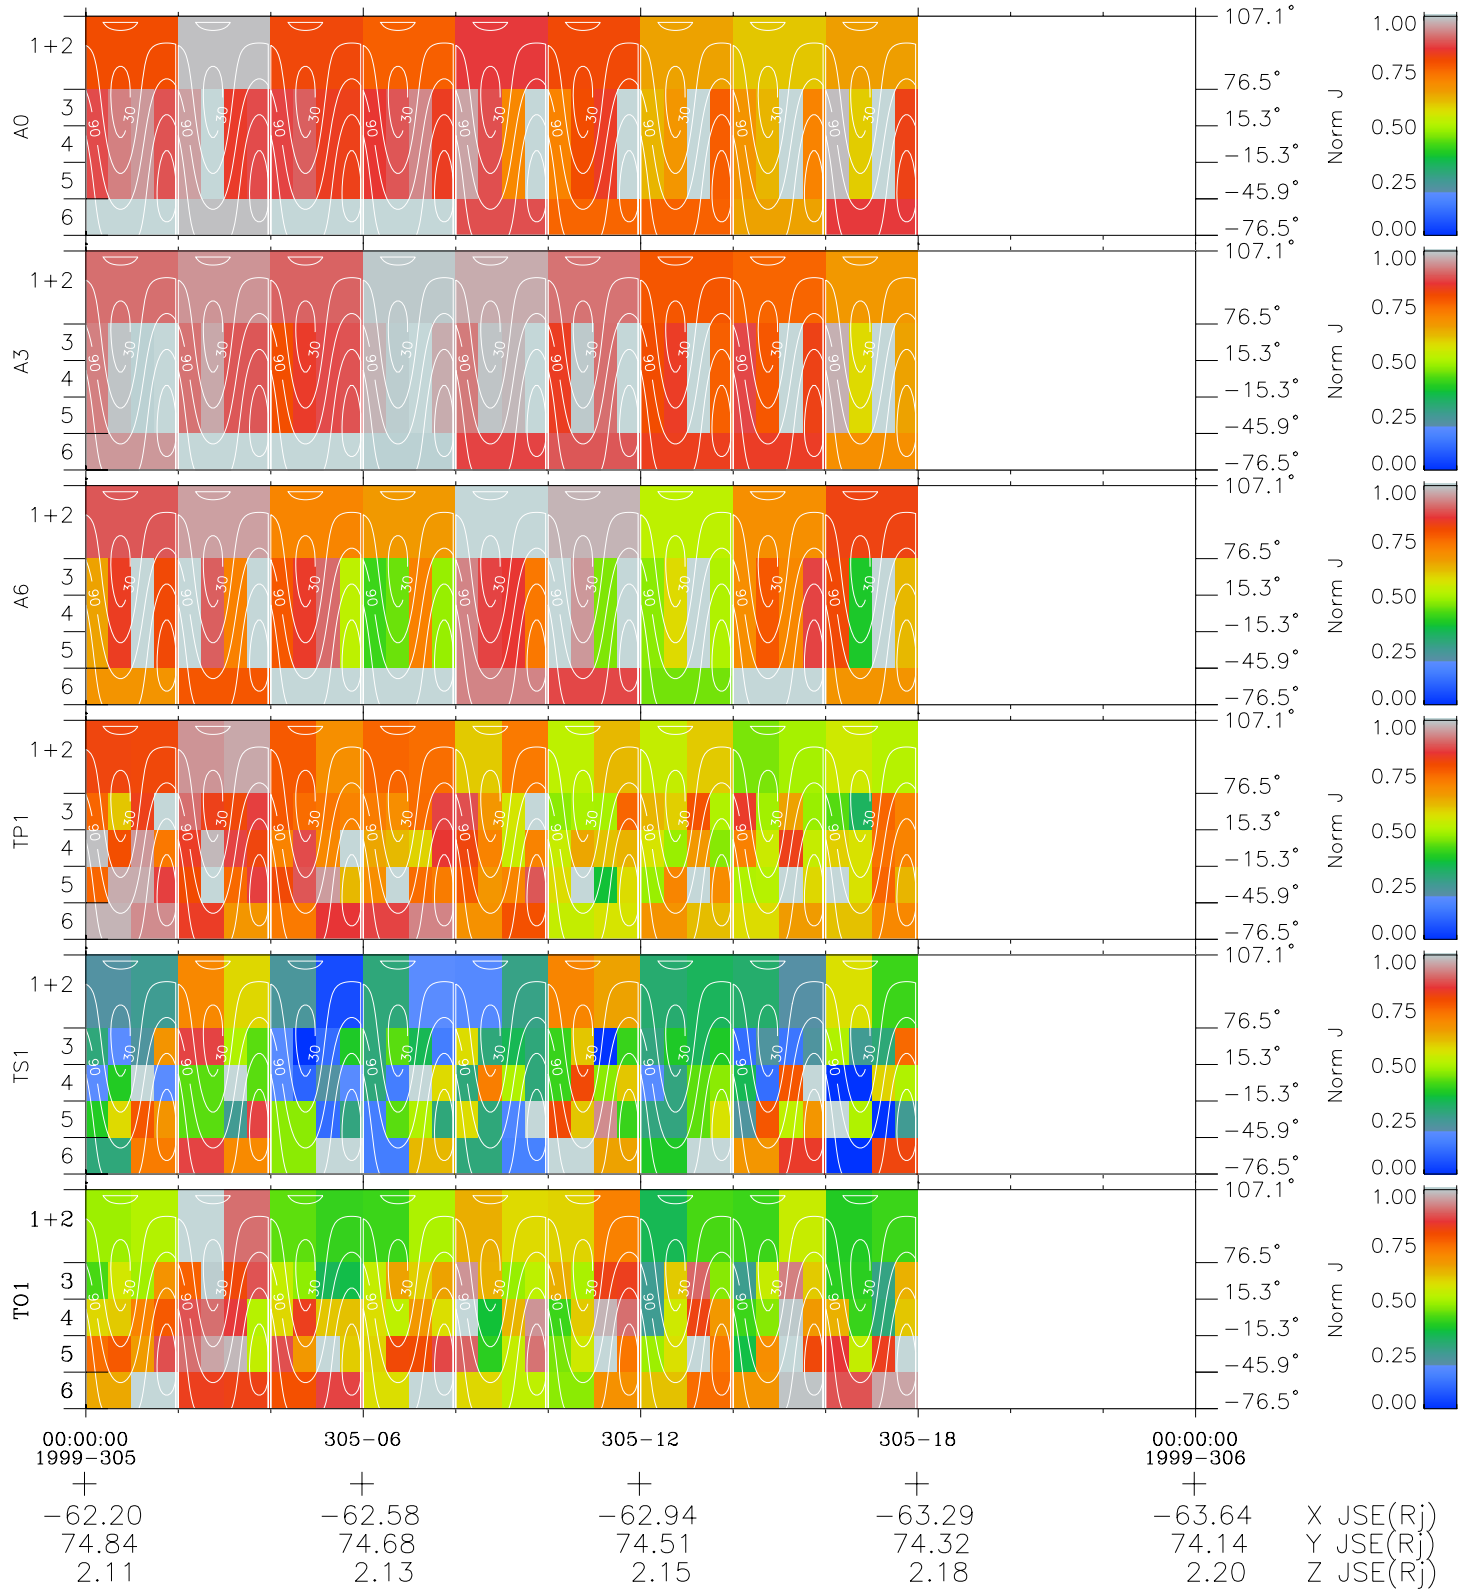

# Galileo EPD Real Time All-Sky Anisotropies 99305

Software Version: RTSKY\_NORM V 1.20  
 Data Production: 06-10-00  
 Plot Production: Mon Sep 17 03:26:43 2001  
 Color File: wondr3  
 Geofactor File: 1.1

- ◇ = Jupiter look direction
- = Corotation look direction