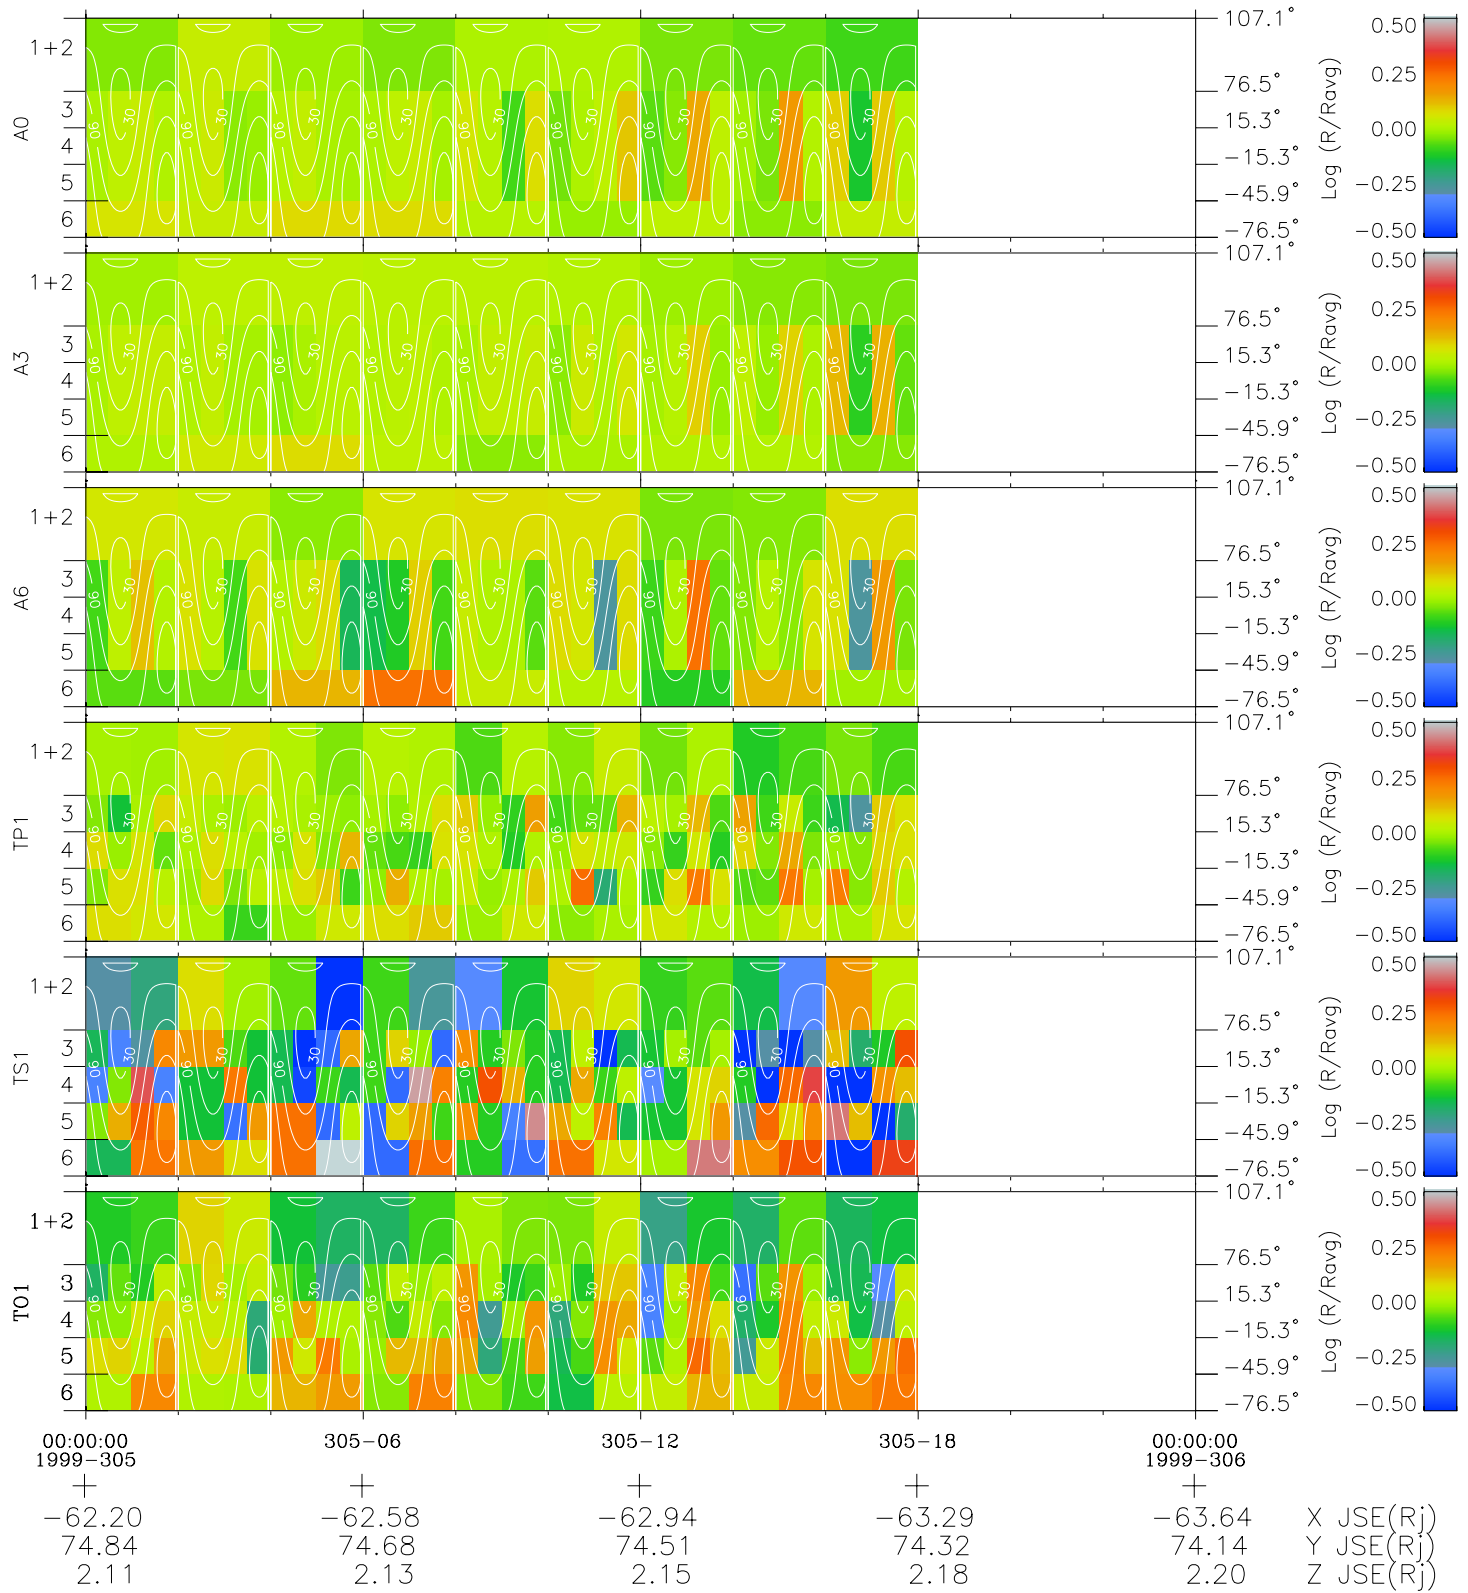

Galileo EPD Real Time All-Sky Anisotropies 99305

Software Version: RTSKY_MEAN V 1.20
 Data Production: 06-10-00
 Plot Production: Mon Sep 17 03:26:21 2001
 Color File: wondr3
 Geofactor File: 1.1

- ◇ = Jupiter look direction
- = Corotation look direction