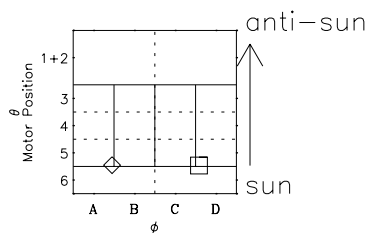

# Galileo EPD Real-Time Omni 99305

Software Version: RTLINE\_OMNI V 1.20  
Data Production: 06-10-00  
Plot Production: Mon Sep 17 03:27:46 2001

- ◇ = Jupiter look direction
- = Corotation look direction