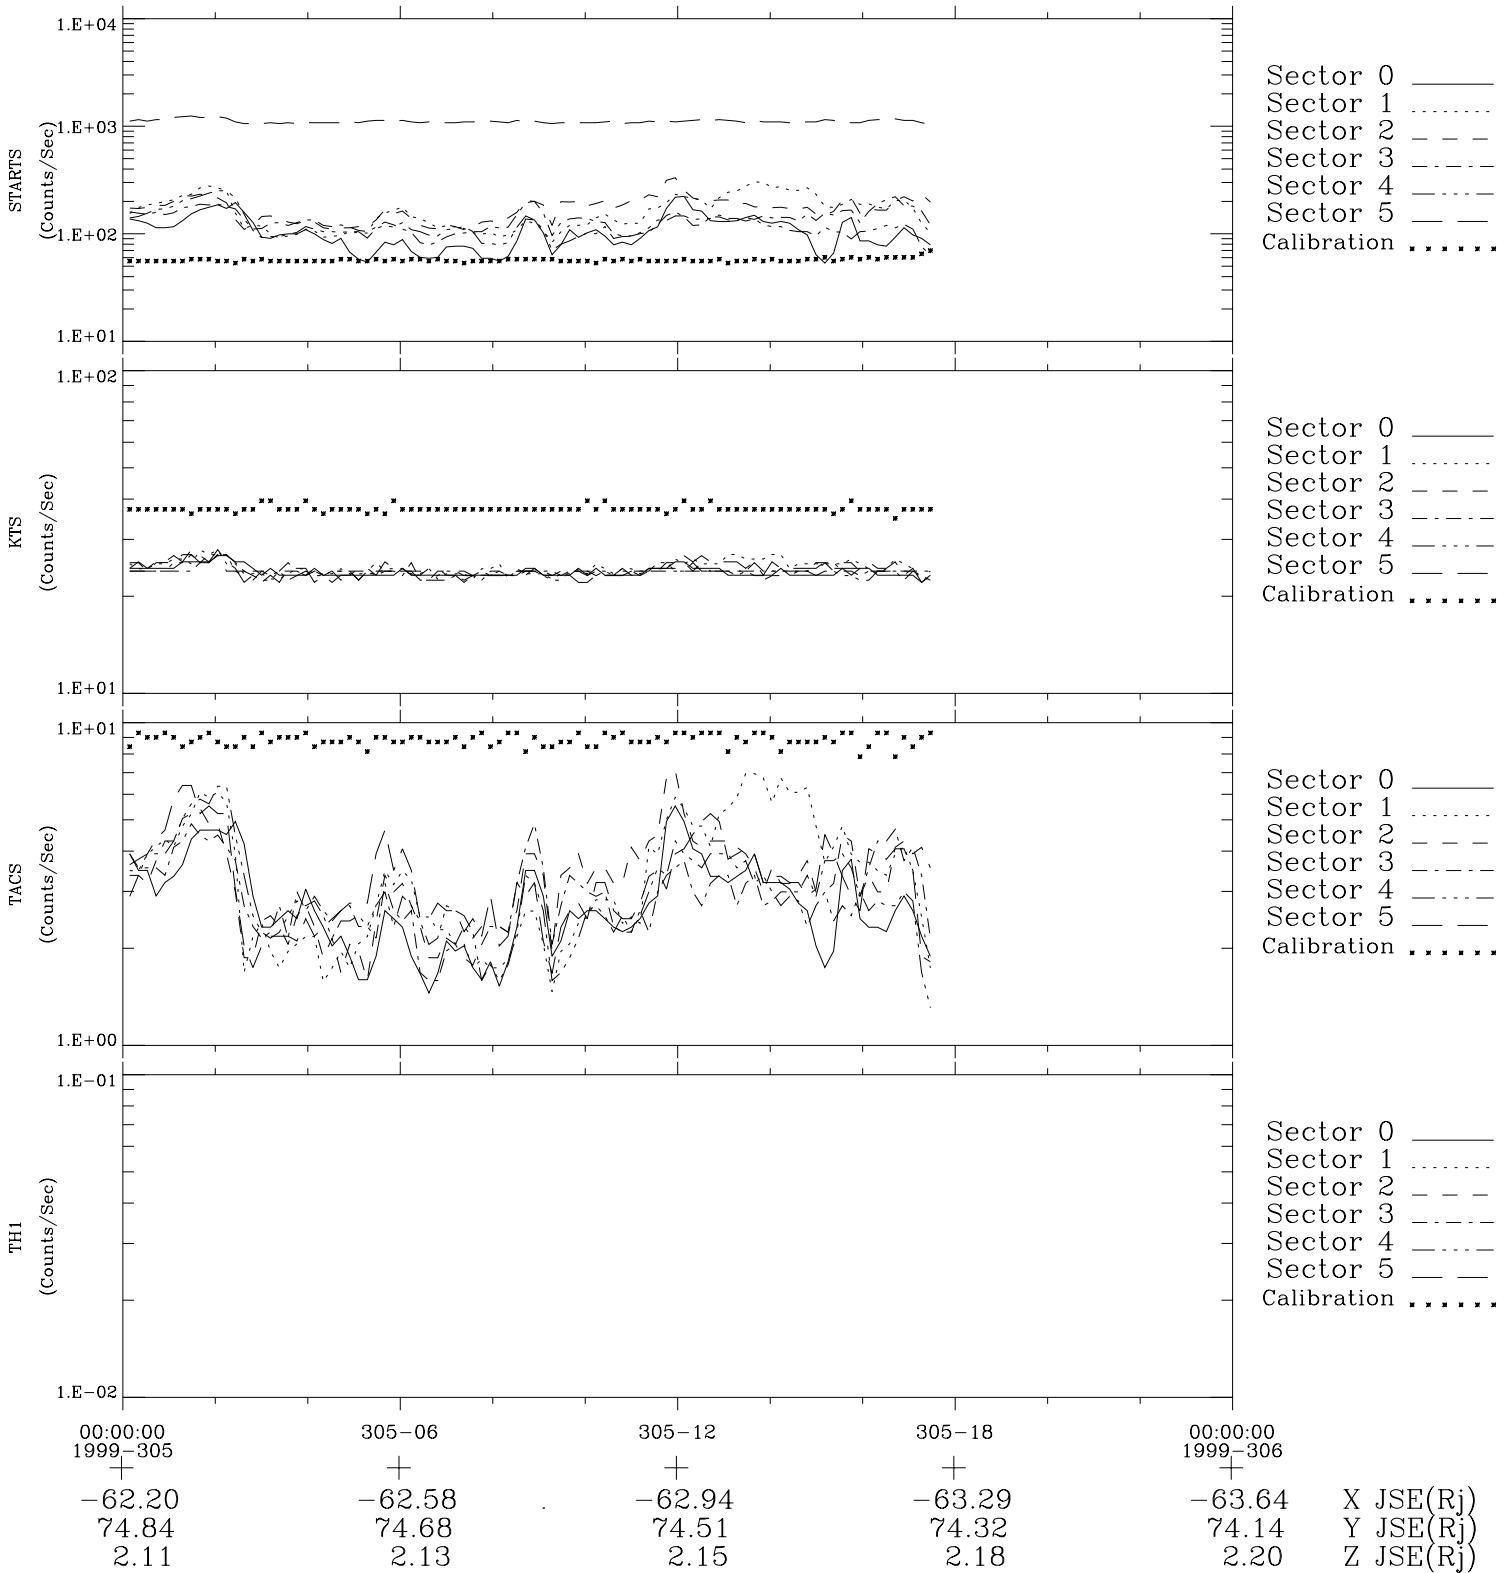

Galileo EPD Real-Time Six-Sector 99305

Software Version: RTLINE_R6 V 1.20
Data Production: 06-10-00
Plot Production: Mon Sep 17 03:27:53 2001

◇ = Jupiter look direction
□ = Corotation look direction