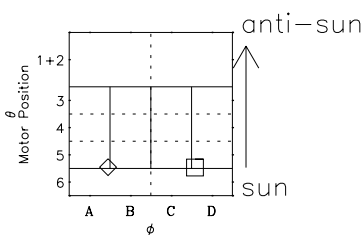

Galileo EPD Real-Time Six-Sector 99305

Software Version: RTLINE_R6 V 1.20
Data Production: 06-10-00
Plot Production: Mon Sep 17 03:27:53 2001

◇ = Jupiter look direction
□ = Corotation look direction