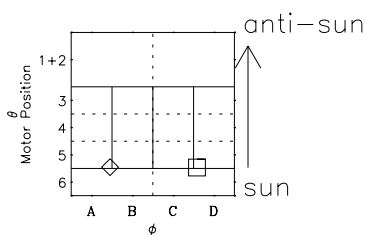

Galileo EPD Real-Time Six-Sector 99305

Software Version: RTLINE_R6 V 1.20
Data Production: 06-10-00
Plot Production: Mon Sep 17 03:27:51 2001

◇ = Jupiter look direction
□ = Corotation look direction