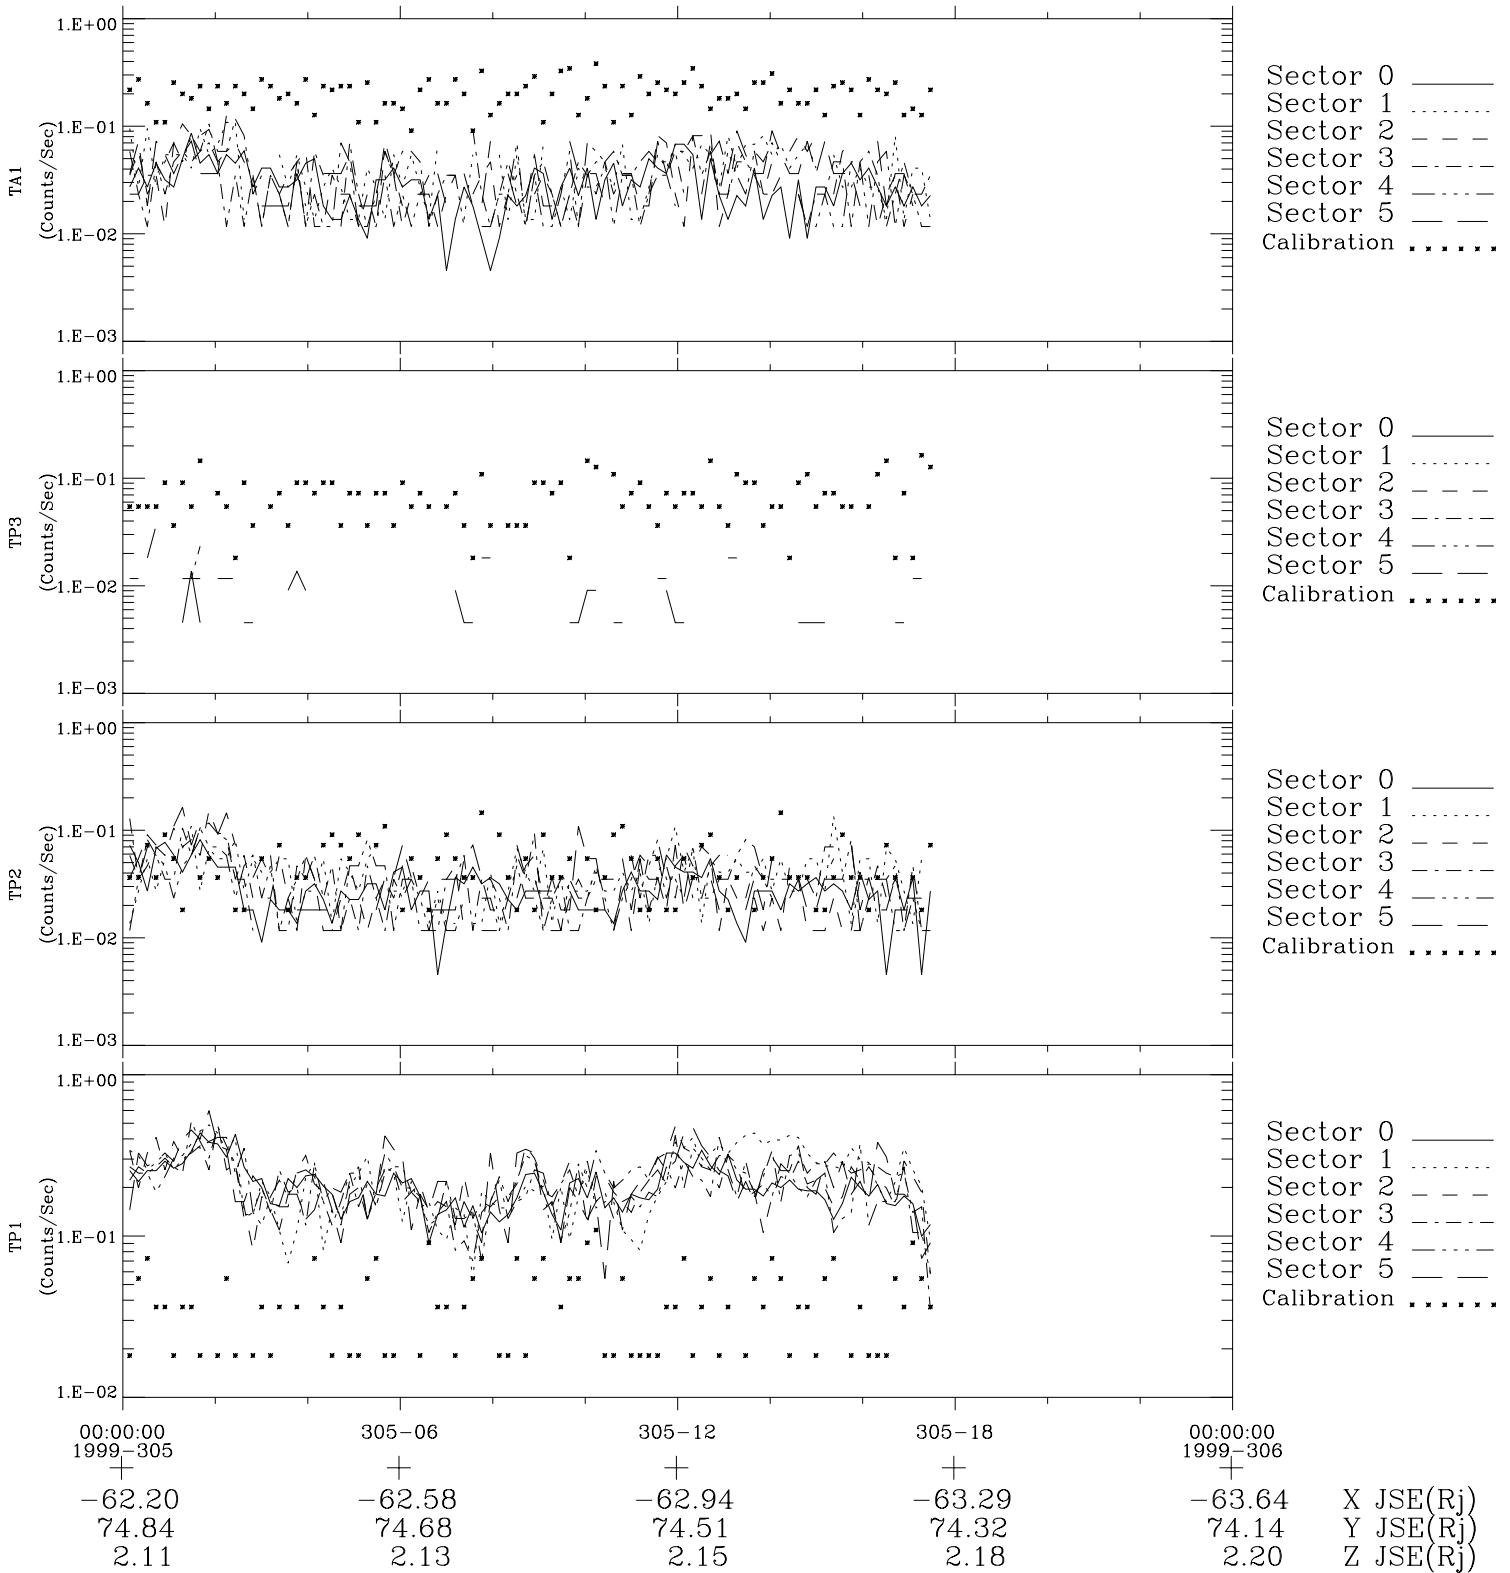

Galileo EPD Real-Time Six-Sector 99305

Software Version: RTLINE_R6 V 1.20
Data Production: 06-10-00
Plot Production: Mon Sep 17 03:27:51 2001

◇ = Jupiter look direction
□ = Corotation look direction