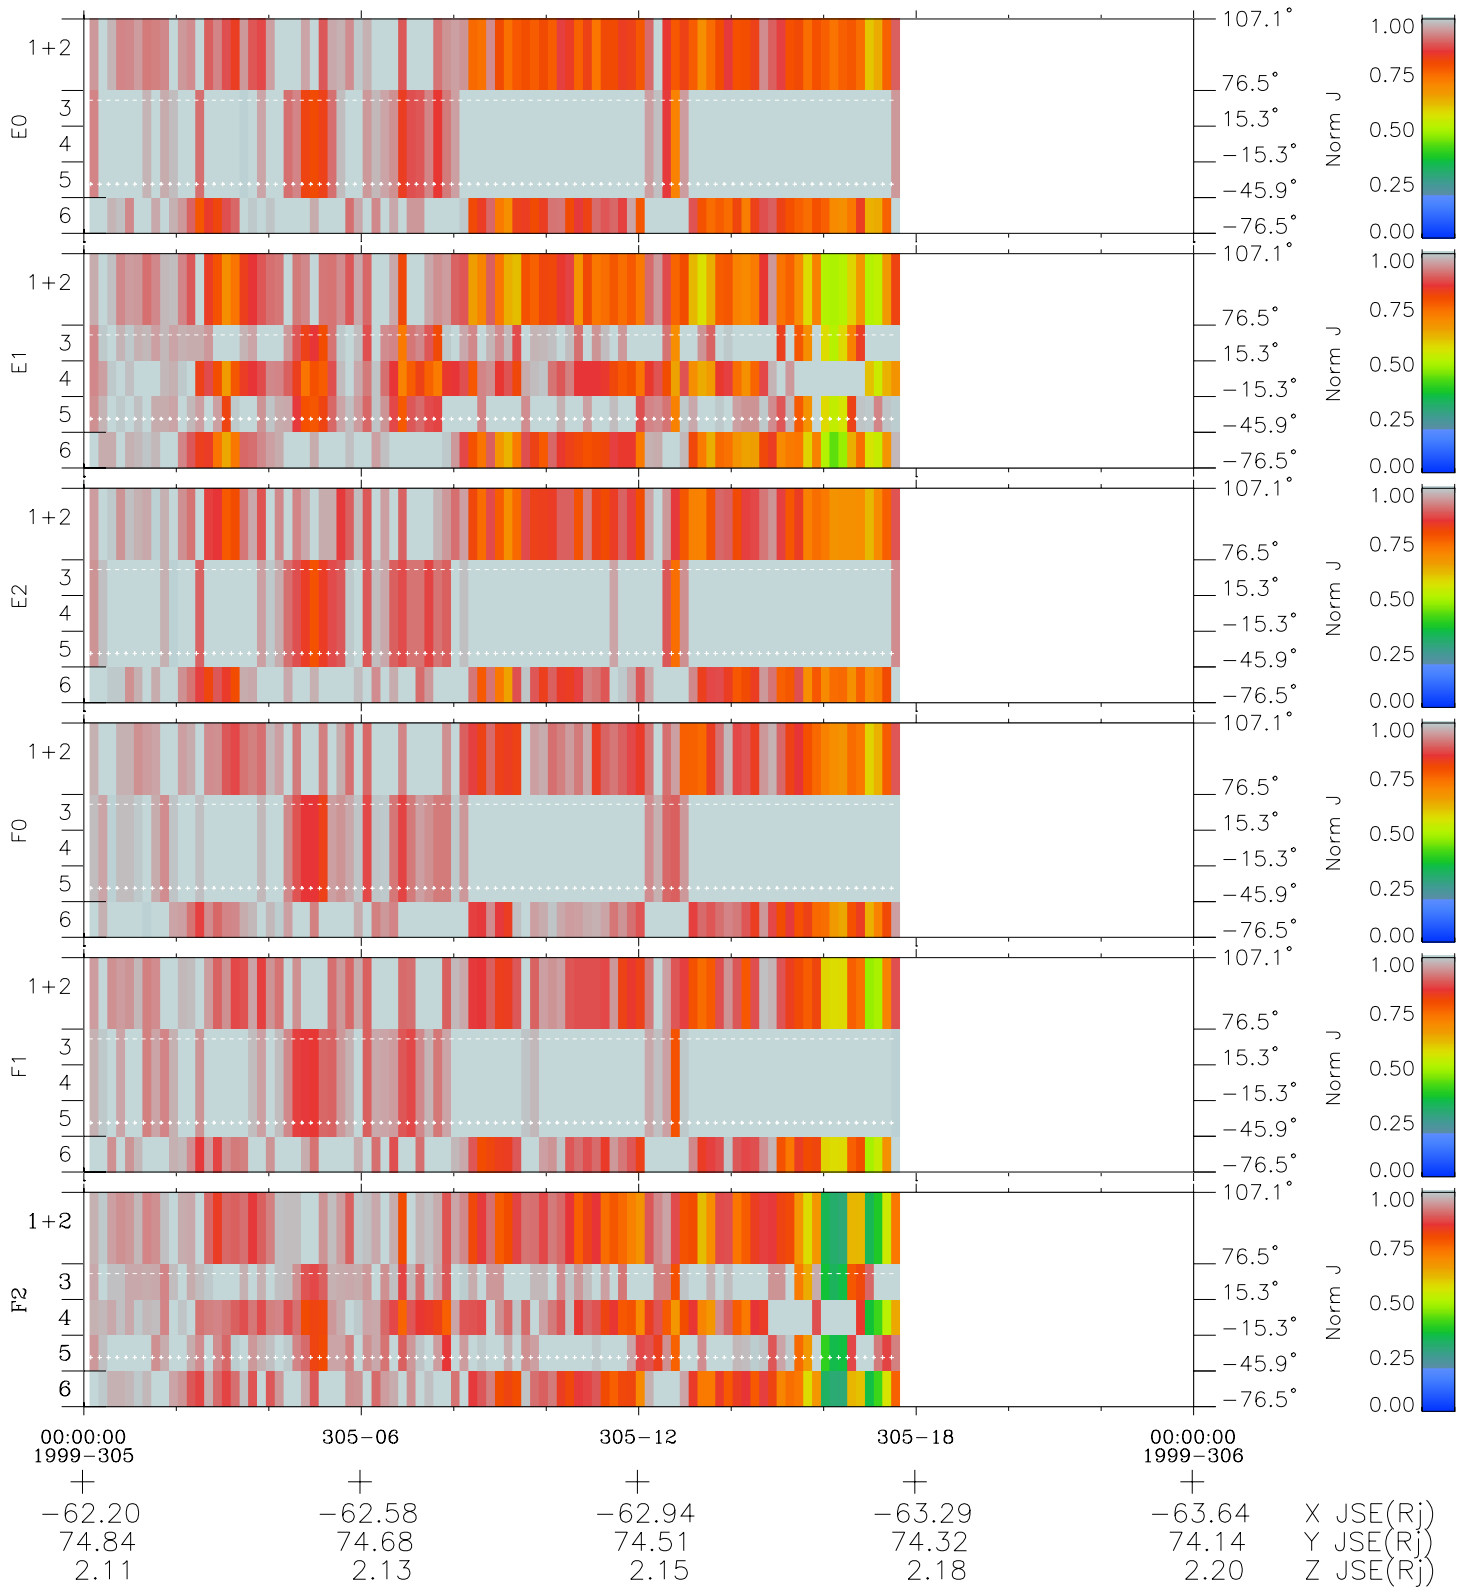

Galileo EPD Real Elevation Anisotropies 99305

Software Version: RTELEV_NORM V 1.20
Data Production: 06-10-00
Plot Production: Mon Sep 17 03:27:15 2001
Color File: wondr3
Geofactor File: 1.1

- ◇ = Jupiter look direction
- = Corotation look direction