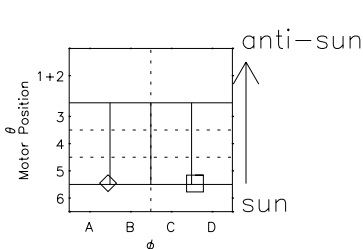

Galileo EPD Real Elevation Anisotropies 99305

Software Version: RTELEV_MEAN V 1.20
 Data Production: 06-10-00
 Plot Production: Mon Sep 17 03:26:57 2001
 Color File: wondr3
 Geofactor File: 1.1

◇ = Jupiter look direction
 □ = Corotation look direction