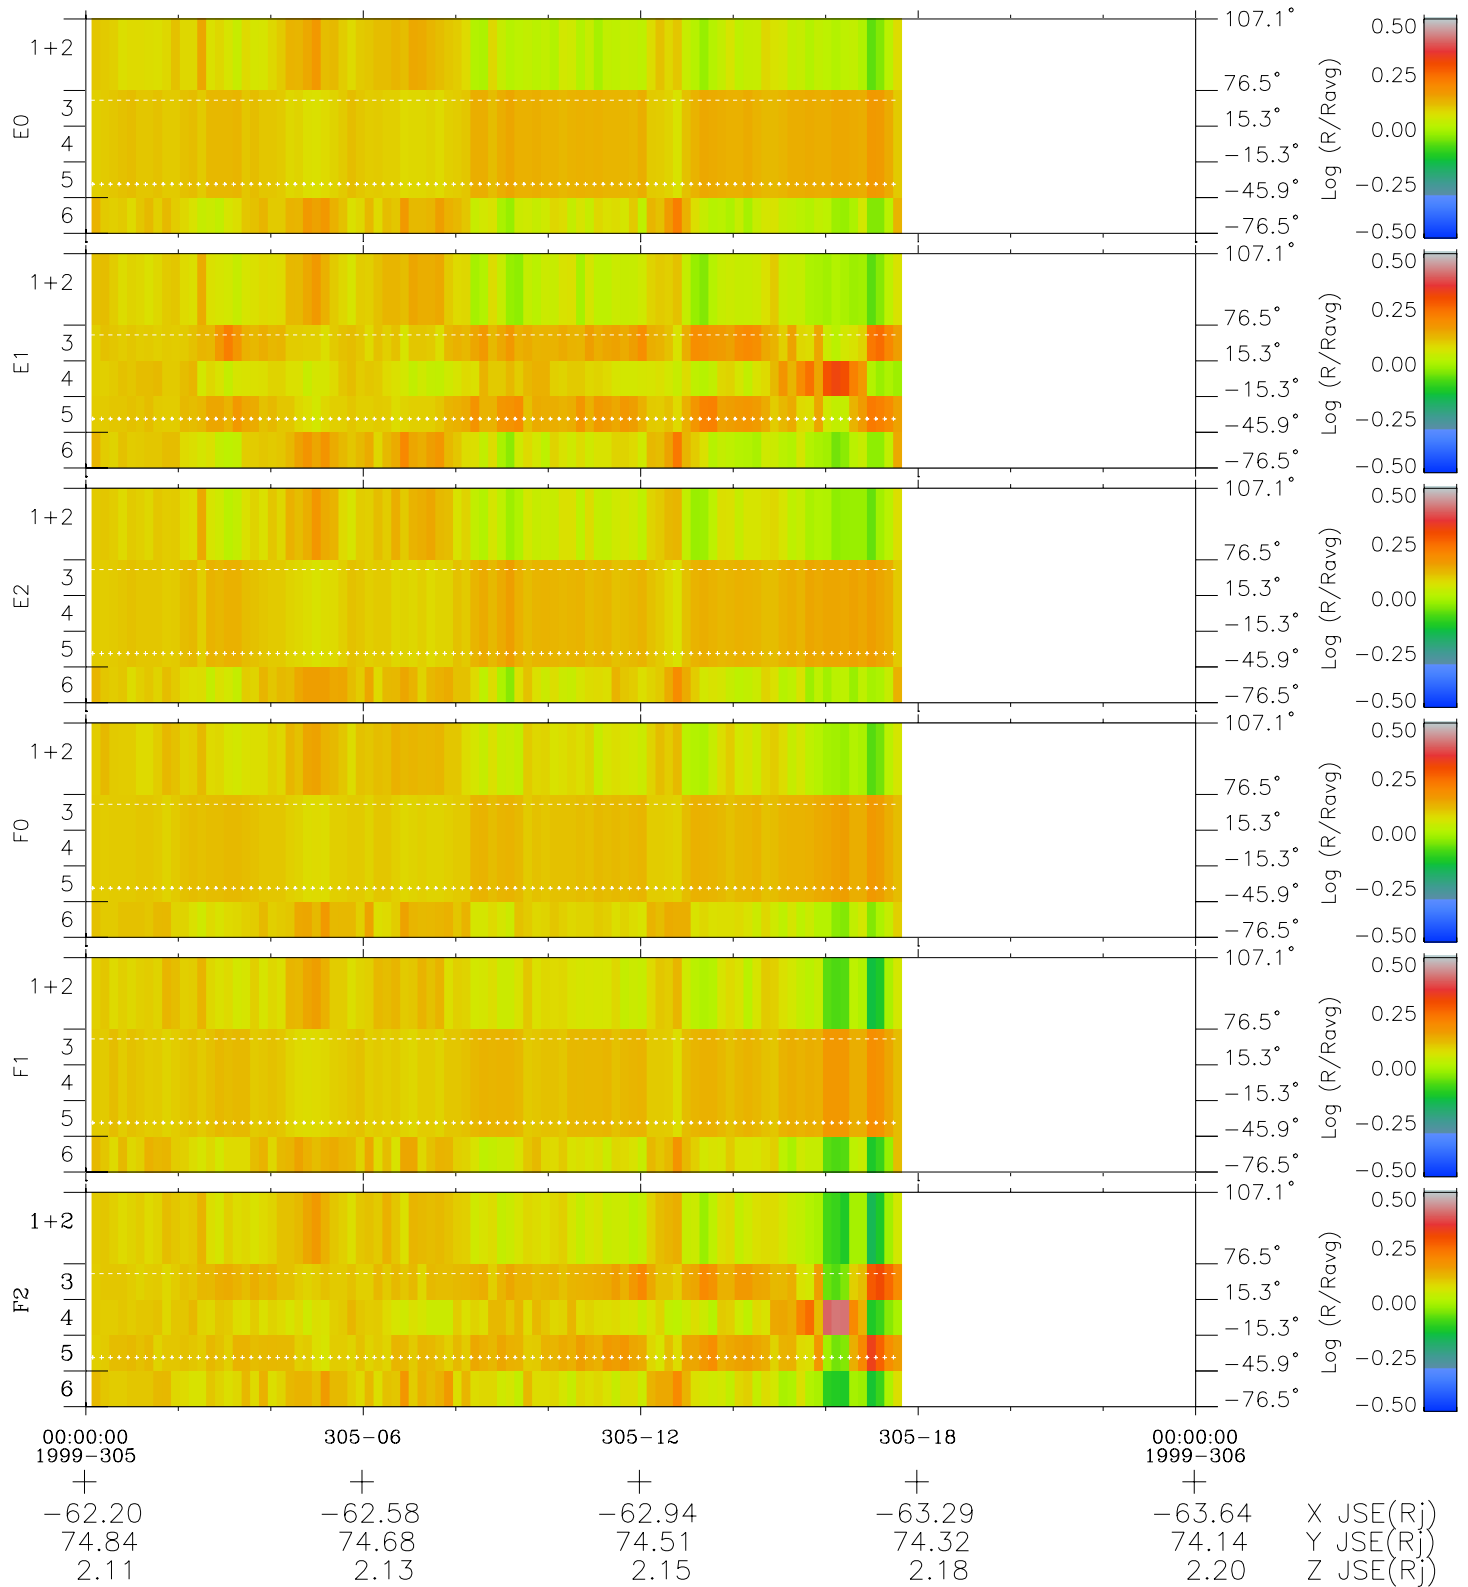

Galileo EPD Real Elevation Anisotropies 99305

Software Version: RTELEV_MEAN V 1.20
 Data Production: 06-10-00
 Plot Production: Mon Sep 17 03:26:57 2001
 Color File: wondr3
 Geofactor File: 1.1

◇ = Jupiter look direction
 □ = Corotation look direction