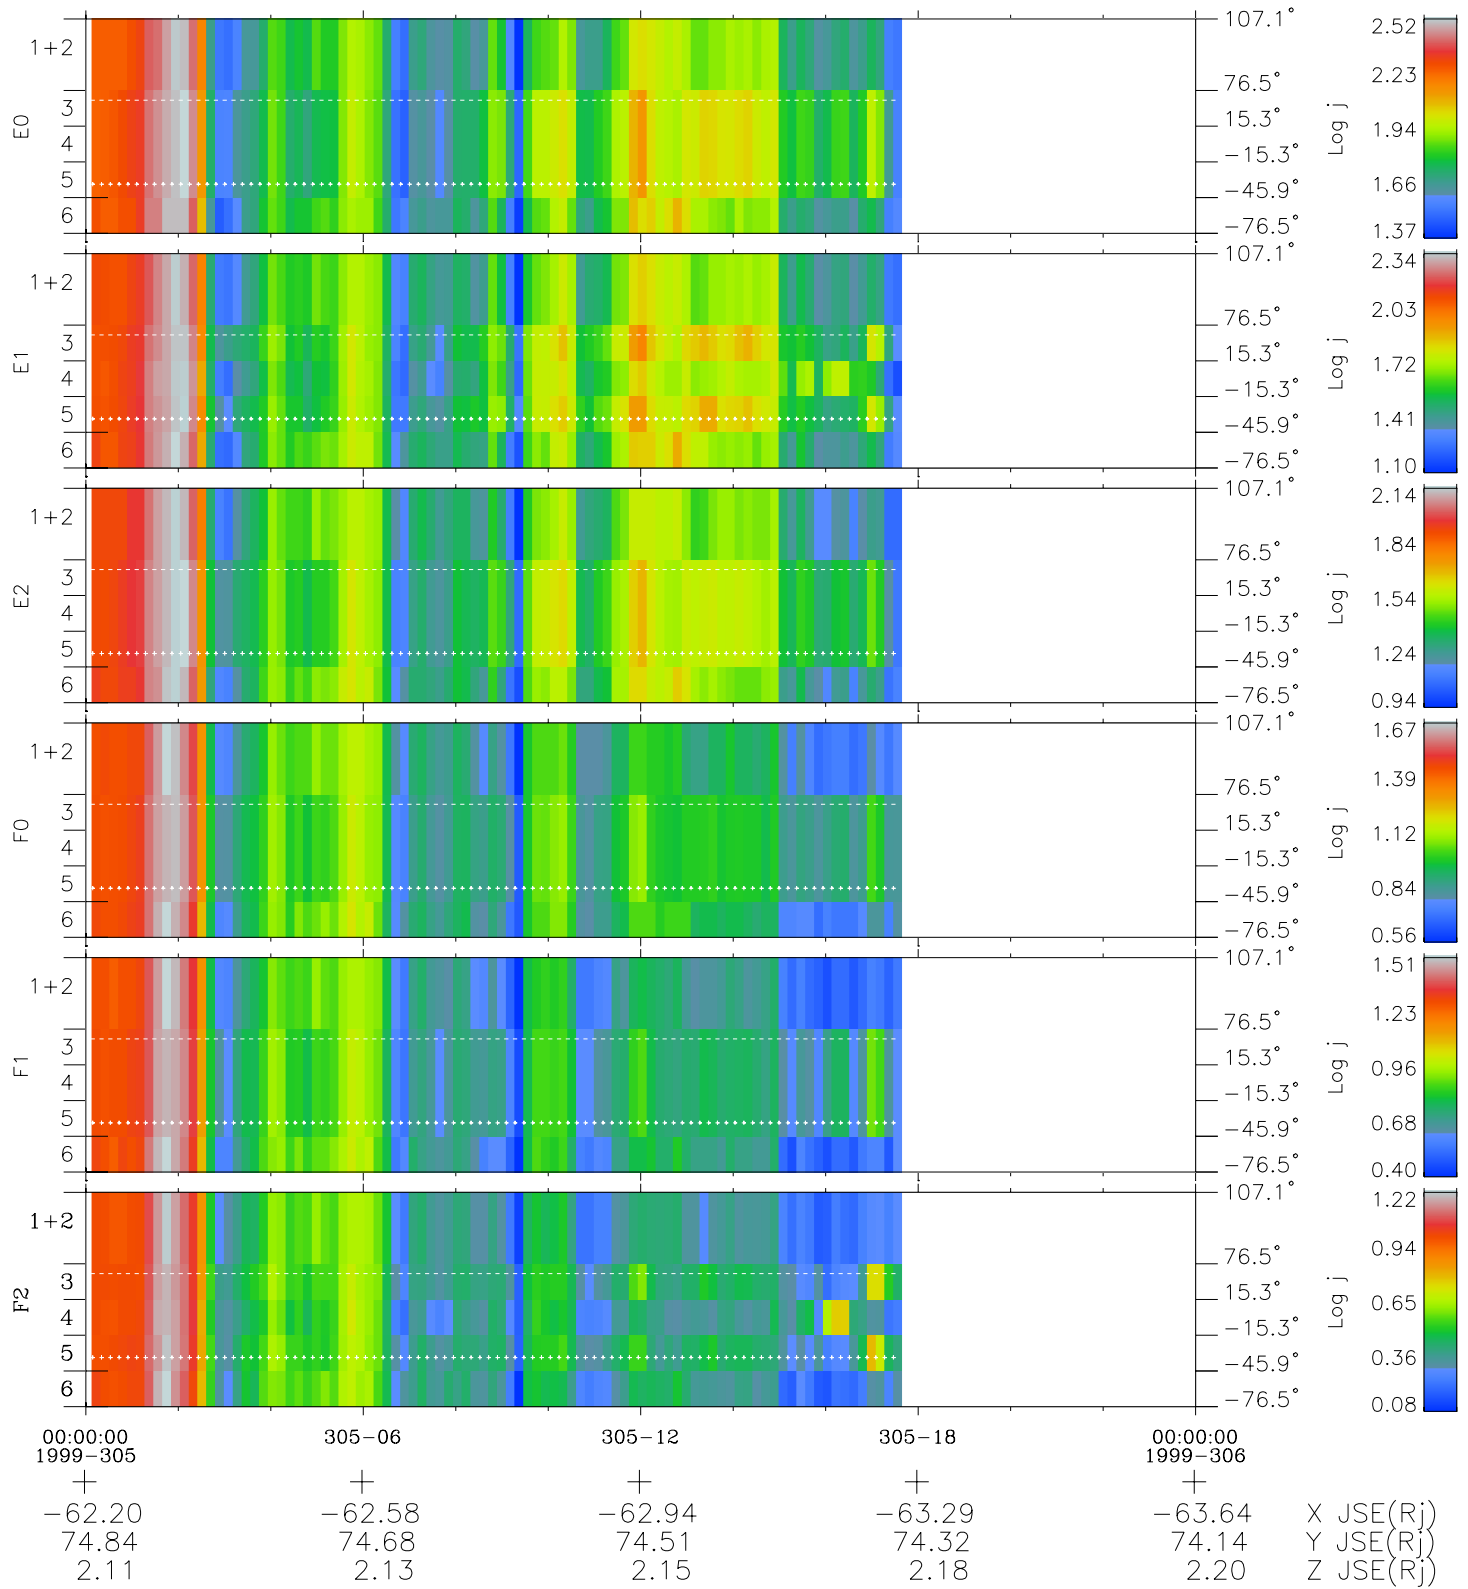

# Galileo EPD Real Elevation Anisotropies 99305

Software Version: RTELEV\_FLUX V 1.20  
 Data Production: 06-10-00  
 Plot Production: Mon Sep 17 03:27:06 2001  
 Color File: wondr3  
 Geofactor File: 1.1

◇ = Jupiter look direction  
 □ = Corotation look direction