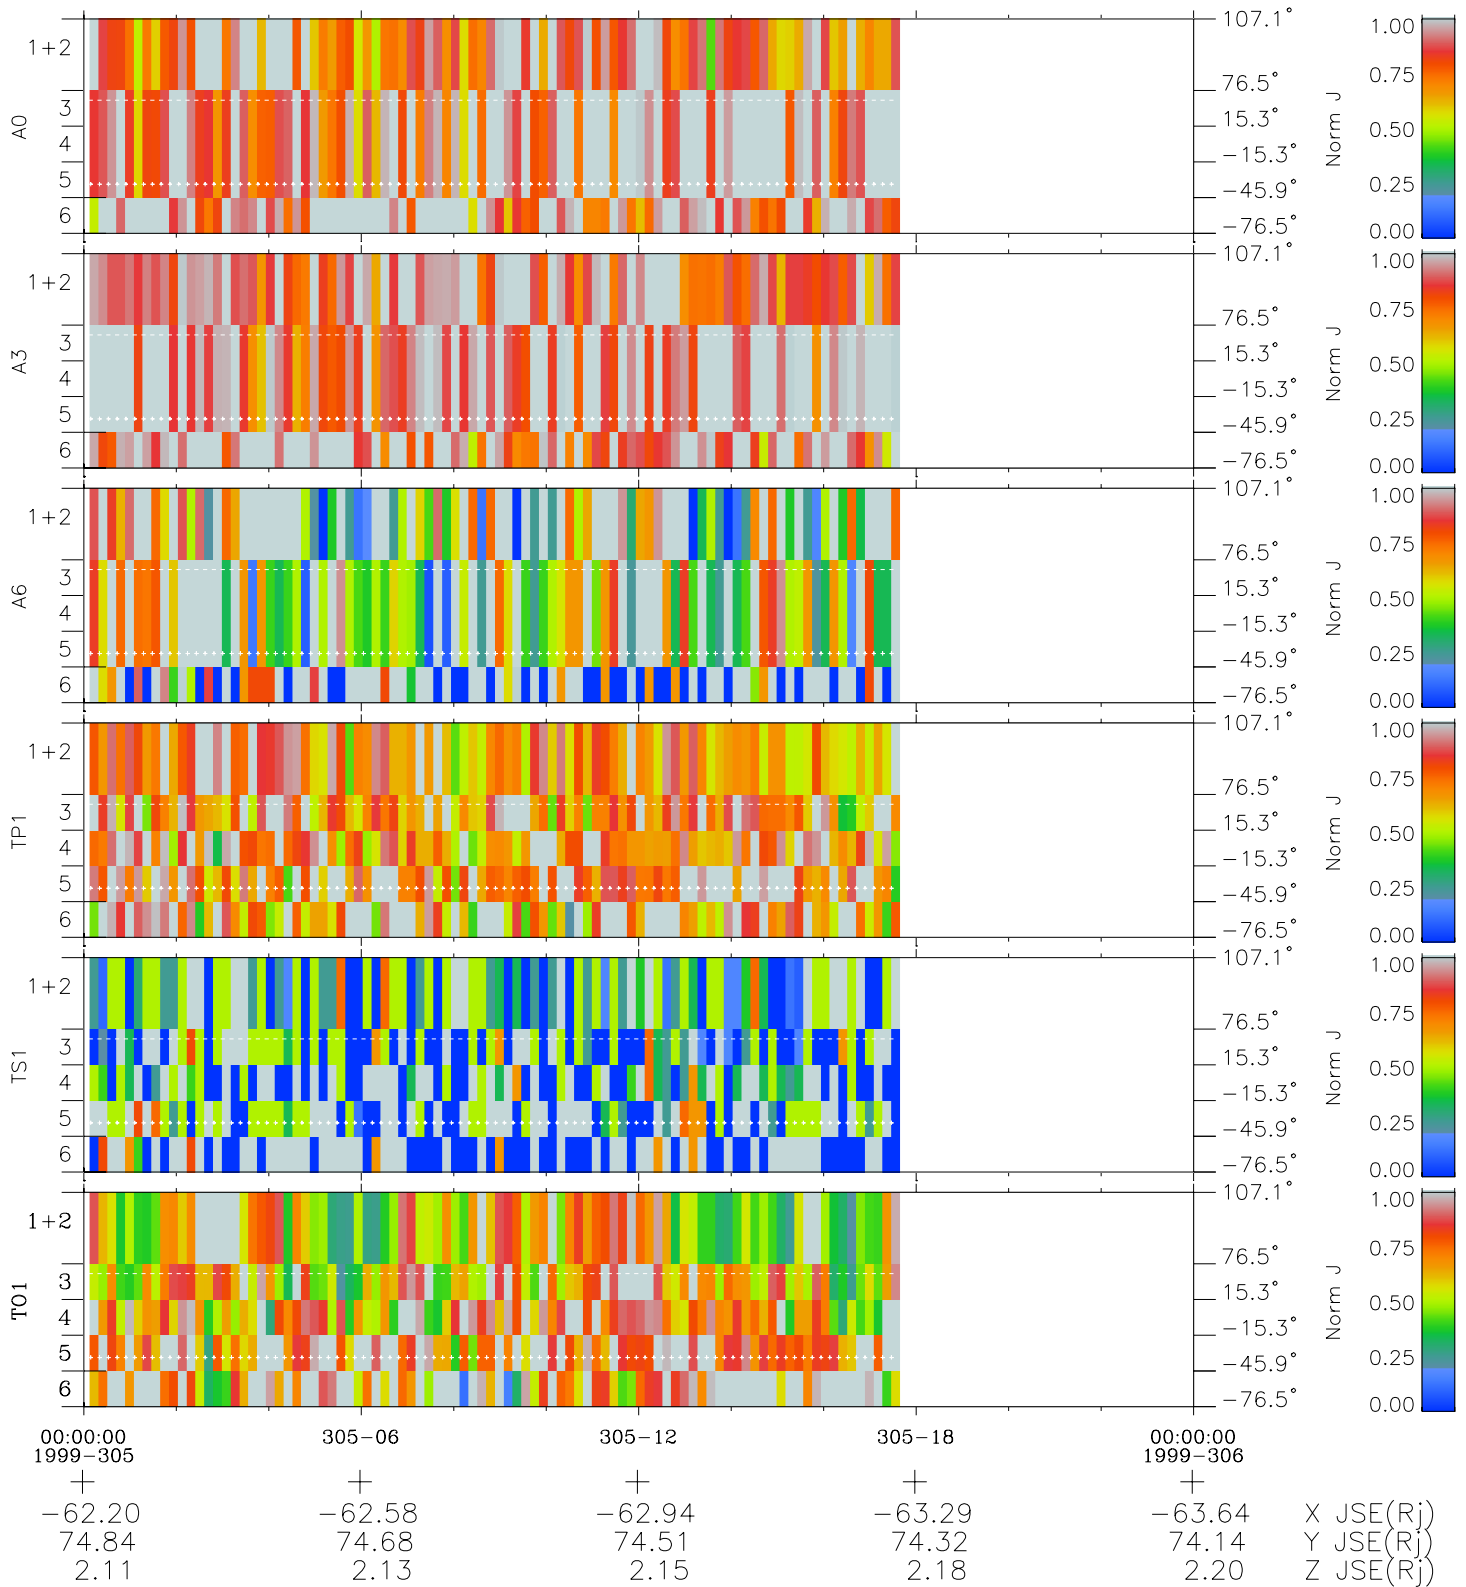

# Galileo EPD Real Elevation Anisotropies 99305

Software Version: RTELEV\_NORM V 1.20  
 Data Production: 06-10-00  
 Plot Production: Mon Sep 17 03:27:11 2001  
 Color File: wondr3  
 Geofactor File: 1.1

- ◇ = Jupiter look direction
- = Corotation look direction