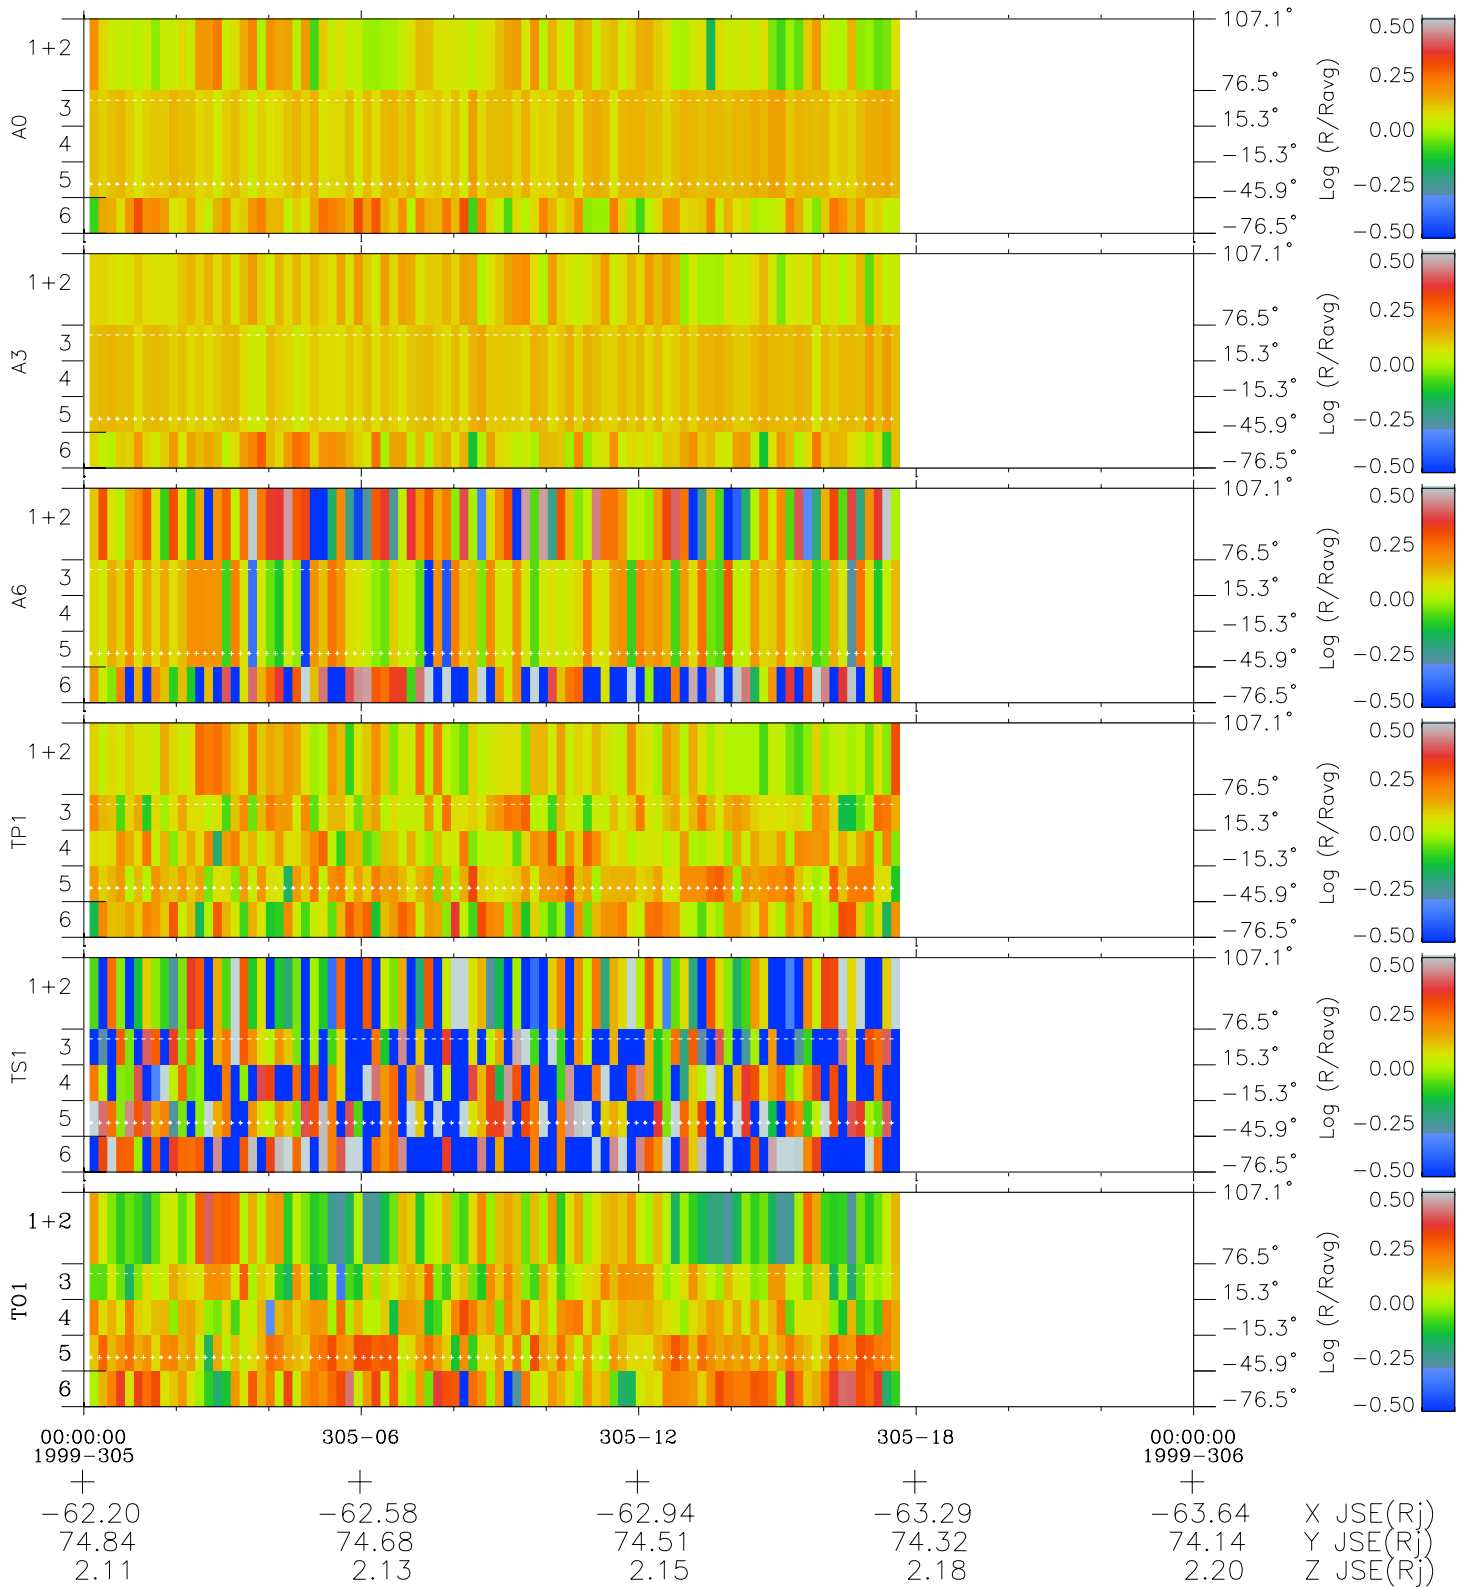

Galileo EPD Real Elevation Anisotropies 99305

Software Version: RTELEV_MEAN V 1.20
 Data Production: 06-10-00
 Plot Production: Mon Sep 17 03:26:53 2001
 Color File: wondr3
 Geofactor File: 1.1

- ◇ = Jupiter look direction
- = Corotation look direction