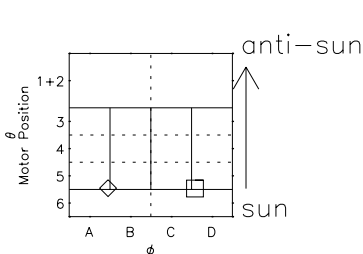

Galileo EPD Real Elevation Anisotropies 99305

Software Version: RTELEV_MEAN V 1.20
 Data Production: 06-10-00
 Plot Production: Mon Sep 17 03:26:53 2001
 Color File: wondr3
 Geofactor File: 1.1

- ◇ = Jupiter look direction
- = Corotation look direction