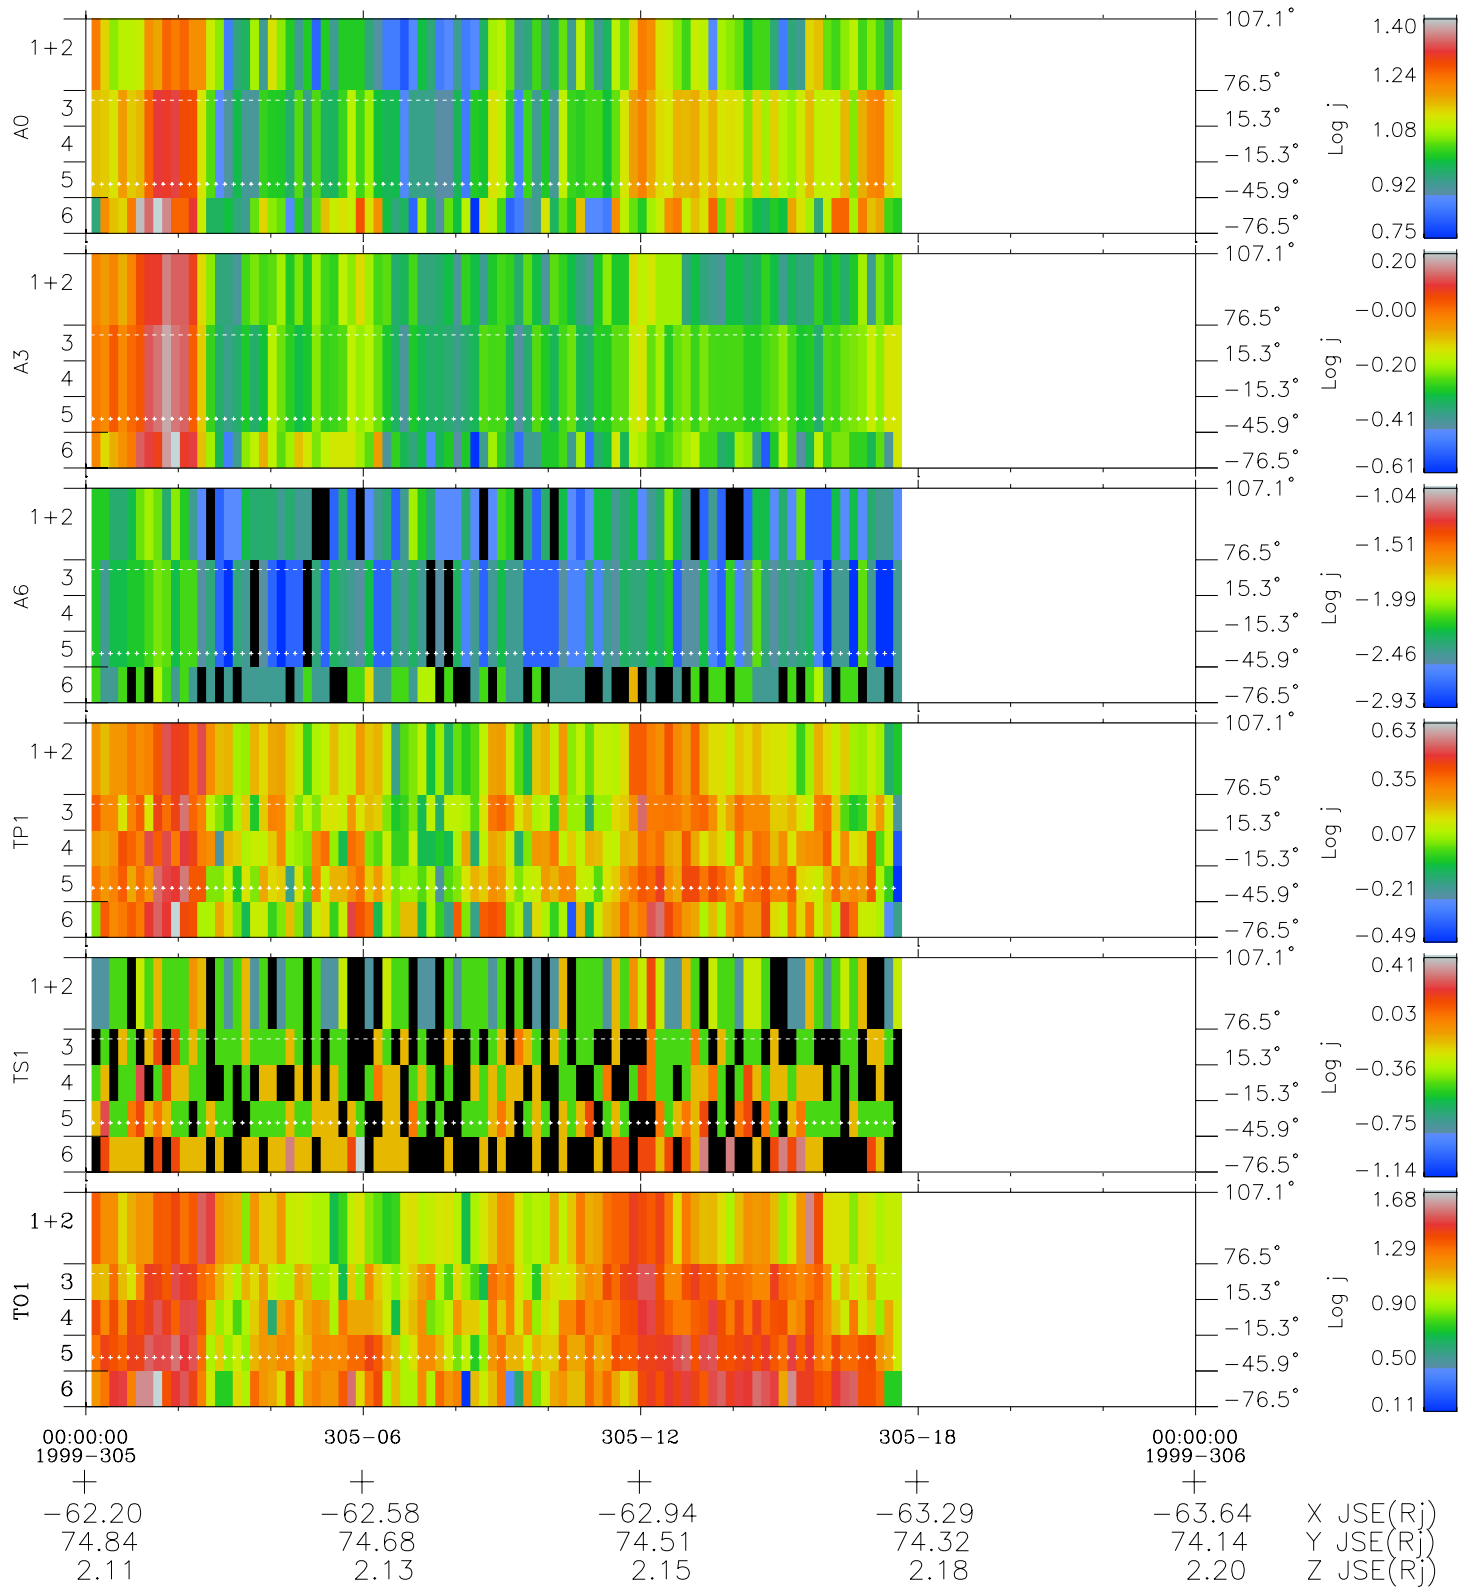

Galileo EPD Real Elevation Anisotropies 99305

Software Version: RTELEV_FLUX V 1.20
 Data Production: 06-10-00
 Plot Production: Mon Sep 17 03:27:02 2001
 Color File: wondr3
 Geofactor File: 1.1

- ◇ = Jupiter look direction
- = Corotation look direction