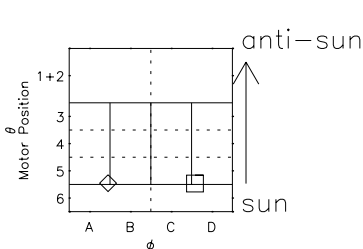

Galileo EPD Real Elevation Anisotropies 99305

Software Version: RTELEV_FLUX V 1.20
 Data Production: 06-10-00
 Plot Production: Mon Sep 17 03:27:02 2001
 Color File: wondr3
 Geofactor File: 1.1

- ◇ = Jupiter look direction
- = Corotation look direction