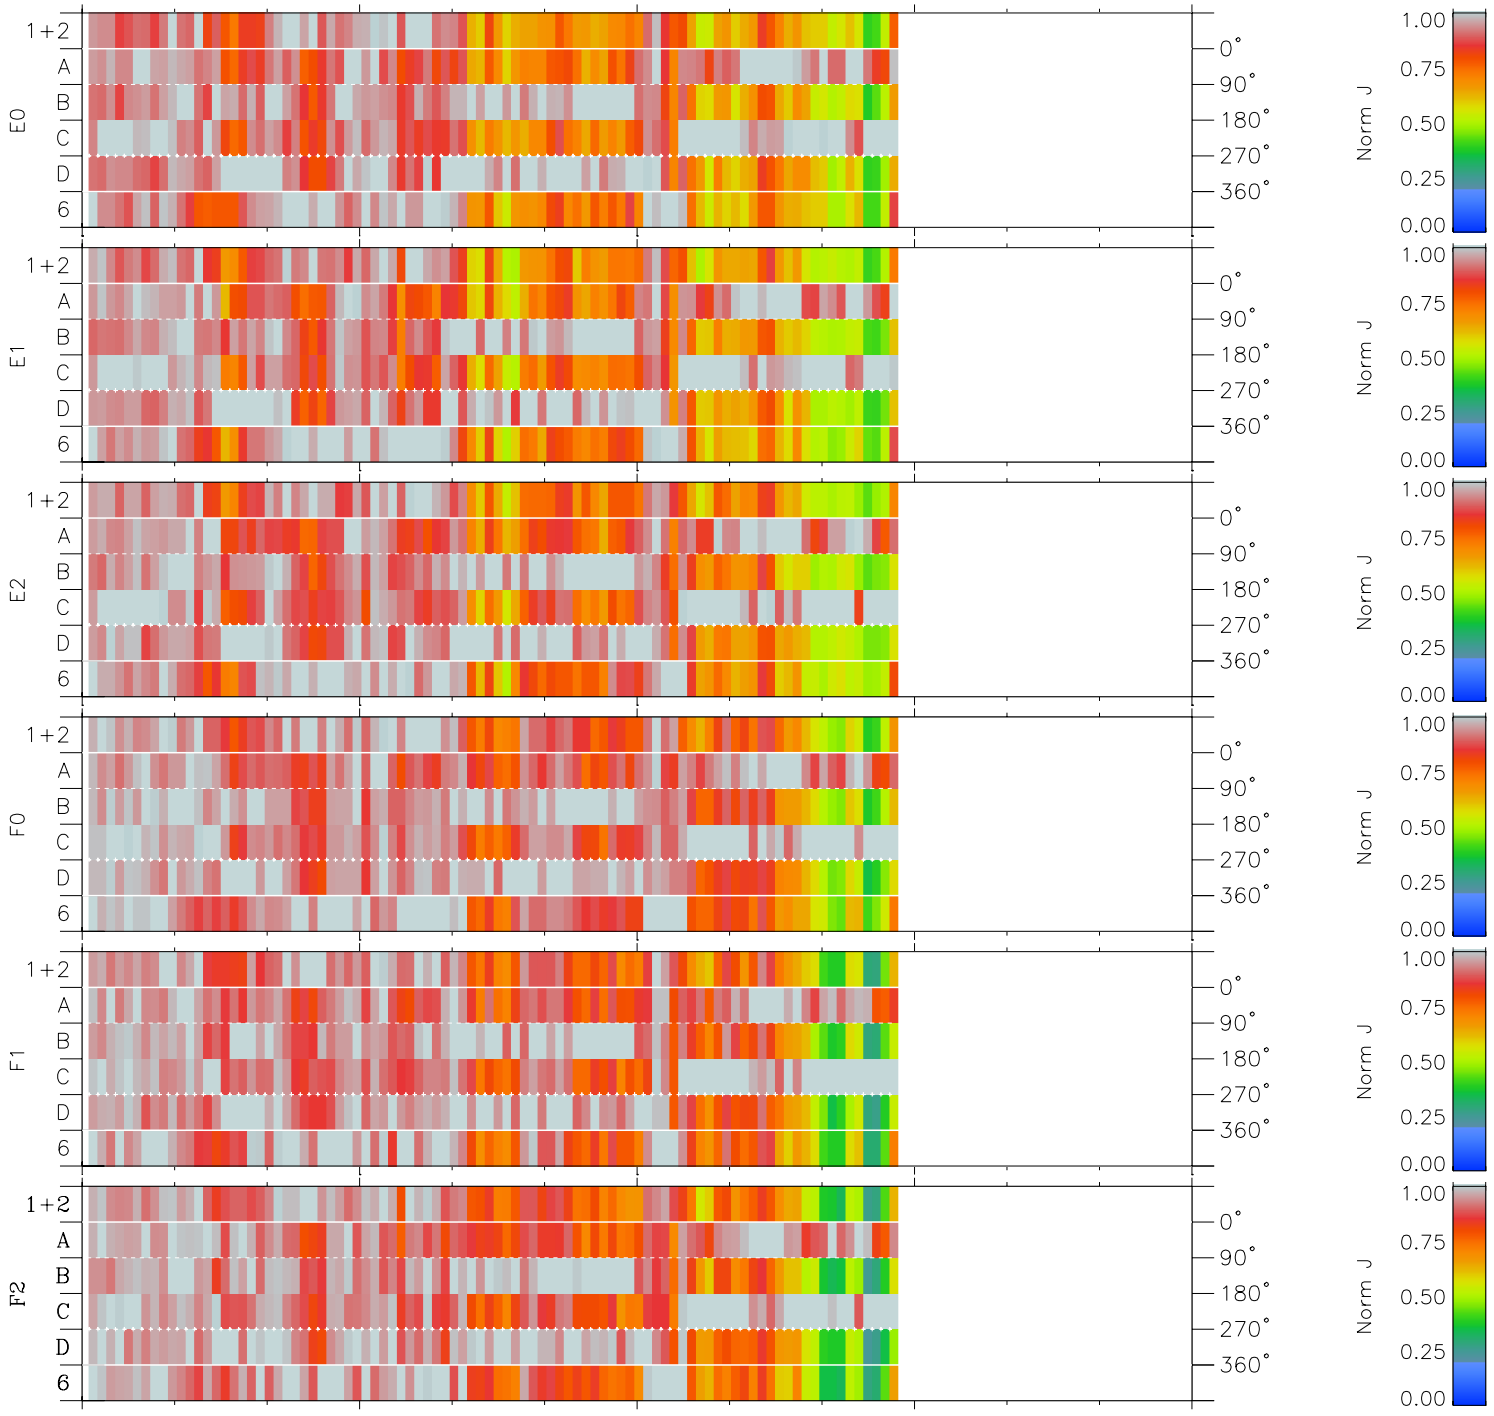

Galileo EPD Real Time Azimuth Anisotropies 99305

Software Version: RTAZIM_NORM V 1.20
 Data Production: 06-10-00
 Plot Production: Mon Sep 17 03:27:41 2001
 Color File: wondr3
 Geofactor File: 1.1

00:00:00 1999-305	305-06	305-12	305-18	00:00:00 1999-306	
+	+	+	+	+	X JSE(R _j)
-62.20	-62.58	-62.94	-63.29	-63.64	Y JSE(R _j)
74.84	74.68	74.51	74.32	74.14	Z JSE(R _j)
2.11	2.13	2.15	2.18	2.20	

- ◇ = Jupiter look direction
- = Corotation look direction