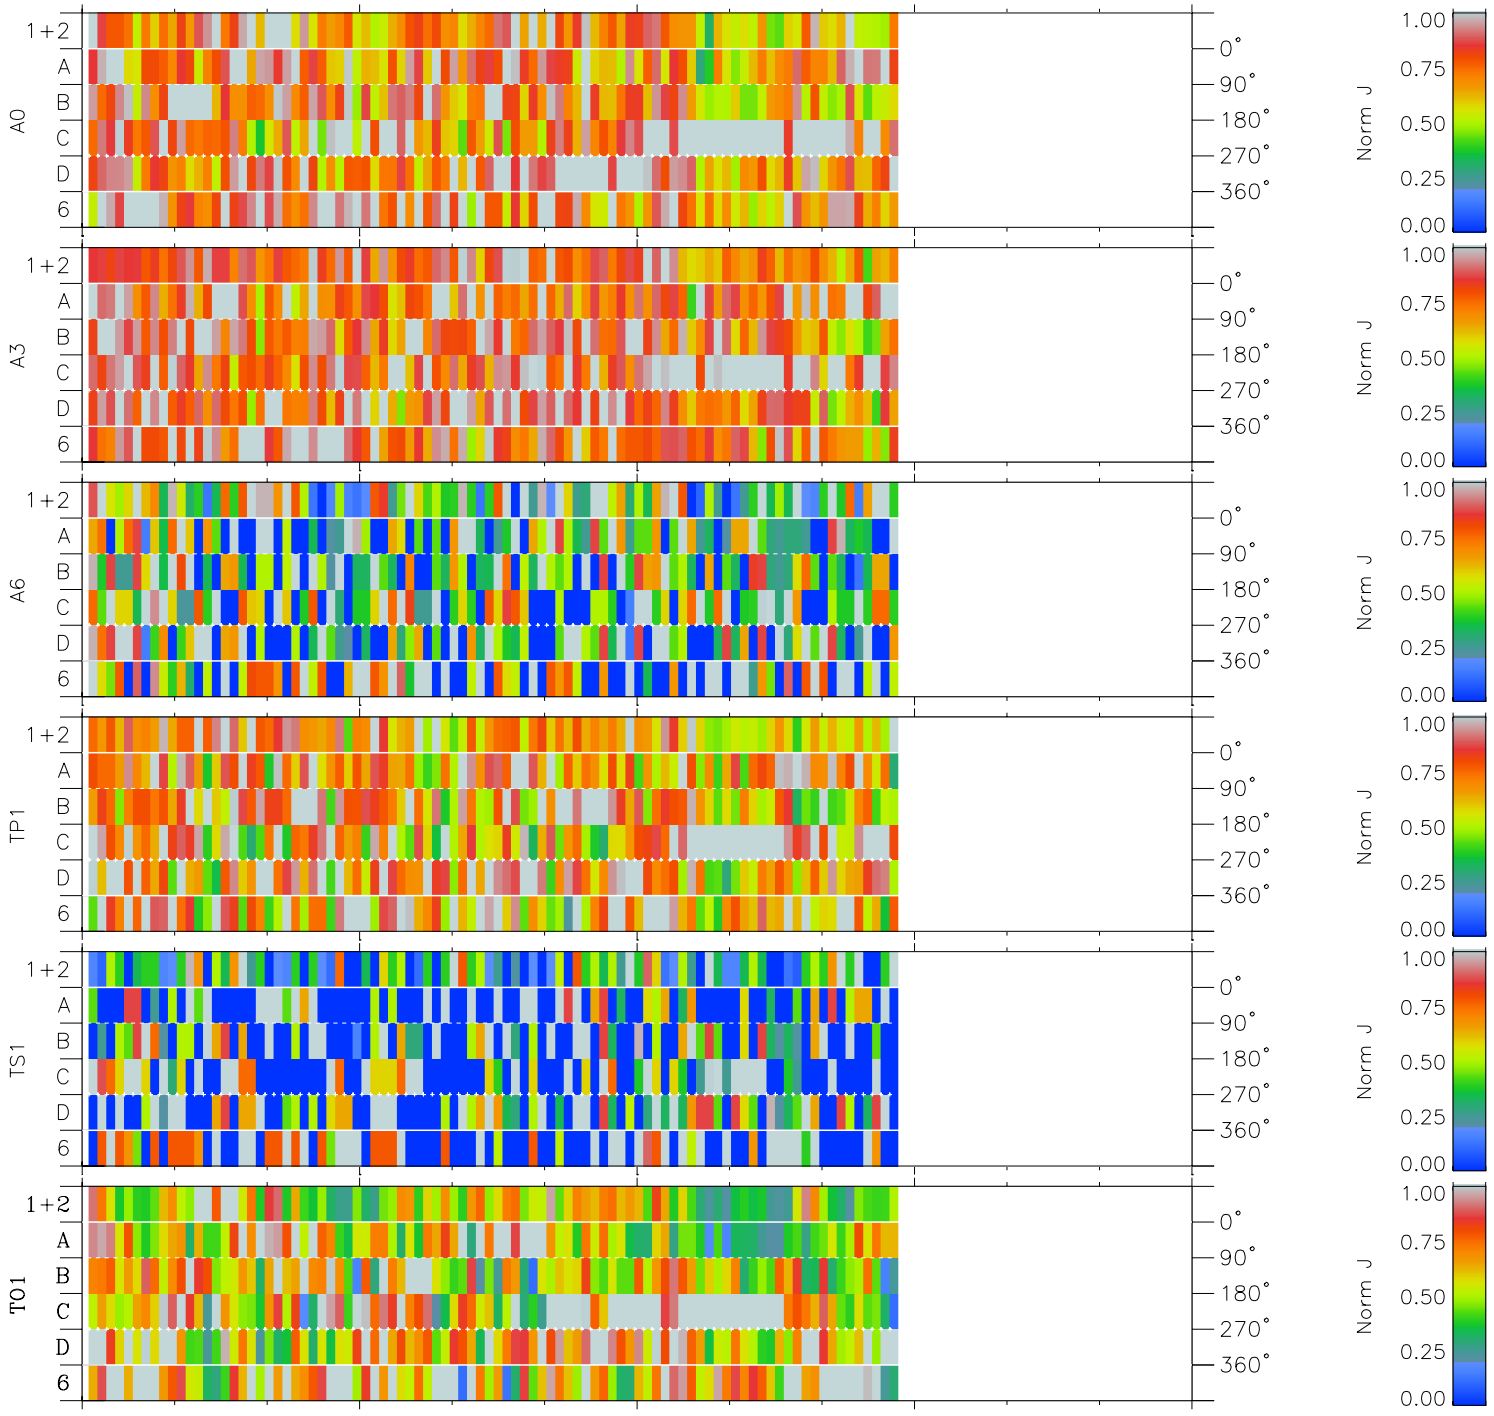

Galileo EPD Real Time Azimuth Anisotropies 99305

Software Version: RTAZIM_NORM V 1.20
Data Production: 06-10-00
Plot Production: Mon Sep 17 03:27:37 2001
Color File: wondr3
Geofactor File: 1.1

00:00:00 1999-305	305-06	305-12	305-18	00:00:00 1999-306	
+	+	+	+	+	X JSE(R _j)
-62.20	-62.58	-62.94	-63.29	-63.64	Y JSE(R _j)
74.84	74.68	74.51	74.32	74.14	Z JSE(R _j)
2.11	2.13	2.15	2.18	2.20	

- ◇ = Jupiter look direction
- = Corotation look direction