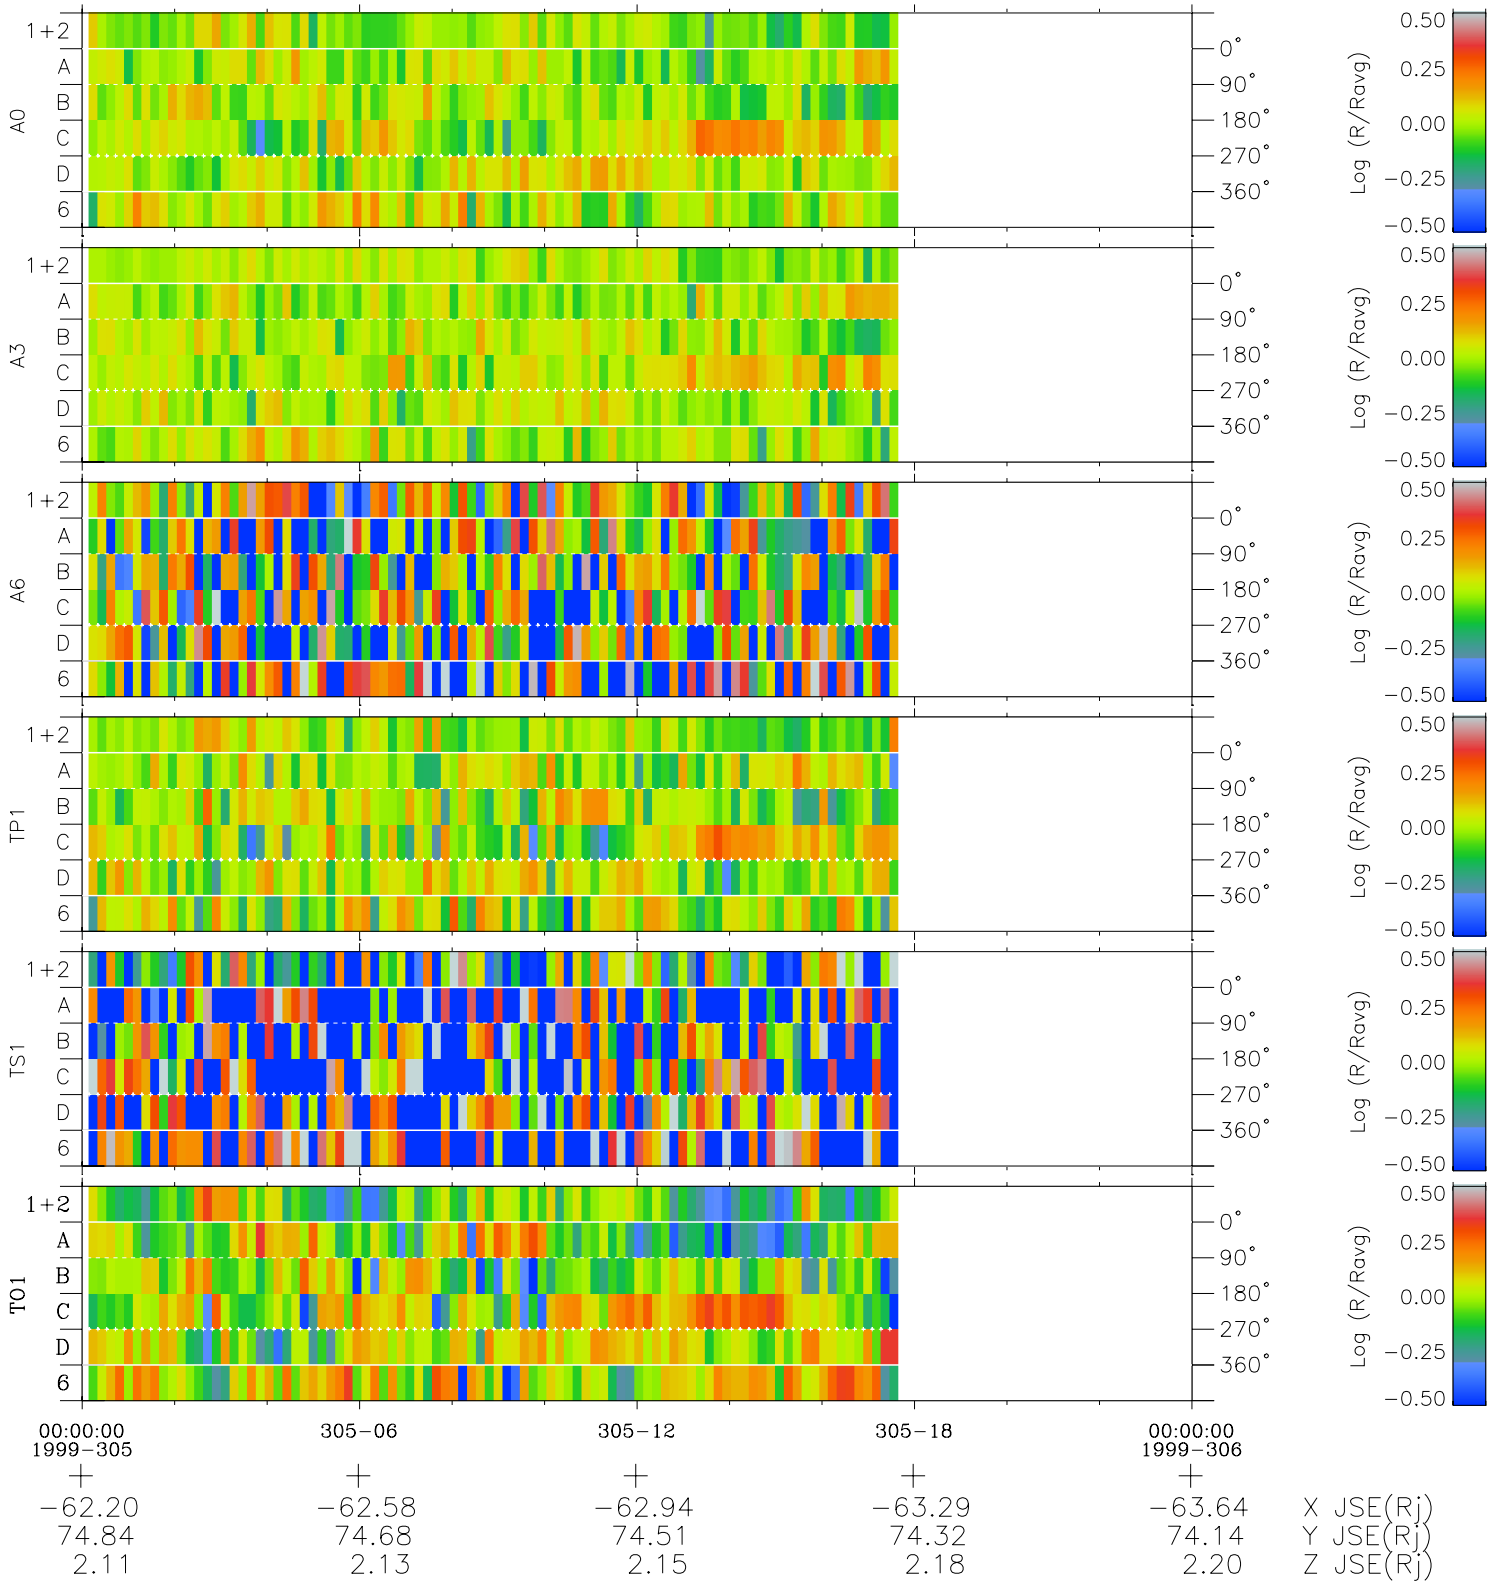

Galileo EPD Real Time Azimuth Anisotropies 99305

Software Version: RTAZIM_MEAN V 1.20
 Data Production: 06-10-00
 Plot Production: Mon Sep 17 03:27:20 2001
 Color File: wondr3
 Geofactor File: 1.1

◇ = Jupiter look direction
 □ = Corotation look direction