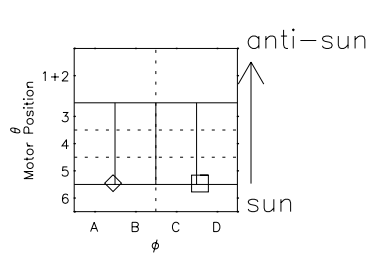

Galileo EPD Real Time Azimuth Anisotropies 99305

Software Version: RTAZIM_MEAN V 1.20
 Data Production: 06-10-00
 Plot Production: Mon Sep 17 03:27:20 2001
 Color File: wondr3
 Geofactor File: 1.1

◇ = Jupiter look direction
 □ = Corotation look direction