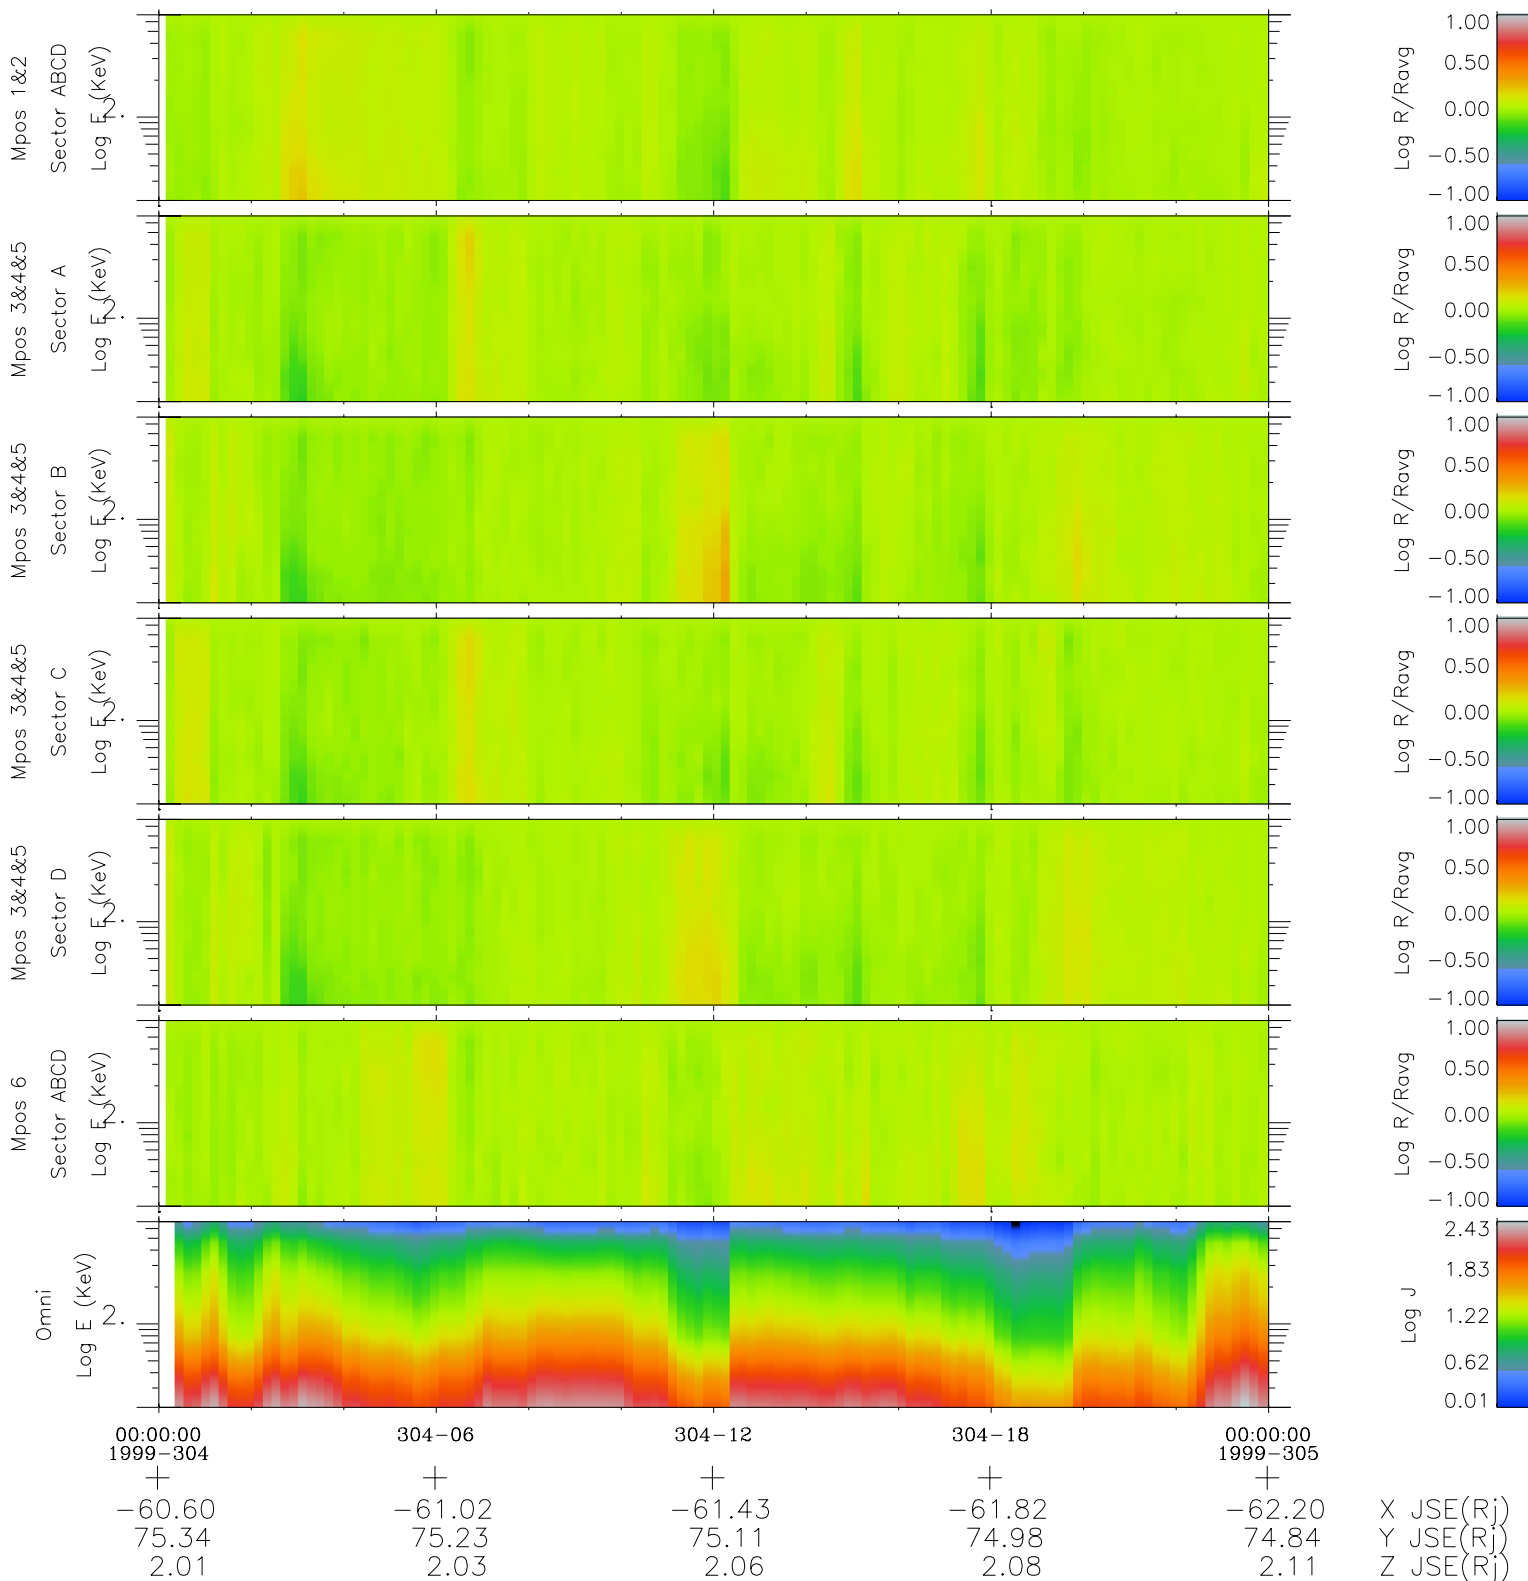

Galileo EPD Real Time R6 Electrons Spectra 99304

Software Version: RTSPEC_R6 V 1.20
 Data Production: 06-10-00
 Plot Production: Mon Sep 17 03:18:10 2001
 Color File: wondr3
 Geofactor File: 1.1

- ◇ = Jupiter look direction
- = Corotation look direction