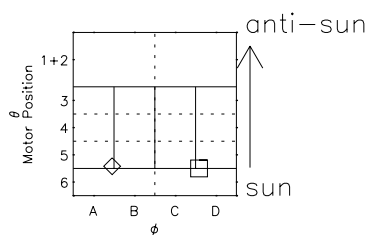

Galileo EPD Real Time R6 Electrons Spectra 99304

Software Version: RTSPEC_R6 V 1.20
 Data Production: 06-10-00
 Plot Production: Mon Sep 17 03:18:10 2001
 Color File: wondr3
 Geofactor File: 1.1

- ◇ = Jupiter look direction
- = Corotation look direction