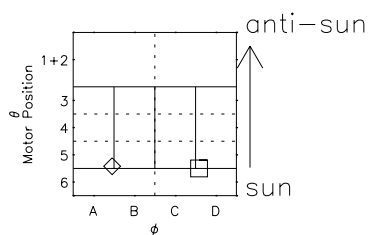

# Galileo EPD Real Time R6 Ions Spectra 99304

Software Version: RTSPEC\_R6 V 1.20  
 Data Production: 06-10-00  
 Plot Production: Mon Sep 17 03:18:03 2001  
 Color File: wondr3  
 Geofactor File: 1.1

- ◇ = Jupiter look direction
- = Corotation look direction