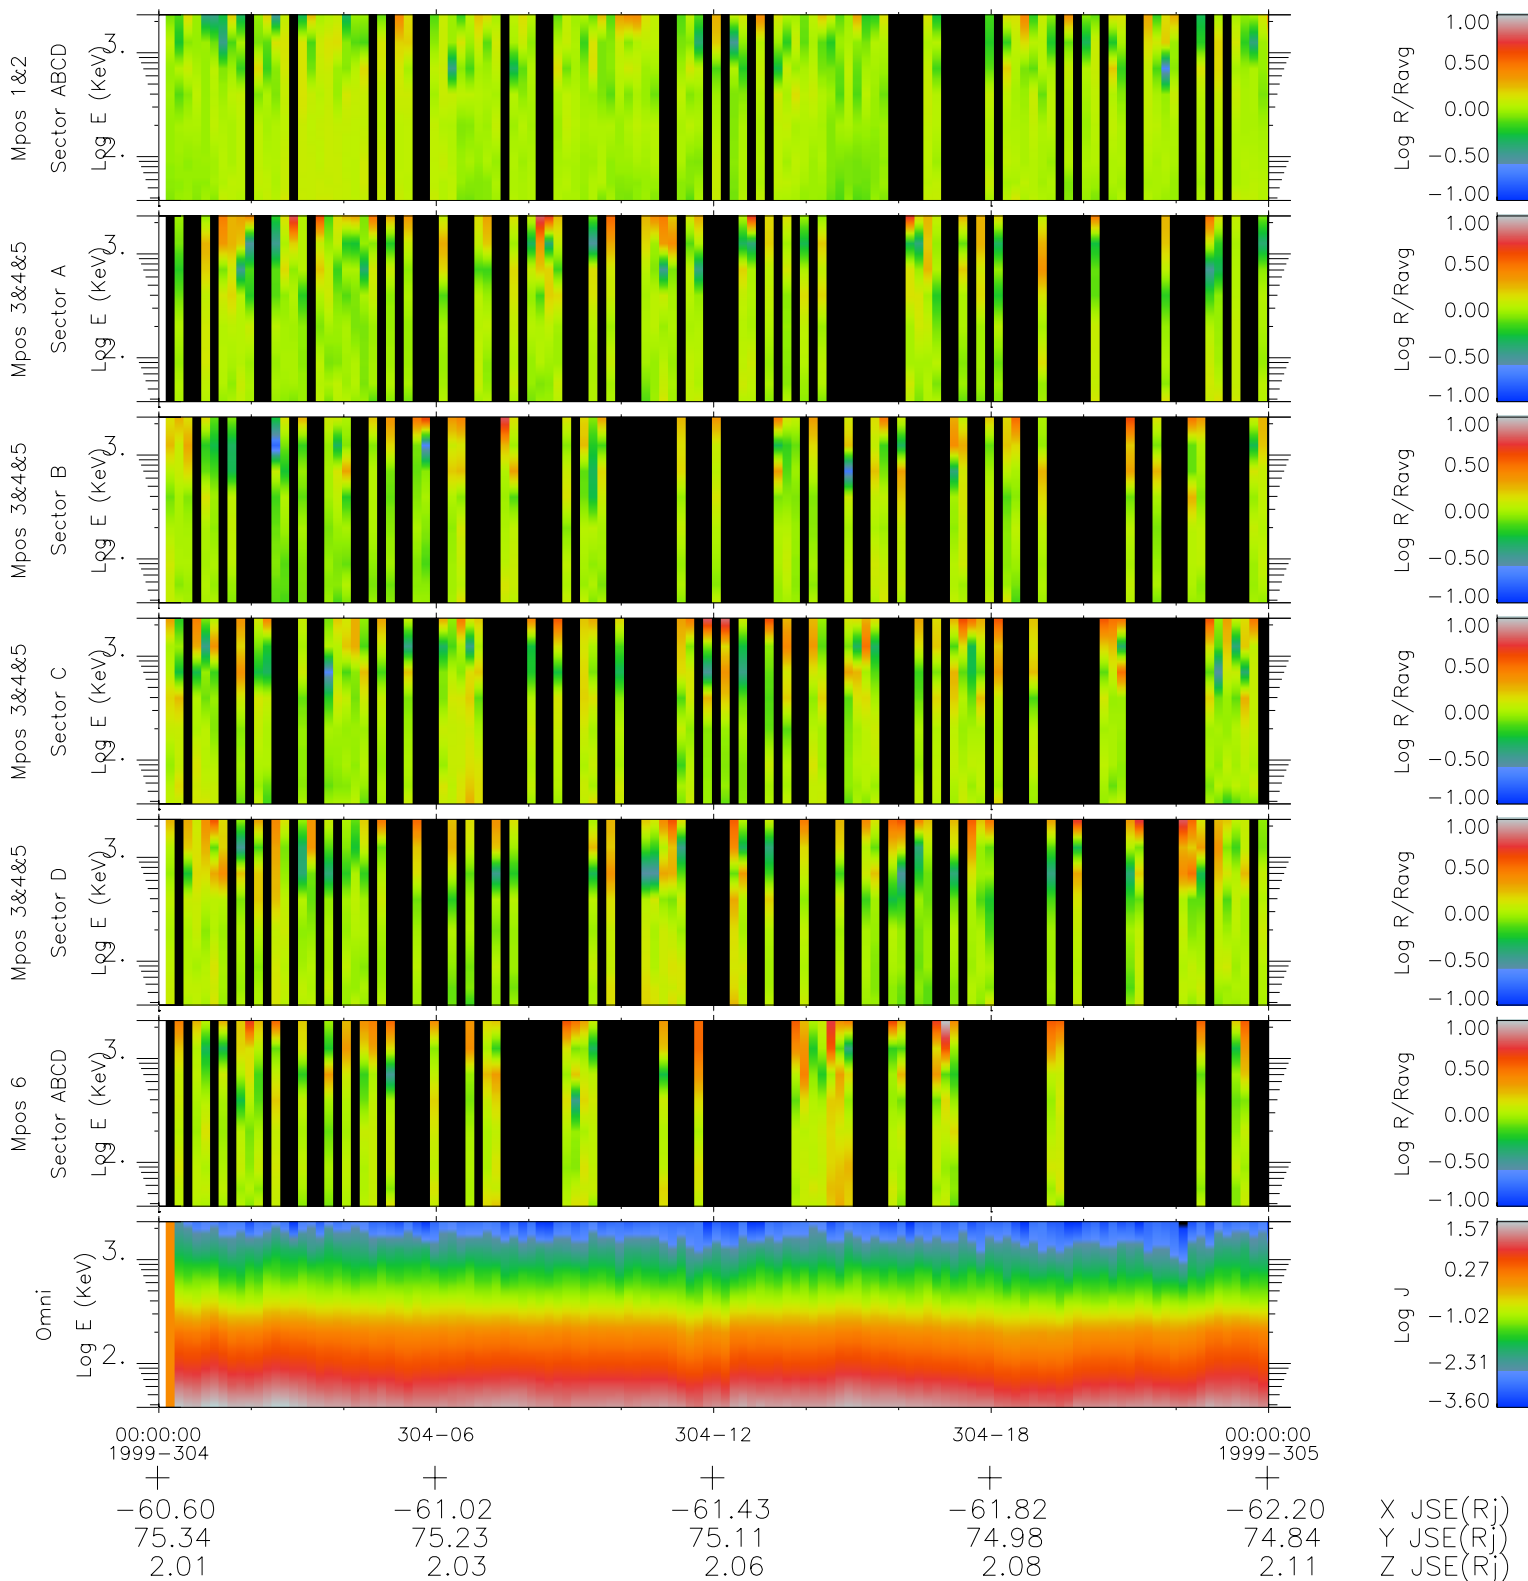

# Galileo EPD Real Time R6 Ions Spectra 99304

Software Version: RTSPEC\_R6 V 1.20  
 Data Production: 06-10-00  
 Plot Production: Mon Sep 17 03:18:03 2001  
 Color File: wondr3  
 Geofactor File: 1.1

- ◇ = Jupiter look direction
- = Corotation look direction