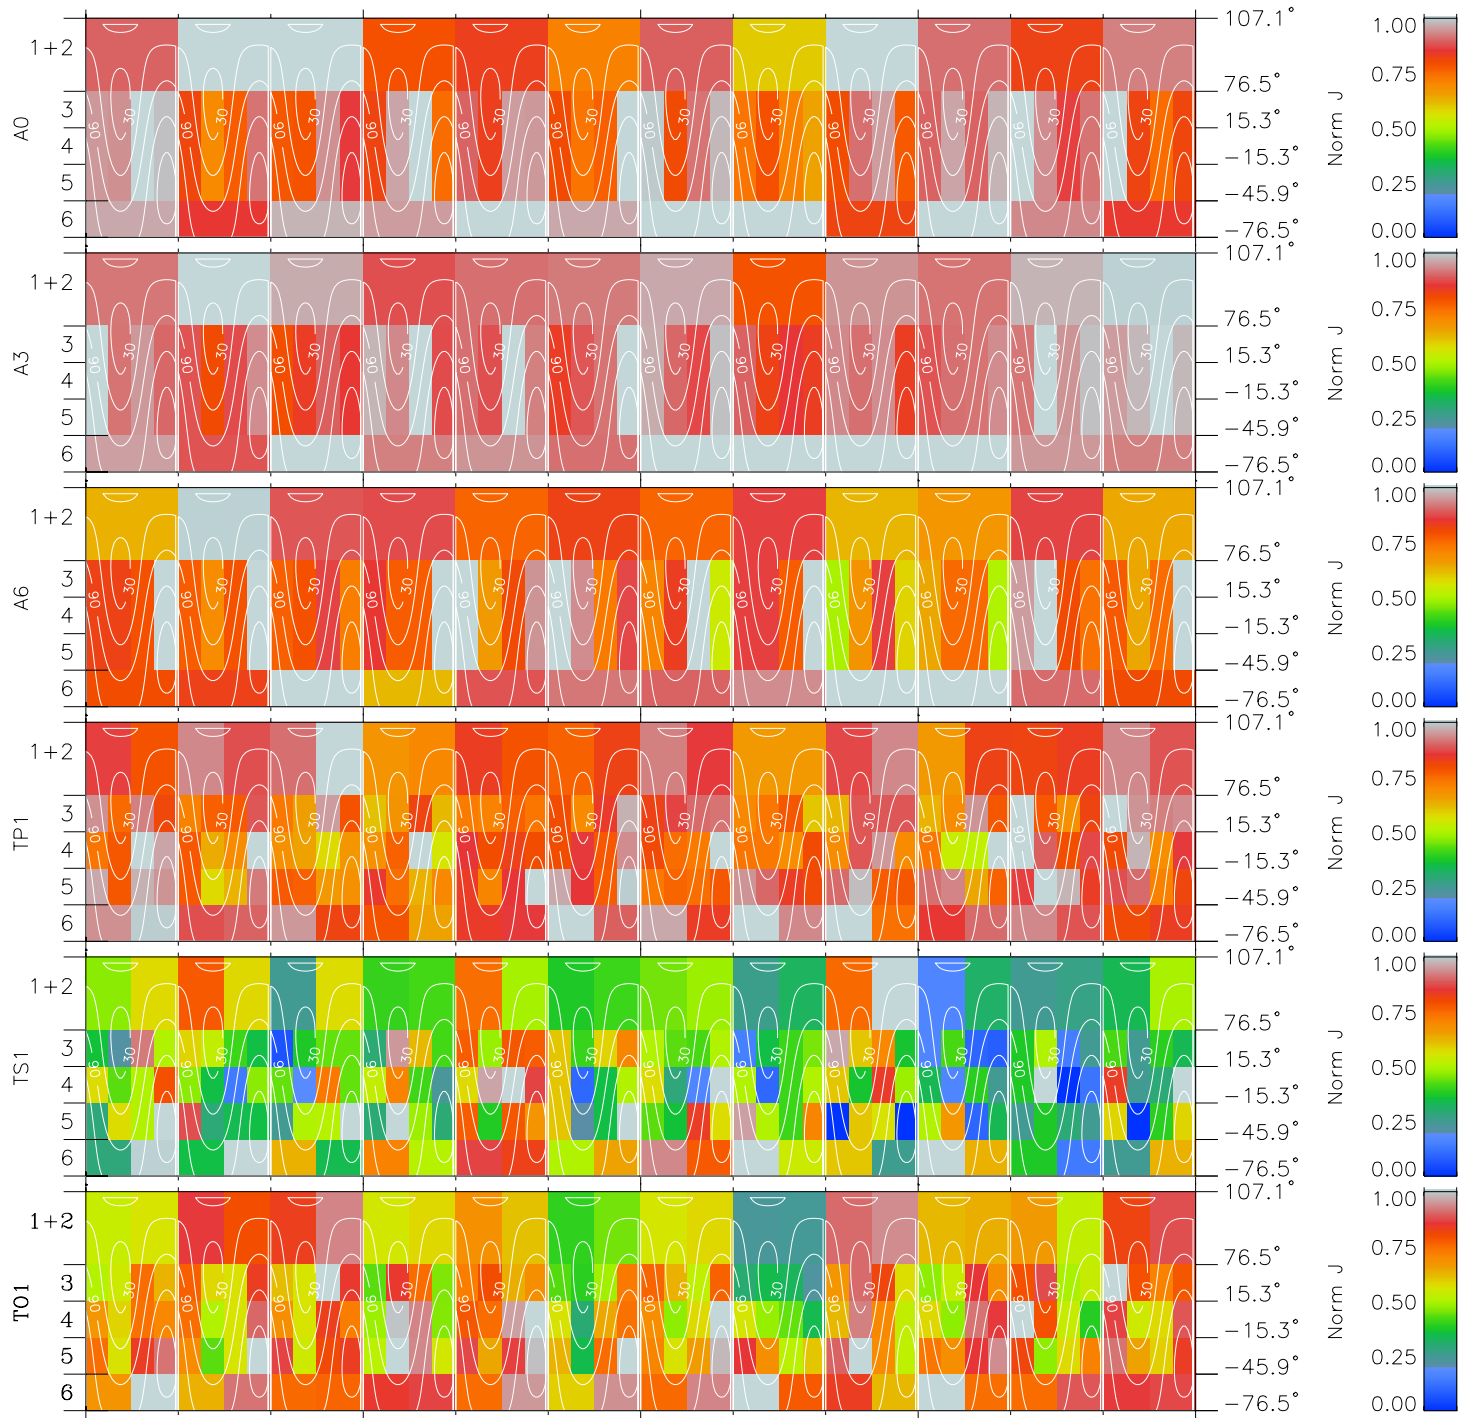

# Galileo EPD Real Time All-Sky Anisotropies 99304

Software Version: RTSKY\_NORM V 1.20  
 Data Production: 06-10-00  
 Plot Production: Mon Sep 17 03:18:53 2001  
 Color File: wondr3  
 Geofactor File: 1.1

00:00:00 1999-304	304-06	304-12	304-18	00:00:00 1999-305	X JSE(R <sub>j</sub> )
+	+	+	+	+	Y JSE(R <sub>j</sub> )
-60.60	-61.02	-61.43	-61.82	-62.20	Z JSE(R <sub>j</sub> )
75.34	75.23	75.11	74.98	74.84	
2.01	2.03	2.06	2.08	2.11	

- ◇ = Jupiter look direction
- = Corotation look direction