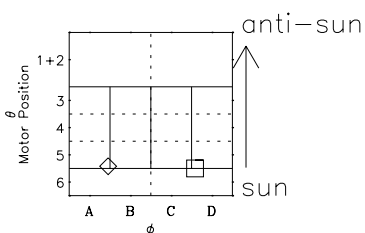

# Galileo EPD Real-Time Six-Sector 99304

Software Version: RTLINE\_R6 V 1.20  
Data Production: 06-10-00  
Plot Production: Mon Sep 17 03:20:16 2001

◇ = Jupiter look direction  
□ = Corotation look direction