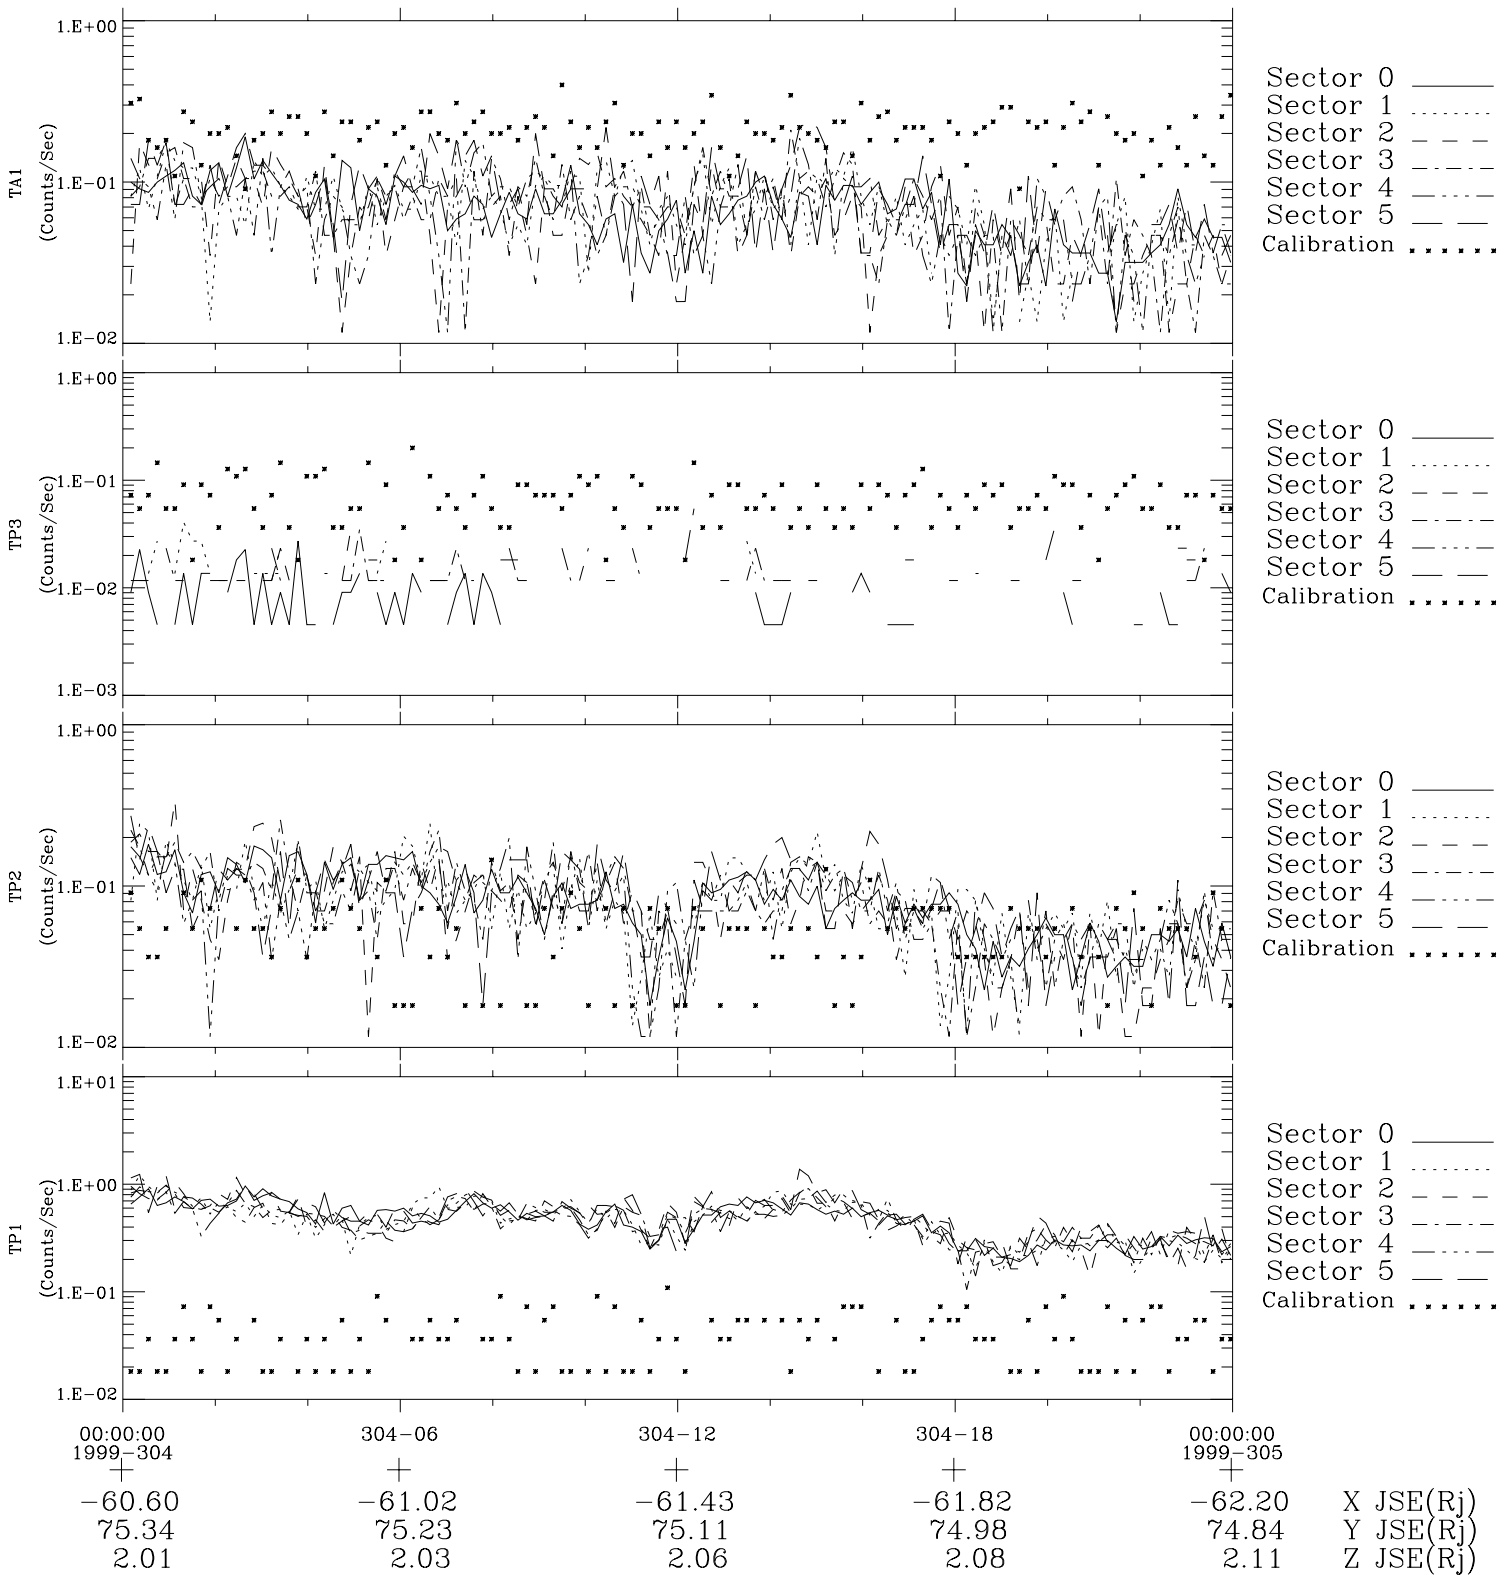

# Galileo EPD Real-Time Six-Sector 99304

Software Version: RTLINE\_R6 V 1.20  
Data Production: 06-10-00  
Plot Production: Mon Sep 17 03:20:16 2001

◇ = Jupiter look direction  
□ = Corotation look direction