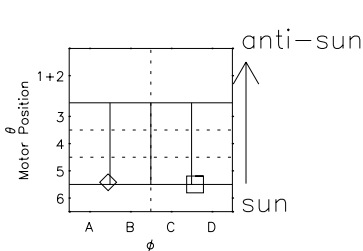

Galileo EPD Real Elevation Anisotropies 99304

Software Version: RTELEV_MEAN V 1.20
 Data Production: 06-10-00
 Plot Production: Mon Sep 17 03:19:11 2001
 Color File: wondr3
 Geofactor File: 1.1

- ◇ = Jupiter look direction
- = Corotation look direction