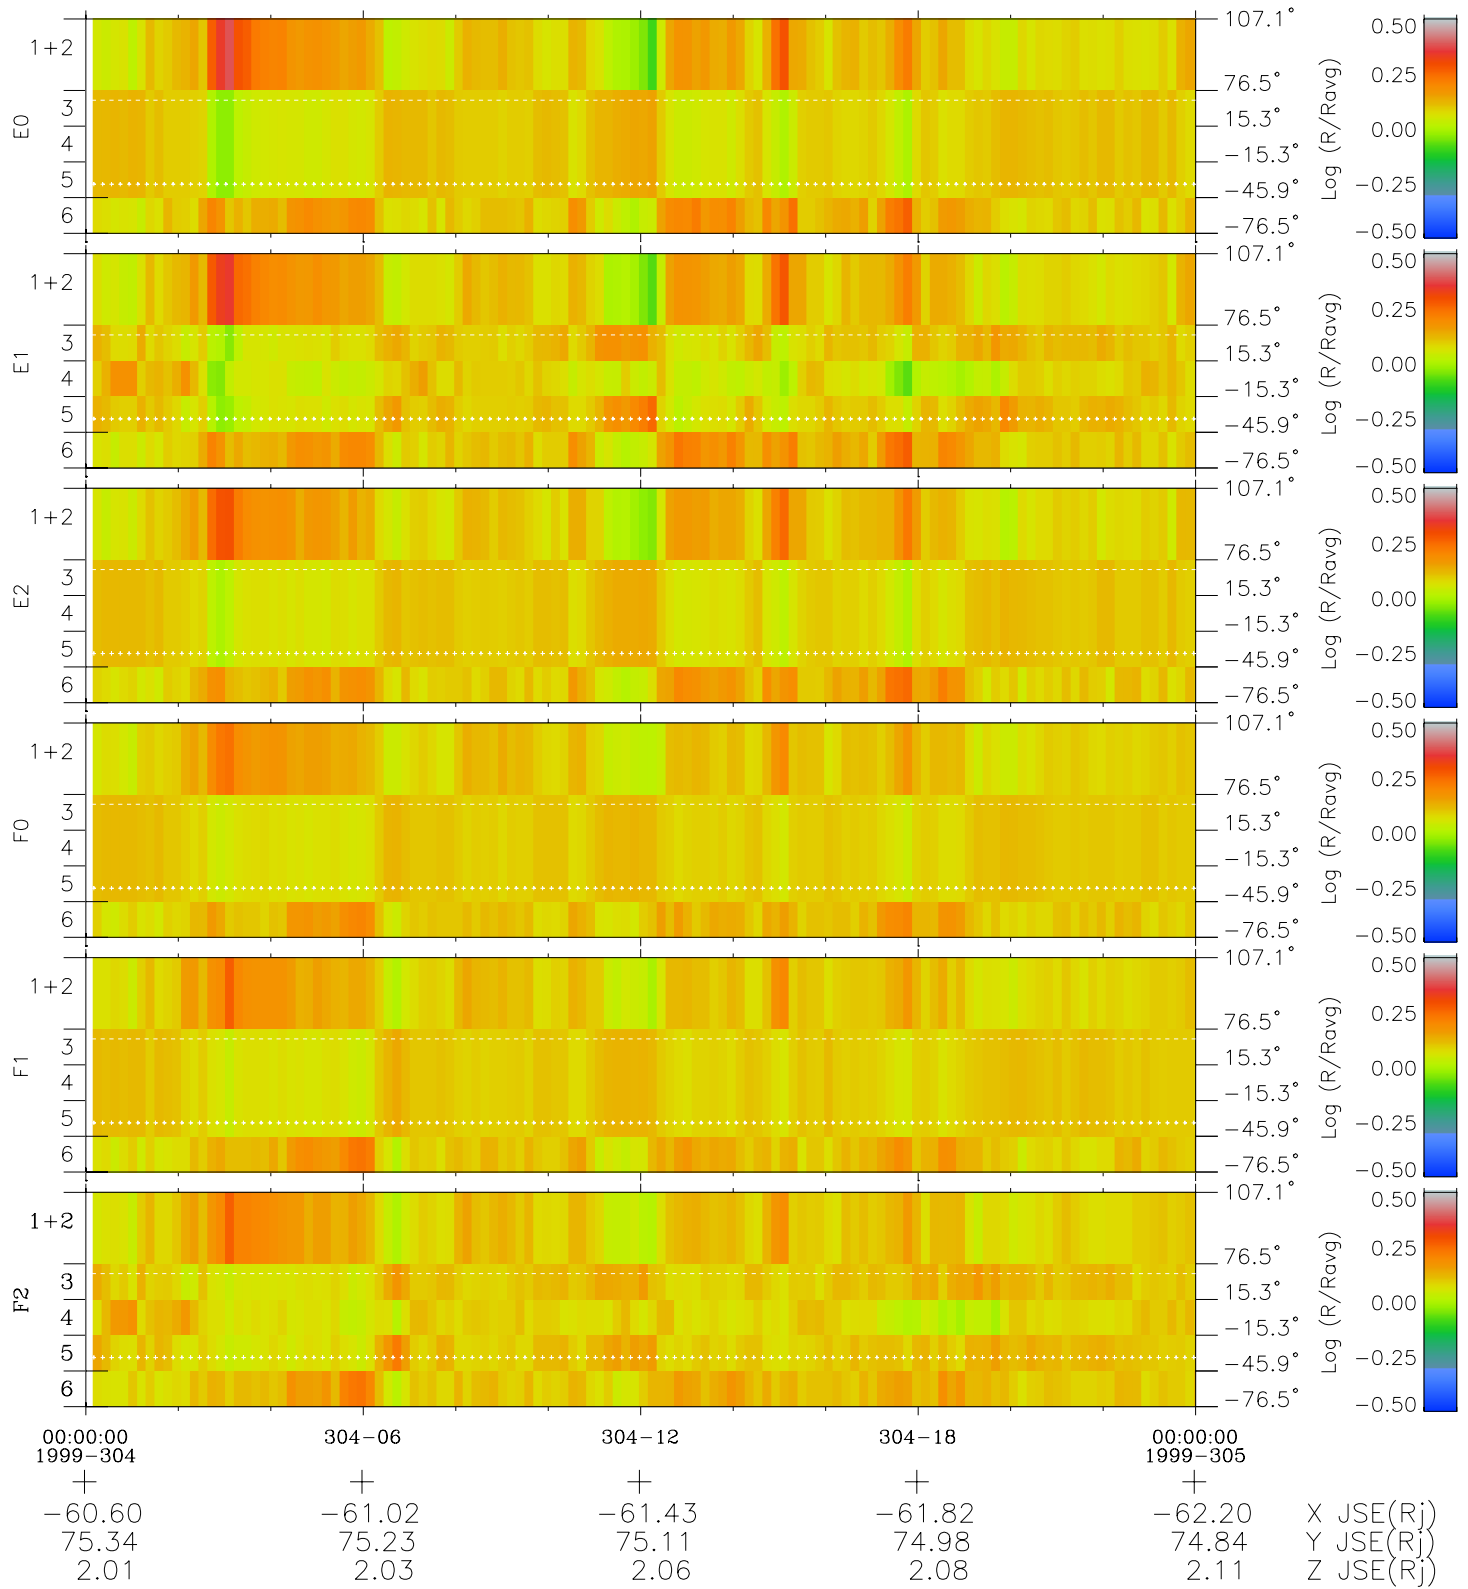

Galileo EPD Real Elevation Anisotropies 99304

Software Version: RTELEV_MEAN V 1.20
 Data Production: 06-10-00
 Plot Production: Mon Sep 17 03:19:11 2001
 Color File: wondr3
 Geofactor File: 1.1

- ◇ = Jupiter look direction
- = Corotation look direction