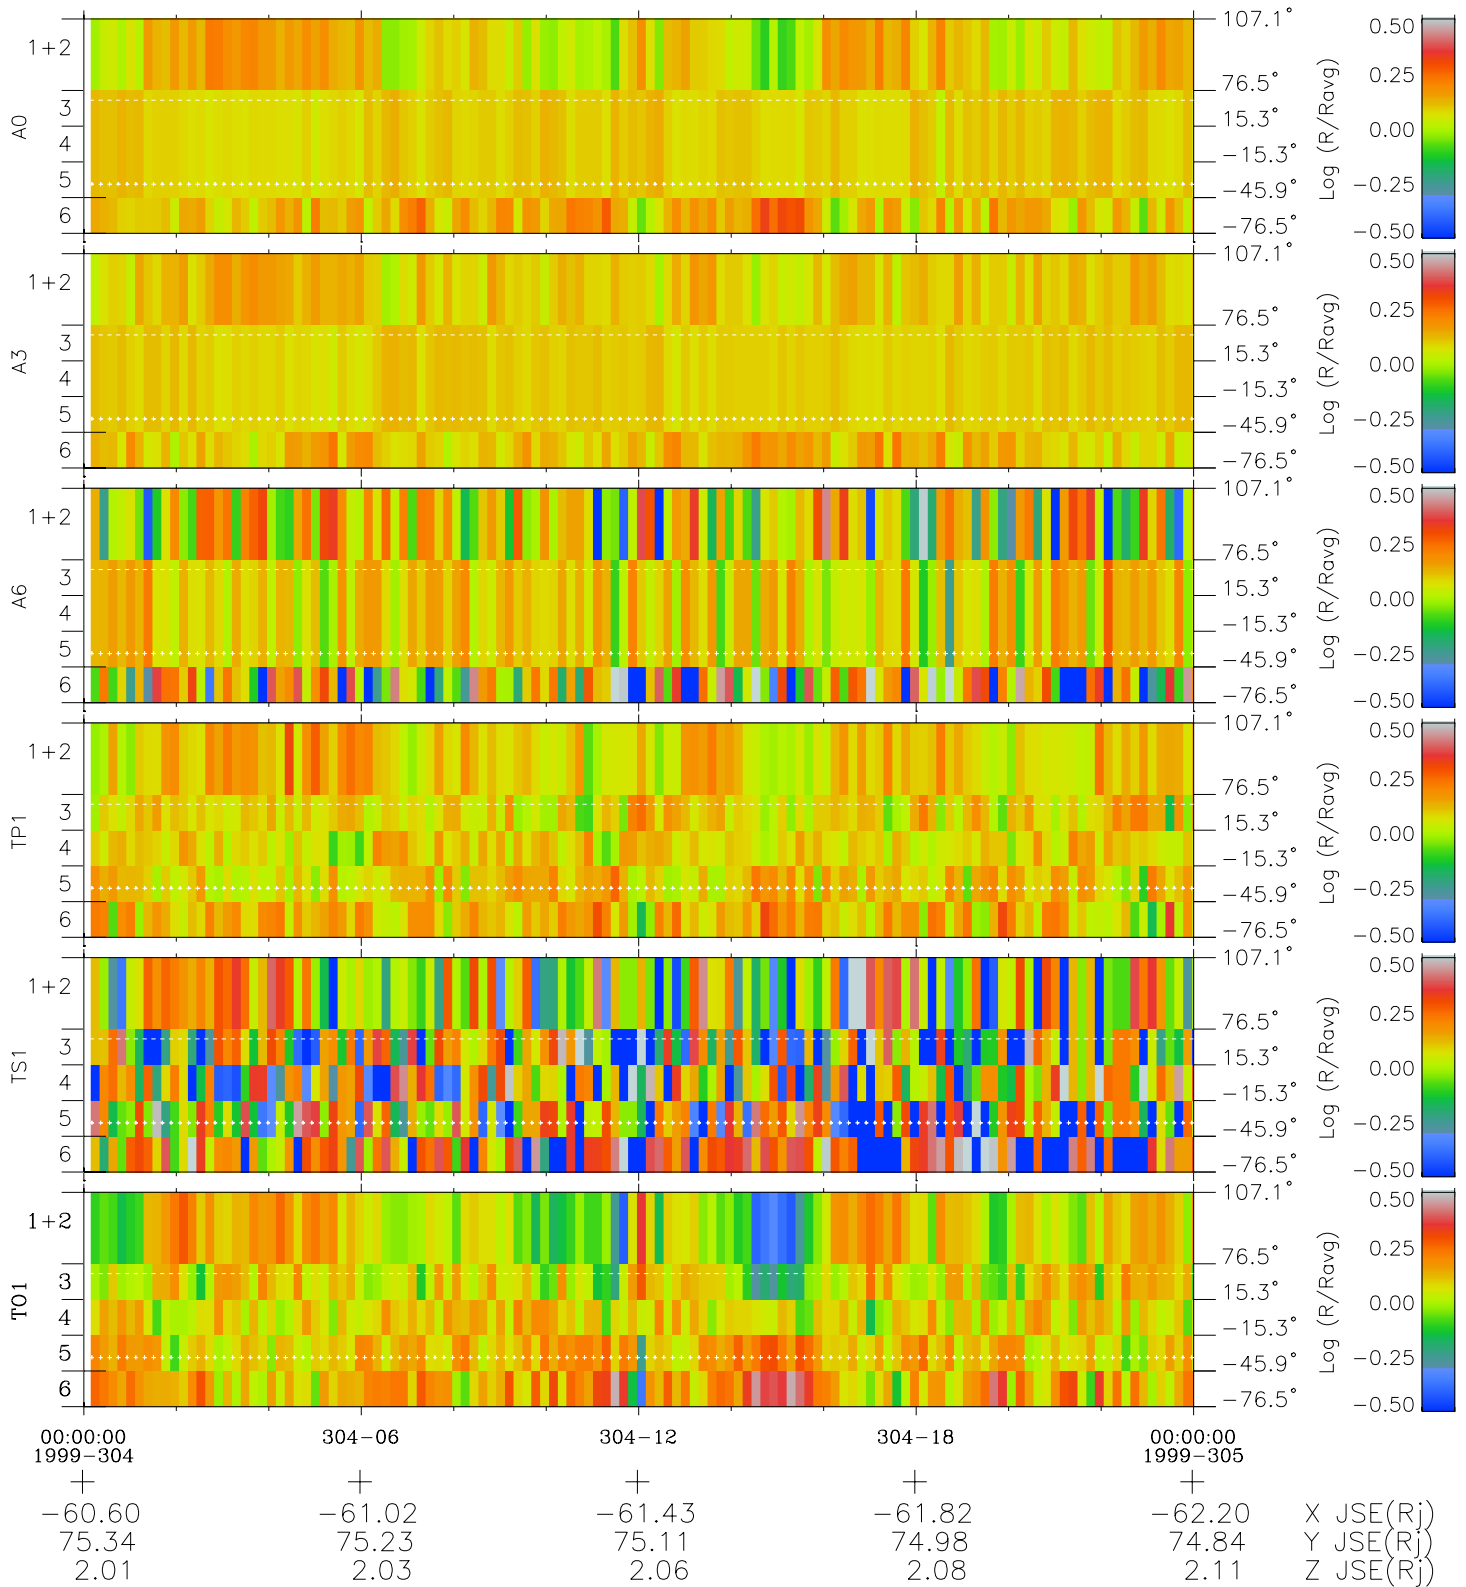

Galileo EPD Real Elevation Anisotropies 99304

Software Version: RTELEV_MEAN V 1.20
Data Production: 06-10-00
Plot Production: Mon Sep 17 03:19:05 2001
Color File: wondr3
Geofactor File: 1.1

- ◇ = Jupiter look direction
- = Corotation look direction