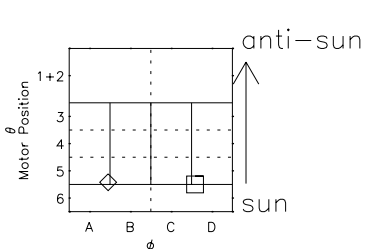

Galileo EPD Real Elevation Anisotropies 99304

Software Version: RTELEV_MEAN V 1.20
Data Production: 06-10-00
Plot Production: Mon Sep 17 03:19:05 2001
Color File: wondr3
Geofactor File: 1.1

- ◇ = Jupiter look direction
- = Corotation look direction