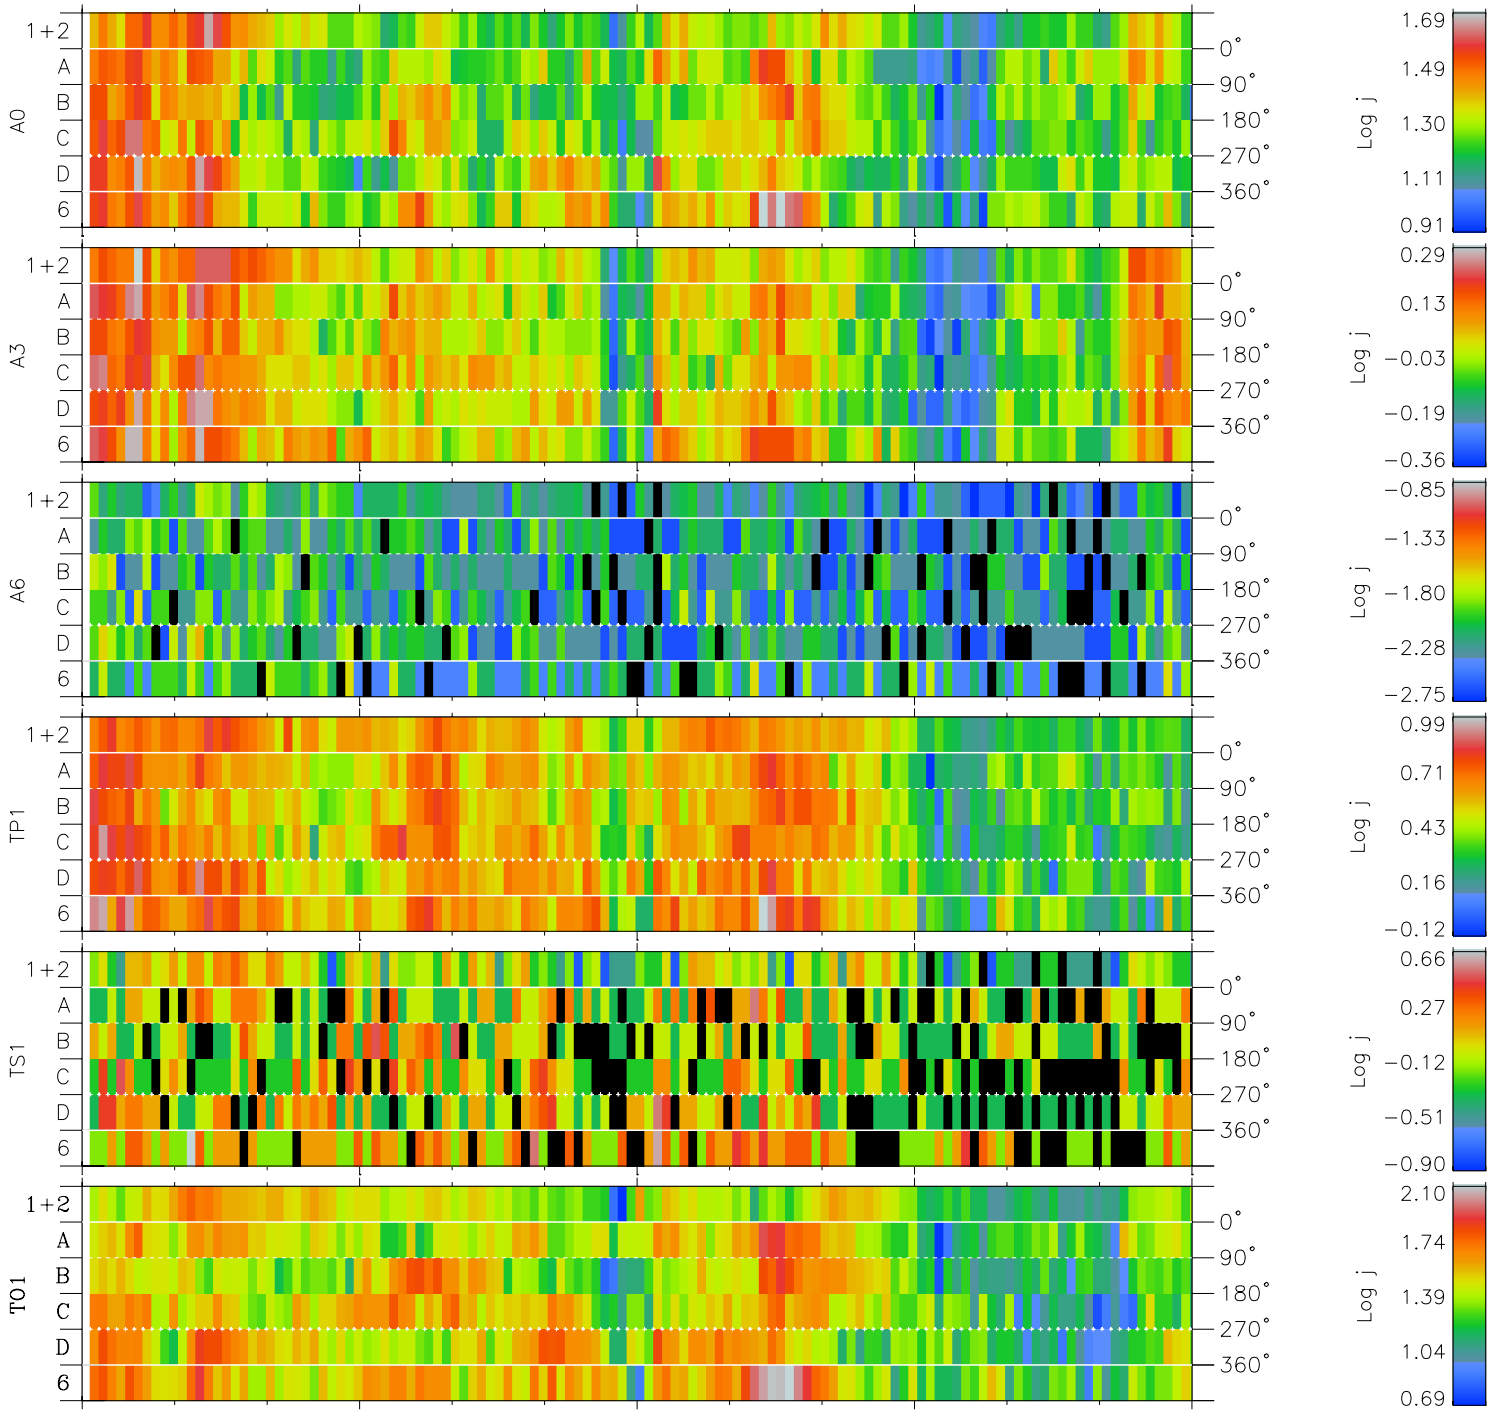

Galileo EPD Real Time Azimuth Anisotropies 99304

Software Version: RTAZIM_FLUX V 1.20
Data Production: 06-10-00
Plot Production: Mon Sep 17 03:19:48 2001
Color File: wondr3
Geofactor File: 1.1

00:00:00 1999-304	304-06	304-12	304-18	00:00:00 1999-305	
+	+	+	+	+	
-60.60	-61.02	-61.43	-61.82	-62.20	X JSE(R _j)
75.34	75.23	75.11	74.98	74.84	Y JSE(R _j)
2.01	2.03	2.06	2.08	2.11	Z JSE(R _j)

- ◇ = Jupiter look direction
- = Corotation look direction