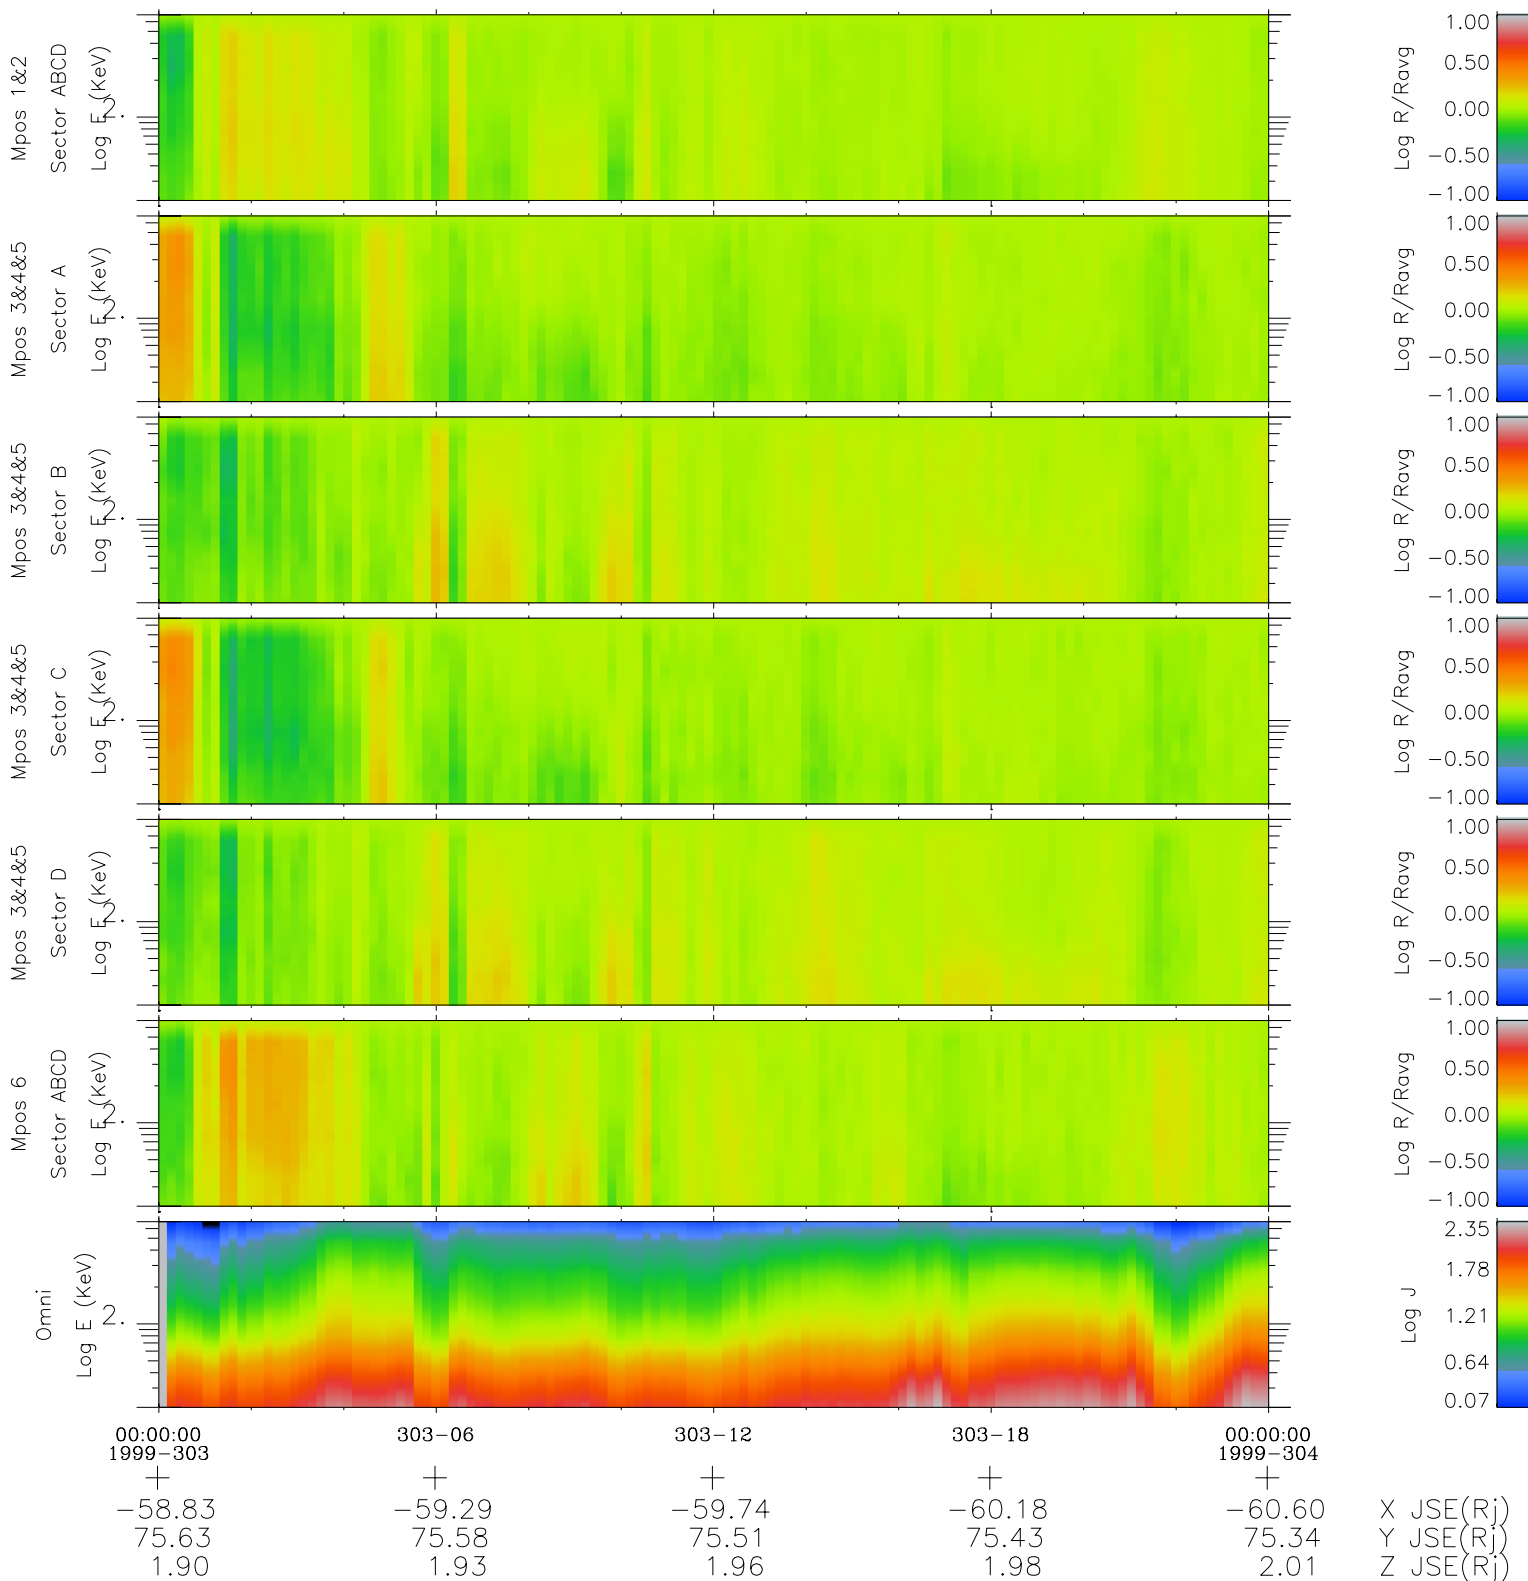

Galileo EPD Real Time R6 Electrons Spectra 99303

Software Version: RTSPEC_R6 V 1.20
 Data Production: 06-10-00
 Plot Production: Mon Sep 17 03:10:02 2001
 Color File: wondr3
 Geofactor File: 1.1

- ◇ = Jupiter look direction
- = Corotation look direction