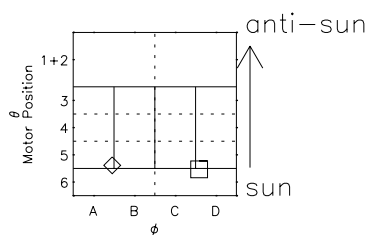

Galileo EPD Real Time R6 Electrons Spectra 99303

Software Version: RTSPEC_R6 V 1.20
 Data Production: 06-10-00
 Plot Production: Mon Sep 17 03:10:02 2001
 Color File: wondr3
 Geofactor File: 1.1

- ◇ = Jupiter look direction
- = Corotation look direction