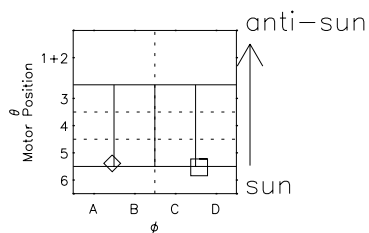

Galileo EPD Real Time R6 Ions Spectra 99303

Software Version: RTSPEC_R6 V 1.20
 Data Production: 06-10-00
 Plot Production: Mon Sep 17 03:09:56 2001
 Color File: wondr3
 Geofactor File: 1.1

- ◇ = Jupiter look direction
- = Corotation look direction