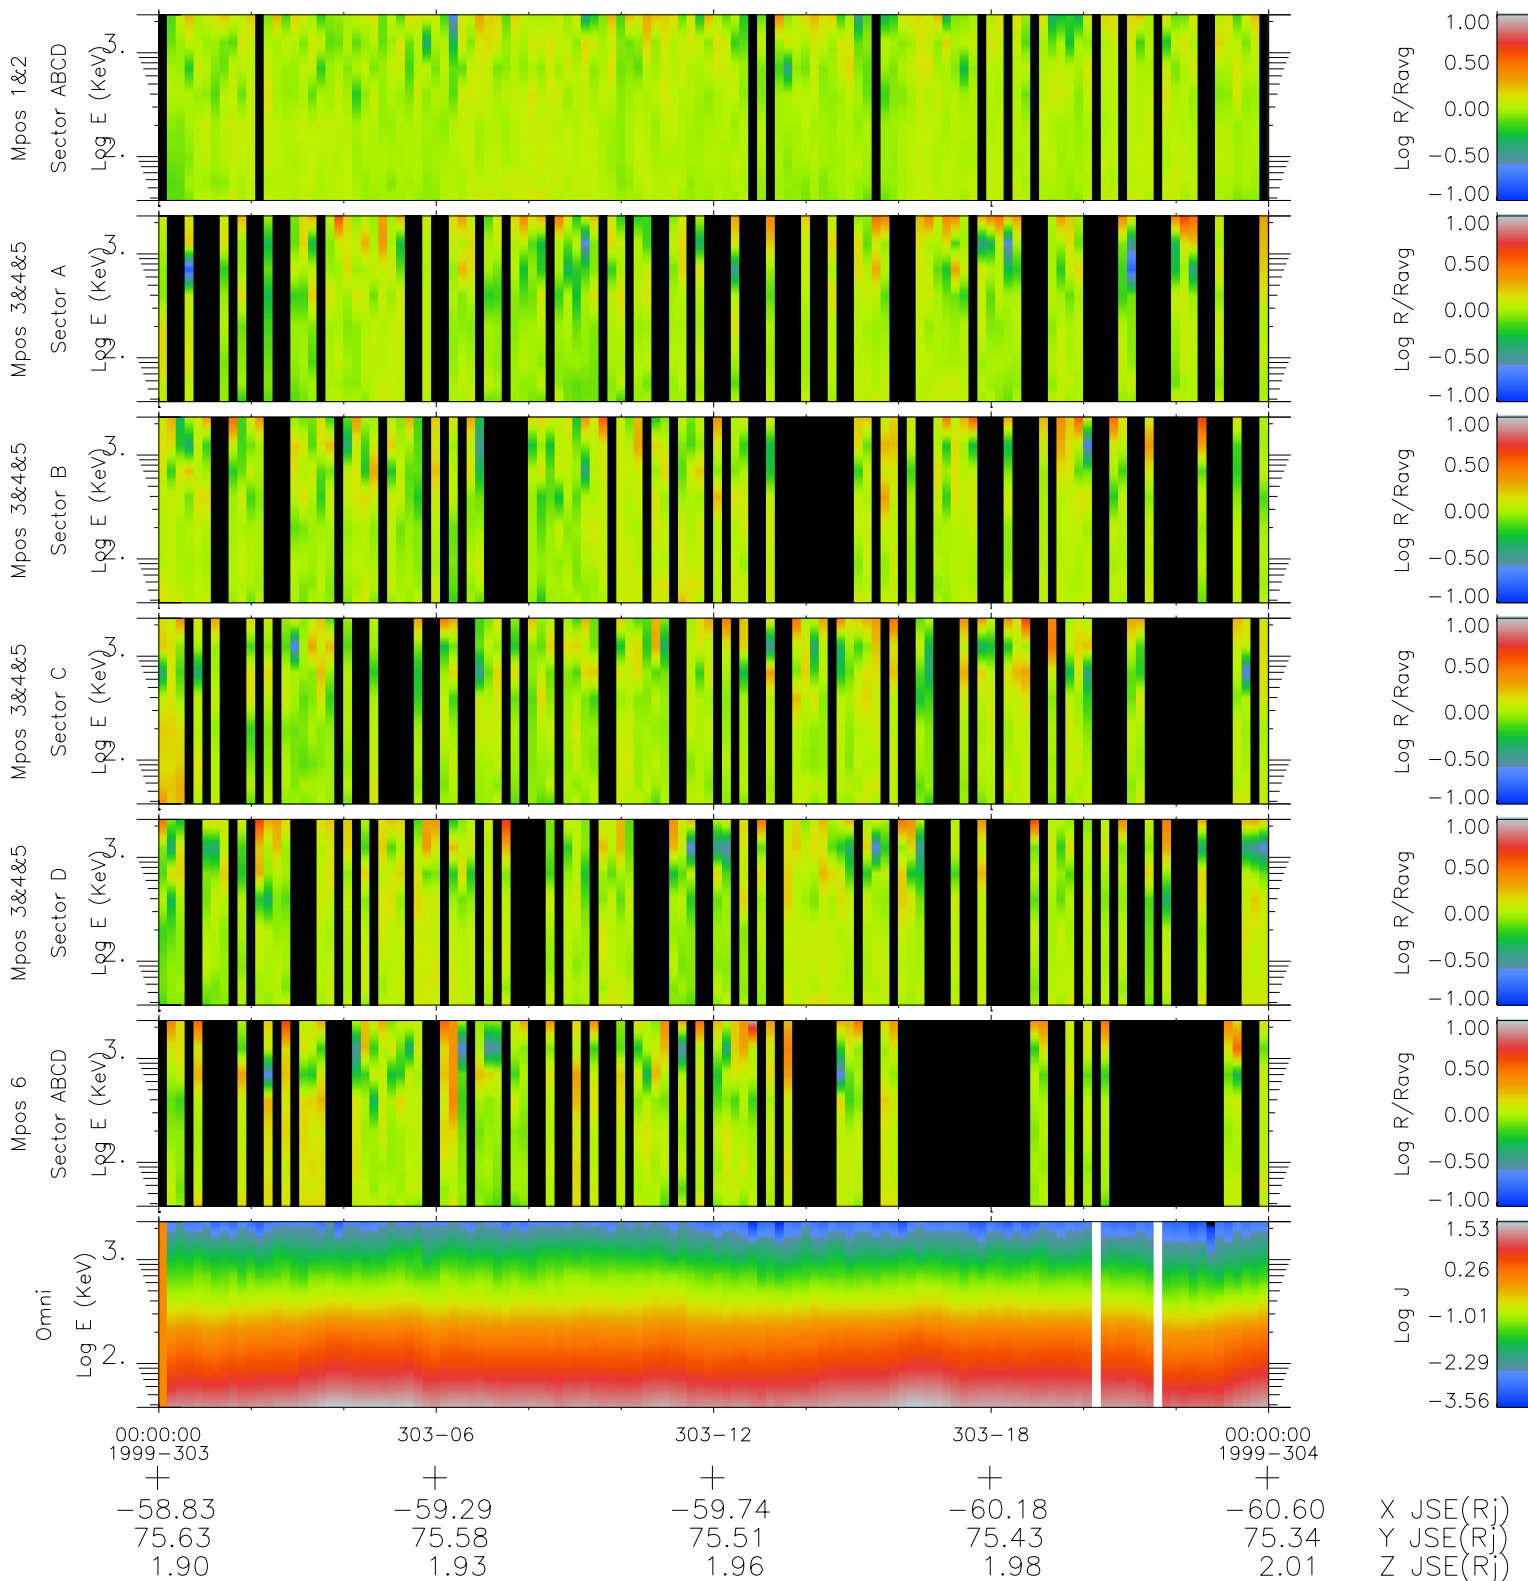

Galileo EPD Real Time R6 Ions Spectra 99303

Software Version: RTSPEC_R6 V 1.20
 Data Production: 06-10-00
 Plot Production: Mon Sep 17 03:09:56 2001
 Color File: wondr3
 Geofactor File: 1.1

- ◇ = Jupiter look direction
- = Corotation look direction