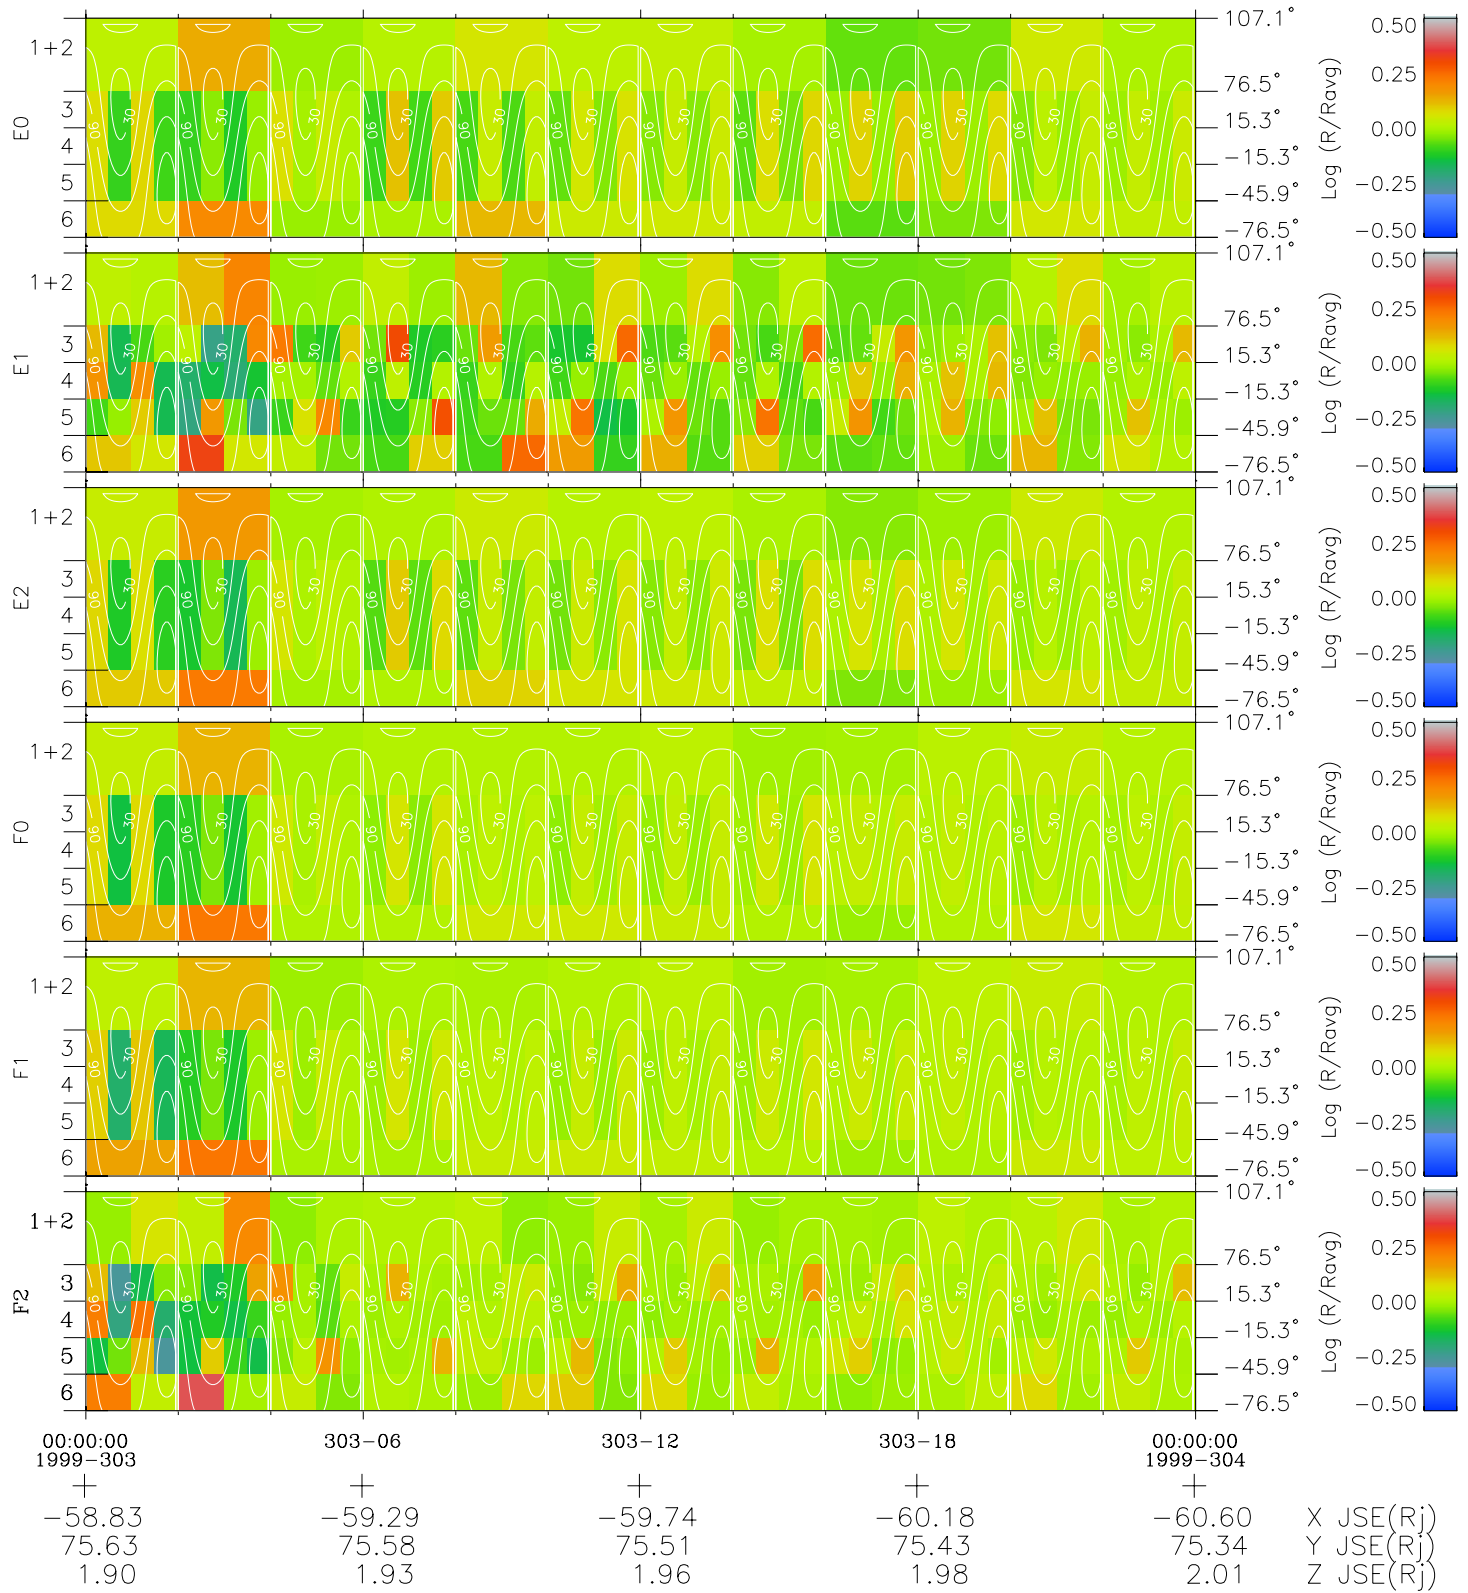

Galileo EPD Real Time All-Sky Anisotropies 99303

Software Version: RTSKY_MEAN V 1.20
 Data Production: 06-10-00
 Plot Production: Mon Sep 17 03:10:22 2001
 Color File: wondr3
 Geofactor File: 1.1

- ◇ = Jupiter look direction
- = Corotation look direction