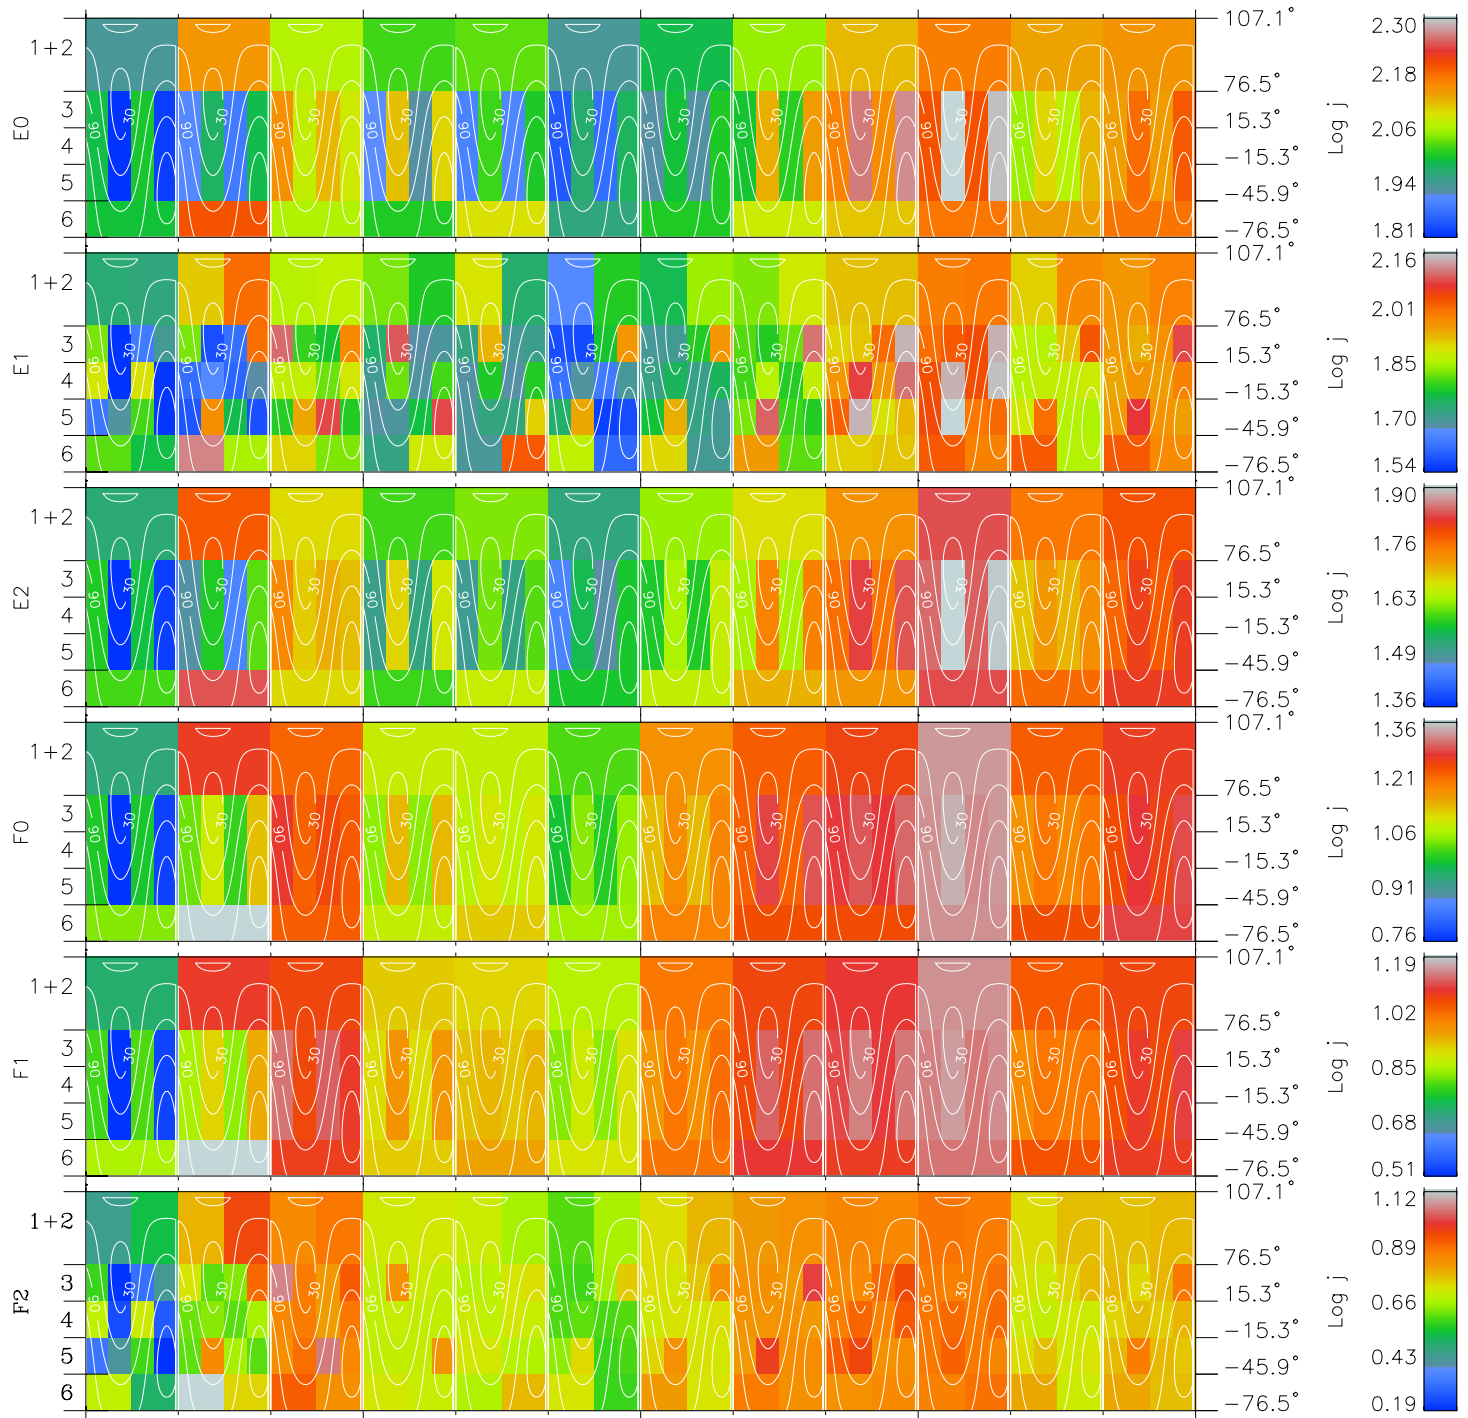

# Galileo EPD Real Time All-Sky Anisotropies 99303

Software Version: RTSKY\_FLUX V 1.20  
 Data Production: 06-10-00  
 Plot Production: Mon Sep 17 03:10:36 2001  
 Color File: wondr3  
 Geofactor File: 1.1

00:00:00 1999-303	303-06	303-12	303-18	00:00:00 1999-304	X JSE(R <sub>j</sub> )
+ -58.83 75.63 1.90	+ -59.29 75.58 1.93	+ -59.74 75.51 1.96	+ -60.18 75.43 1.98	+ -60.60 75.34 2.01	Y JSE(R <sub>j</sub> )
					Z JSE(R <sub>j</sub> )

- ◇ = Jupiter look direction
- = Corotation look direction