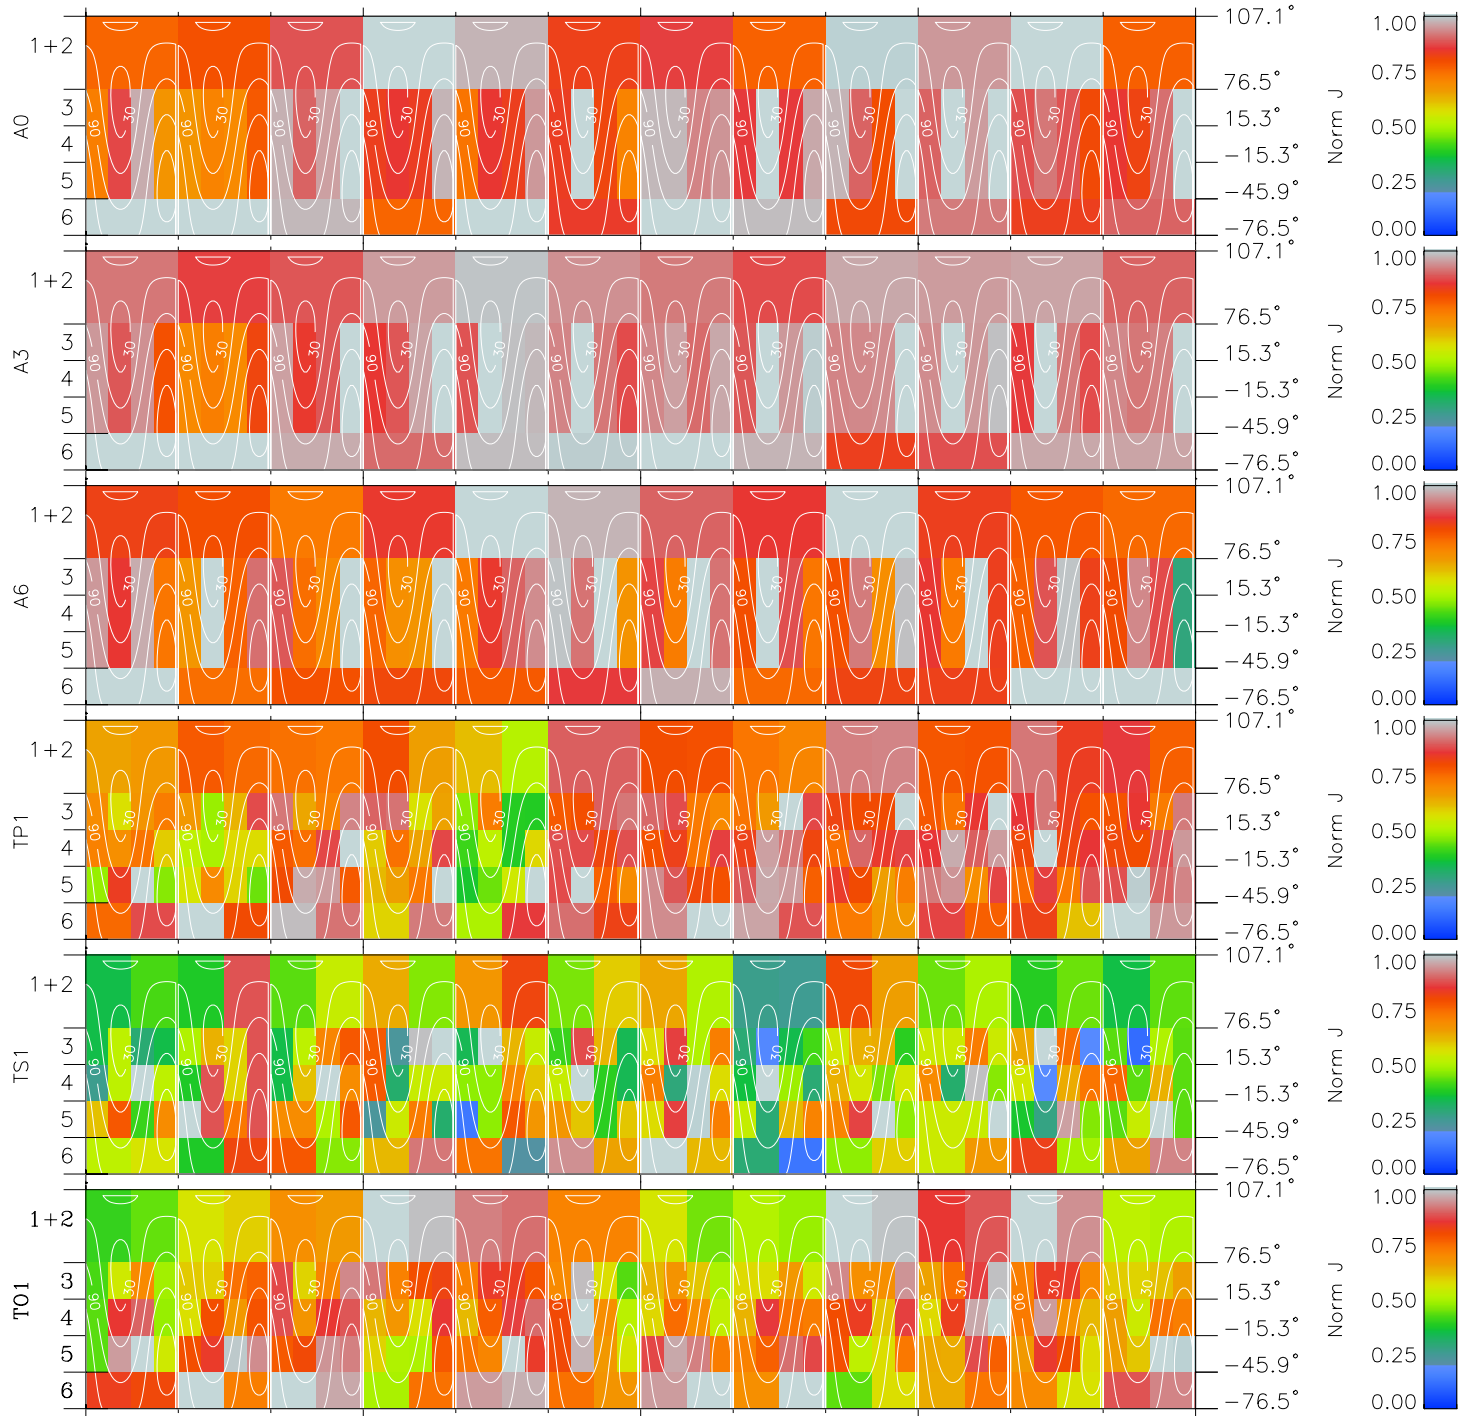

# Galileo EPD Real Time All-Sky Anisotropies 99303

Software Version: RTSKY\_NORM V 1.20  
 Data Production: 06-10-00  
 Plot Production: Mon Sep 17 03:10:44 2001  
 Color File: wondr3  
 Geofactor File: 1.1

00:00:00 1999-303	303-06	303-12	303-18	00:00:00 1999-304	
+	+	+	+	+	
-58.83	-59.29	-59.74	-60.18	-60.60	X JSE(R <sub>j</sub> )
75.63	75.58	75.51	75.43	75.34	Y JSE(R <sub>j</sub> )
1.90	1.93	1.96	1.98	2.01	Z JSE(R <sub>j</sub> )

- ◇ = Jupiter look direction
- = Corotation look direction