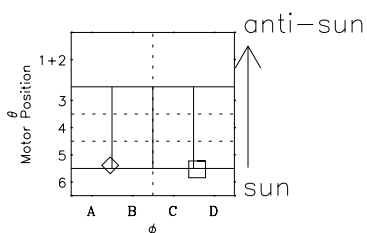

# Galileo EPD Real-Time Six-Sector 99303

Software Version: RTLINE\_R6 V 1.20  
Data Production: 06-10-00  
Plot Production: Mon Sep 17 03:12:10 2001

◇ = Jupiter look direction  
□ = Corotation look direction