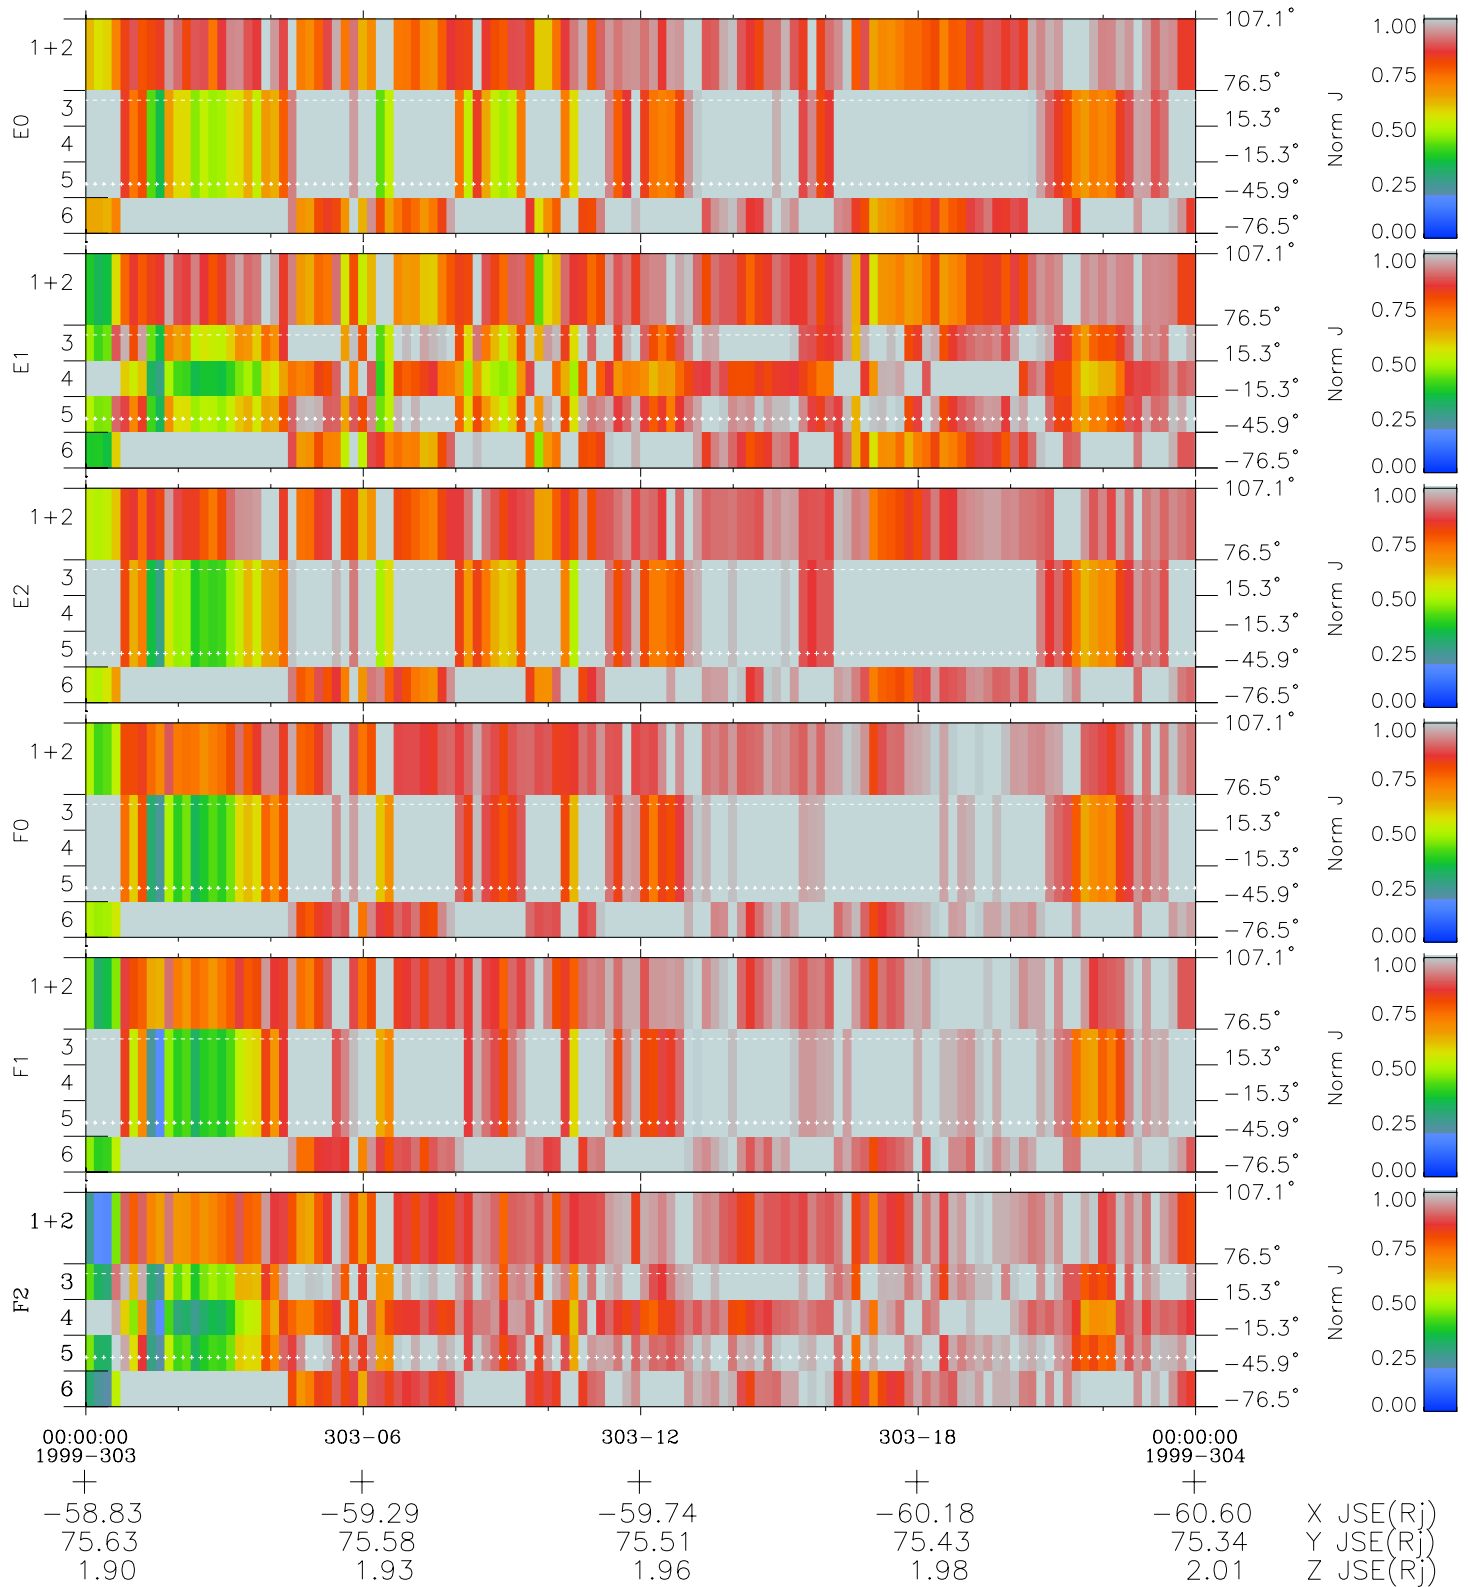

# Galileo EPD Real Elevation Anisotropies 99303

Software Version: RTELEV\_NORM V 1.20  
Data Production: 06-10-00  
Plot Production: Mon Sep 17 03:11:25 2001  
Color File: wondr3  
Geofactor File: 1.1

- ◇ = Jupiter look direction
- = Corotation look direction