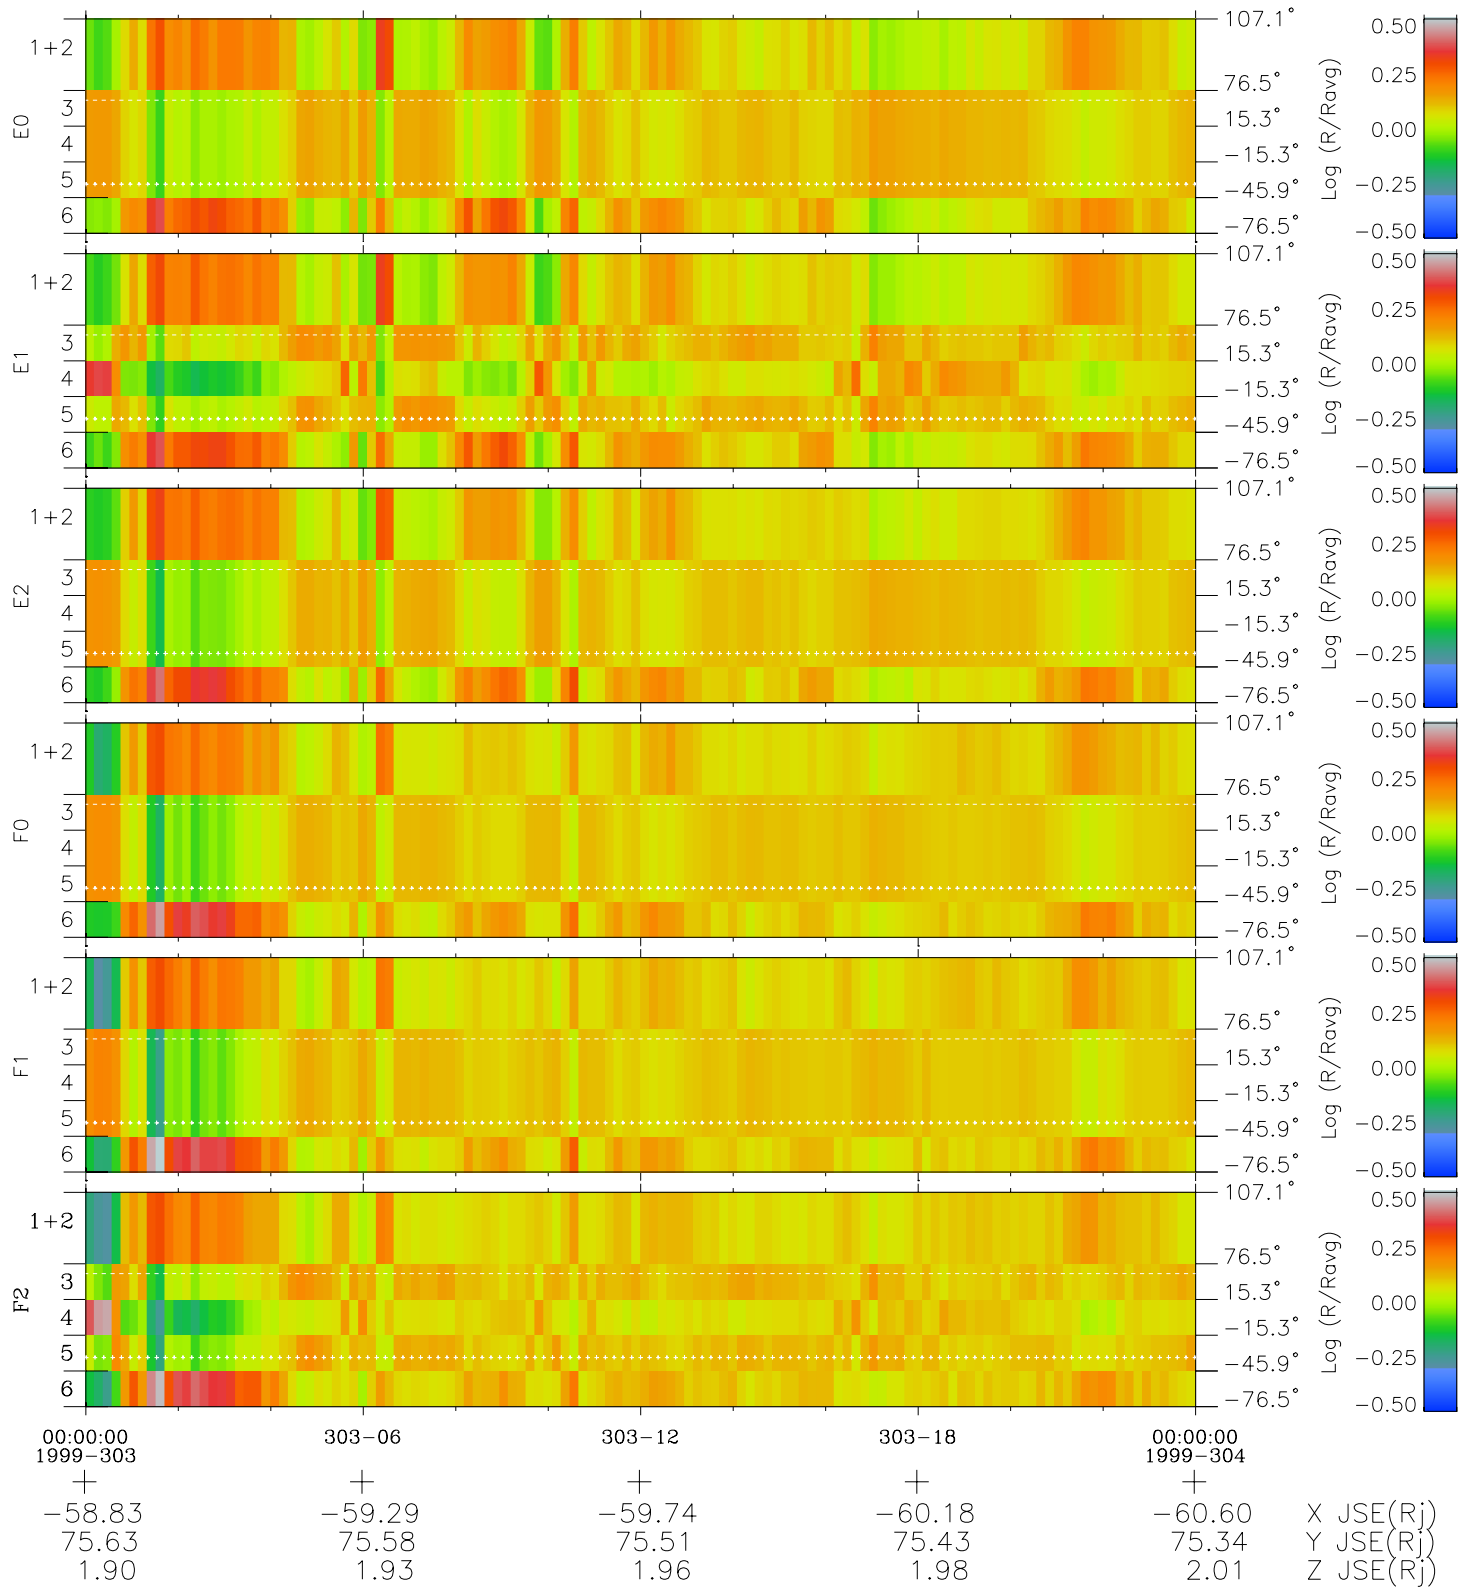

Galileo EPD Real Elevation Anisotropies 99303

Software Version: RTELEV_MEAN V 1.20
 Data Production: 06-10-00
 Plot Production: Mon Sep 17 03:11:03 2001
 Color File: wondr3
 Geofactor File: 1.1

- ◇ = Jupiter look direction
- = Corotation look direction