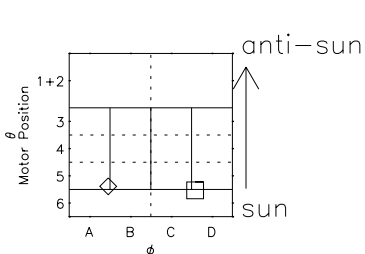

# Galileo EPD Real Elevation Anisotropies 99303

Software Version: RTELEV\_FLUX V 1.20  
Data Production: 06-10-00  
Plot Production: Mon Sep 17 03:11:14 2001  
Color File: wondr3  
Geofactor File: 1.1

◇ = Jupiter look direction  
□ = Corotation look direction