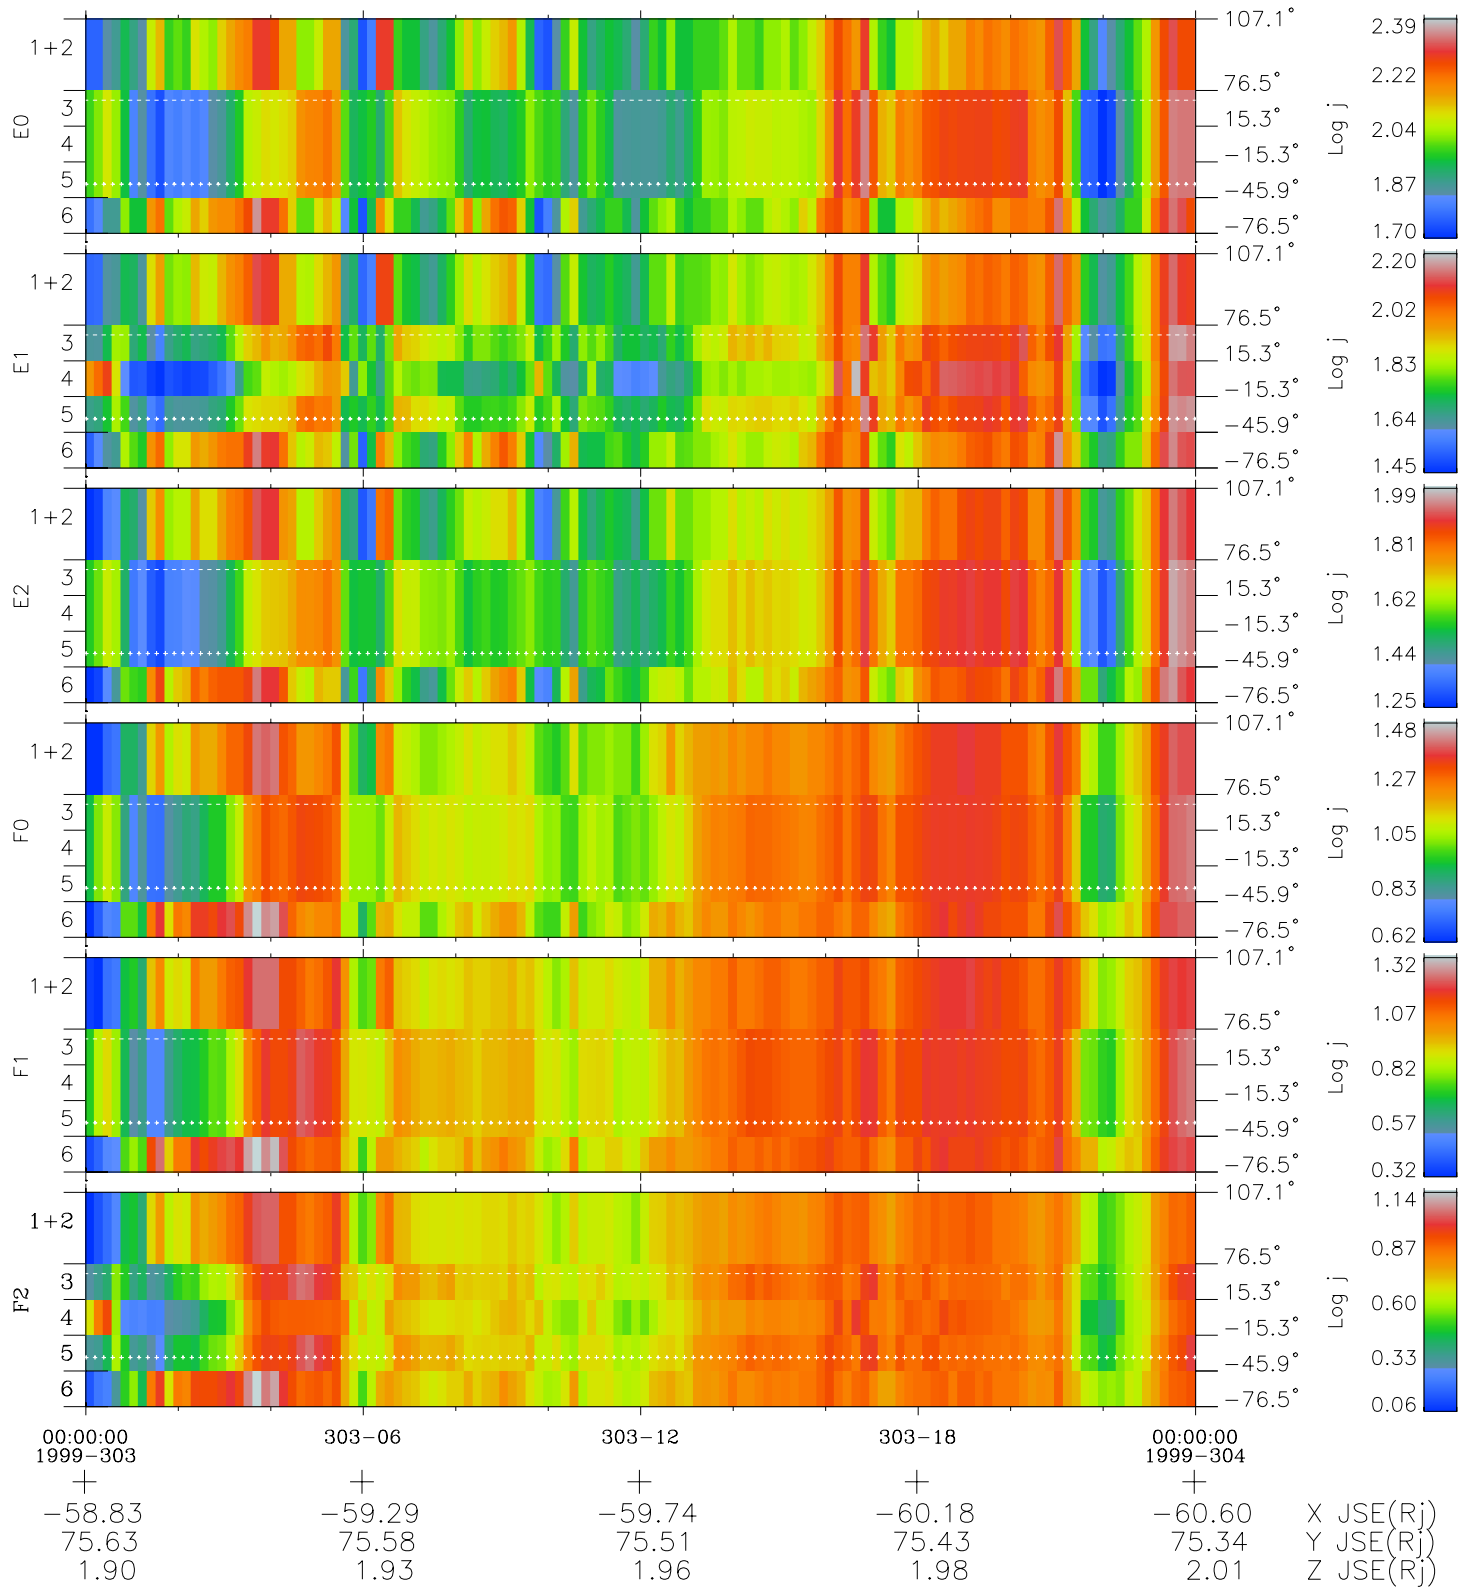

# Galileo EPD Real Elevation Anisotropies 99303

Software Version: RTELEV\_FLUX V 1.20  
Data Production: 06-10-00  
Plot Production: Mon Sep 17 03:11:14 2001  
Color File: wondr3  
Geofactor File: 1.1

◇ = Jupiter look direction  
□ = Corotation look direction